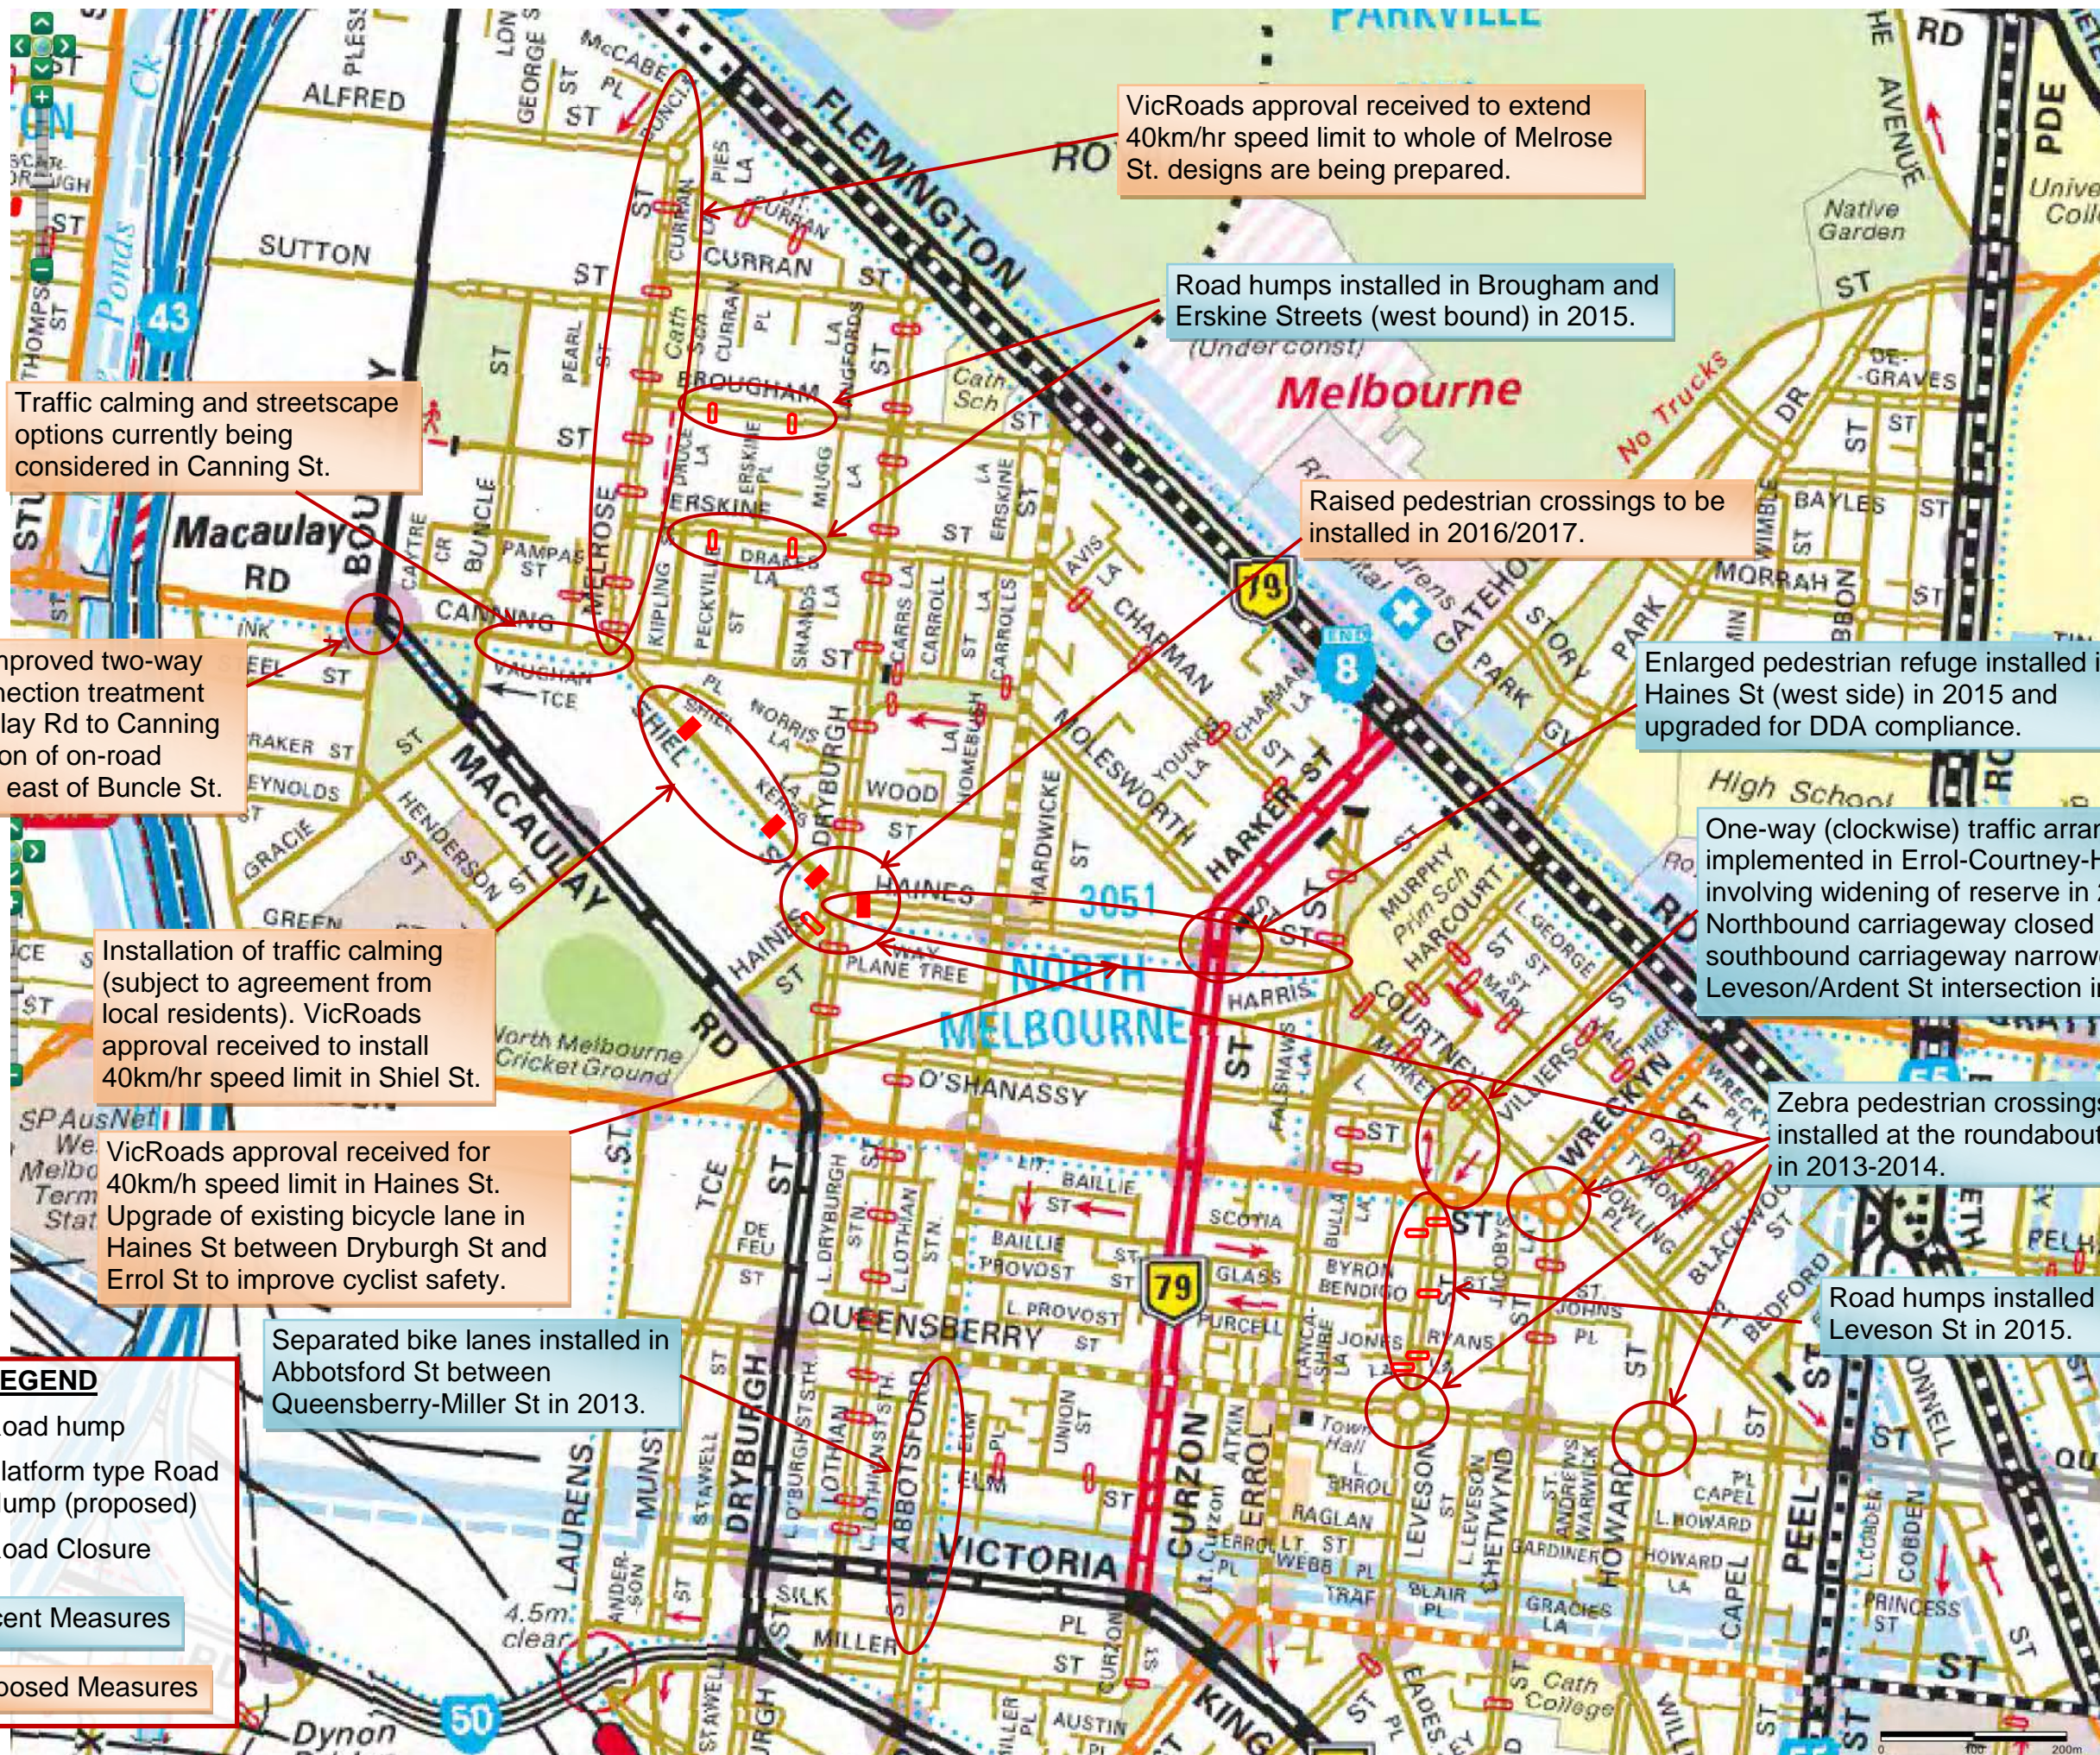

# TRAFFIC CALMING MEASURES IN NORTH MELBOURNE

**LEGEND**

- Road hump
- Platform type Road Hump (proposed)
- Road Closure

Recent Measures

Proposed Measures