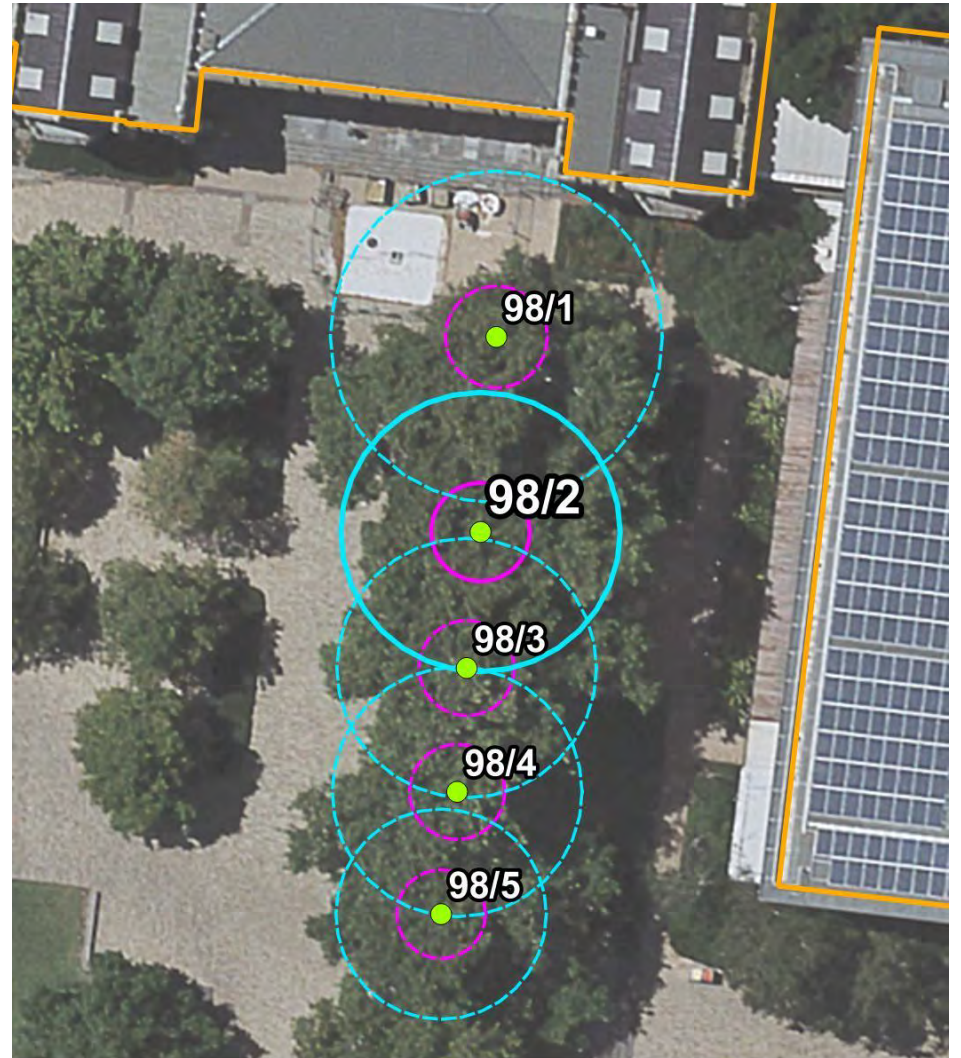

Page 228 of 410

Exceptional Tree Register Report

Tree Number: 98/2
Address: University of Melbourne, 156-292 Grattan Street, PARKVILLE VIC 3010
Location: In Professors Walk lawn in proximity to paths
Melway Ref: 2B D7
Record Type: Group Record
Number of Trees: 11
Group Number: Group 14 (G14)
Botanical Name: *Platanus x acerifolia*
Common Name: Plane Tree
Origin: Exotic/ Deciduous
Diameter at Breast Height (cm): 71
Tree Protection Zone ((m): Radius from centre of trunk) 8.5
Basal diameter (above root flare (cm)): 74
Structural Root Zone (m): (Radius from centre of trunk) 3
(m): 24
Average canopy width (m): 14.5
Approximate Age (years): 80
Easting: 320478.358847
Northing: 5814608.411221

Statement of Significance:
This tree fulfills criteria of: Environmental/ Microclimate Services, Location or Context, Aesthetic Value.
This tree forms part of an avenue of 11 Plane trees that are located on top of an underground car park at Melbourne University. They are in good condition and add character to the local landscape.