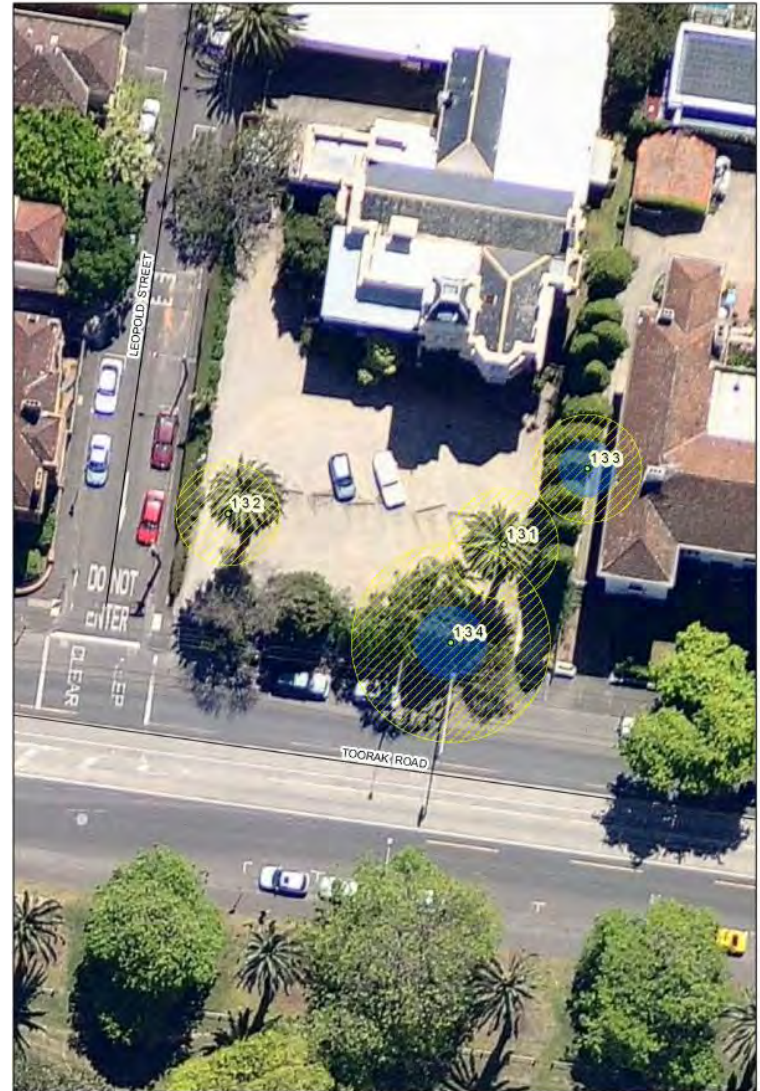

Page 287 of 410

Exceptional Tree Register Report

Tree Number: 131
Address: 120W-126W Toorak Road, SOUTH YARRA VIC 3141
Location: Simonds Hall front of property
Melway Ref: 2L D4
Record Type: Single Record
Number of Trees: 1
Group Number: N/A
Botanical Name: *Phoenix canariensis*
Common Name: Canary Island Date Palm
Origin: Exotic
Diameter at Breast Height (cm): 80
Tree Protection Zone (m): 4.5
(Radius from centre of trunk)
Diameter at Root Flare (cm): 89
Structural Root Zone (m): N/A
(Radius from centre of trunk)
Height (m): 14
Average Width (m): 7
Approximate Age: 100+ years
Easting: 322514.59354
Northing: 5810275.2236

Statement of Significance: This tree fulfils criteria of; Historical Value, Aesthetic Value, Particularly Old, Location or Context.
This is a large specimen in good condition, particularly in context with its built surrounds. It is one of a pair that dominates the entrance to the heritage listed Simonds Hall.

Location

LEGEND   ● Tree   ● Structural Root Zone   ● Tree Protection Zone