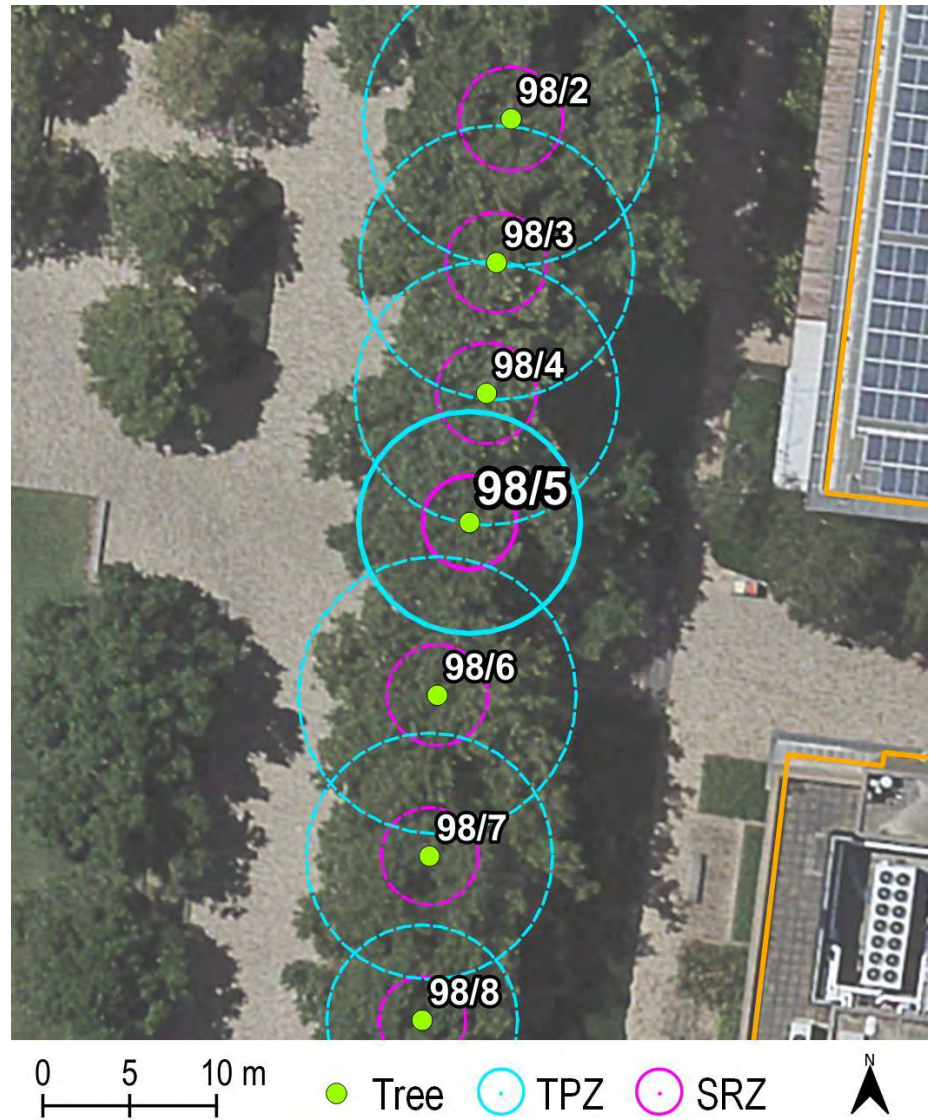

Page 231 of 410

Exceptional Tree Register Report

Tree Number: 98/5
Address: University of Melbourne, 156-292 Grattan Street, PARKVILLE VIC 3010
Location: In Professors Walk lawn in proximity to paths
Melway Ref: 2B D7
Record Type: Group Record
Number of Trees: 11
Group Number: Group 14 (G14)
Botanical Name: *Platanus x acerifolia*
Common Name: Plane Tree
Origin: Exotic/ Deciduous
Diameter at Breast Height (cm): 53
Tree Protection Zone ((m): Radius from centre of trunk) 6.4
Basal diameter (above root flare (cm)): 55
Structural Root Zone (m): (Radius from centre of trunk) 2.7
(m): 16
Average canopy width (m): 14.5
Approximate Age (years): 80
Easting: 320475.960272
Northing: 5814585.142824

Statement of Significance:
This tree fulfills criteria of: Environmental/ Microclimate Services, Location or Context, Aesthetic Value.
This tree forms part of an avenue of 11 Plane trees that are located on top of an underground car park at Melbourne University. They are in good condition and add character to the local landscape.