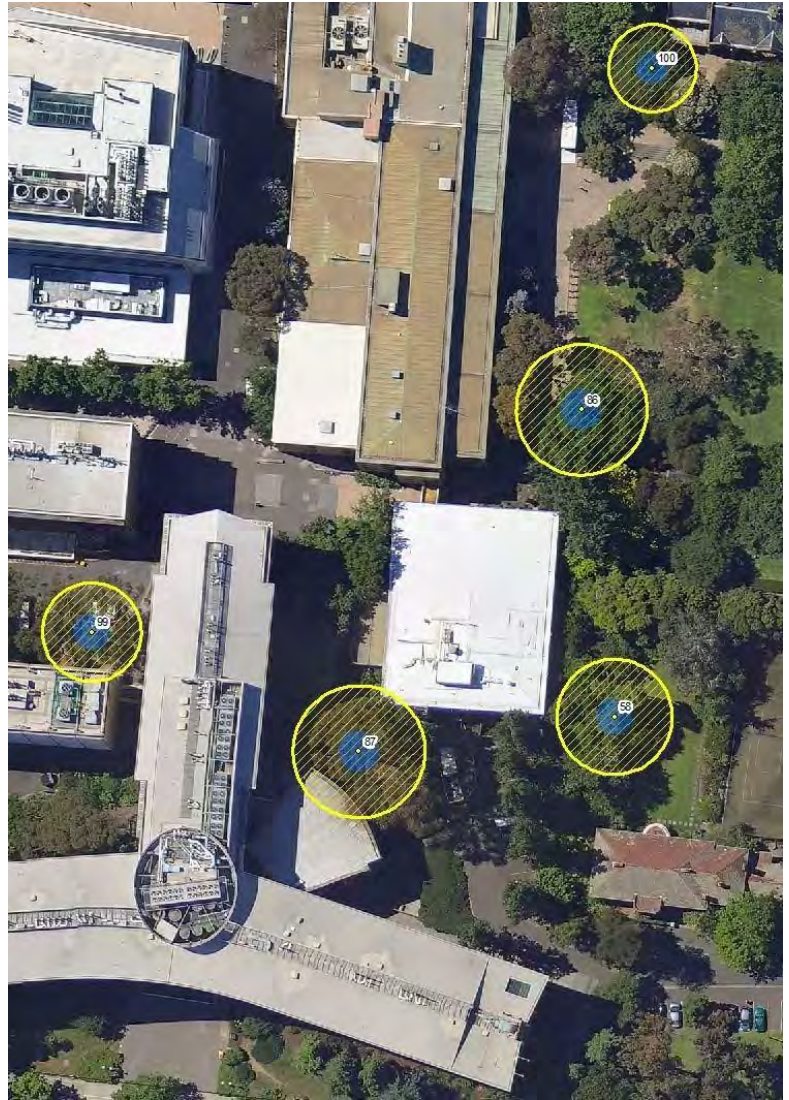

Exceptional Tree Register Report

Tree Number: 100
Address: University of Melbourne, 156-292 Grattan Street, PARKVILLE VIC 3010
Location: Melbourne University Professors Walk
Melway Ref: 2B C7
Record Type: Single Record
Number of Trees: 1
Group Number: N/A
Botanical Name: *Ulmus glabra* 'Pendula'
Common Name: Weeping Elm
Origin: Exotic
Diameter at Breast Height (cm): 63
Tree Protection Zone (m): (Radius from centre of trunk) 7.56
Diameter at Root Flare (cm): 68
Structural Root Zone (m): (Radius from centre of trunk) 2.81
Height (m): 11
Average Width (m): 15.5
Approximate Age: 50-60 years
Easting: 320381.3209
Northing: 5814619.2317

Statement of Significance: This tree fulfils criteria of; Outstanding Size, Location or Context.
This is a large specimen of the weeping form of elm. It is in good condition and adds character to the surrounding landscape.

Location

LEGEND ● Tree ● Structural Root Zone ● Tree Protection Zone