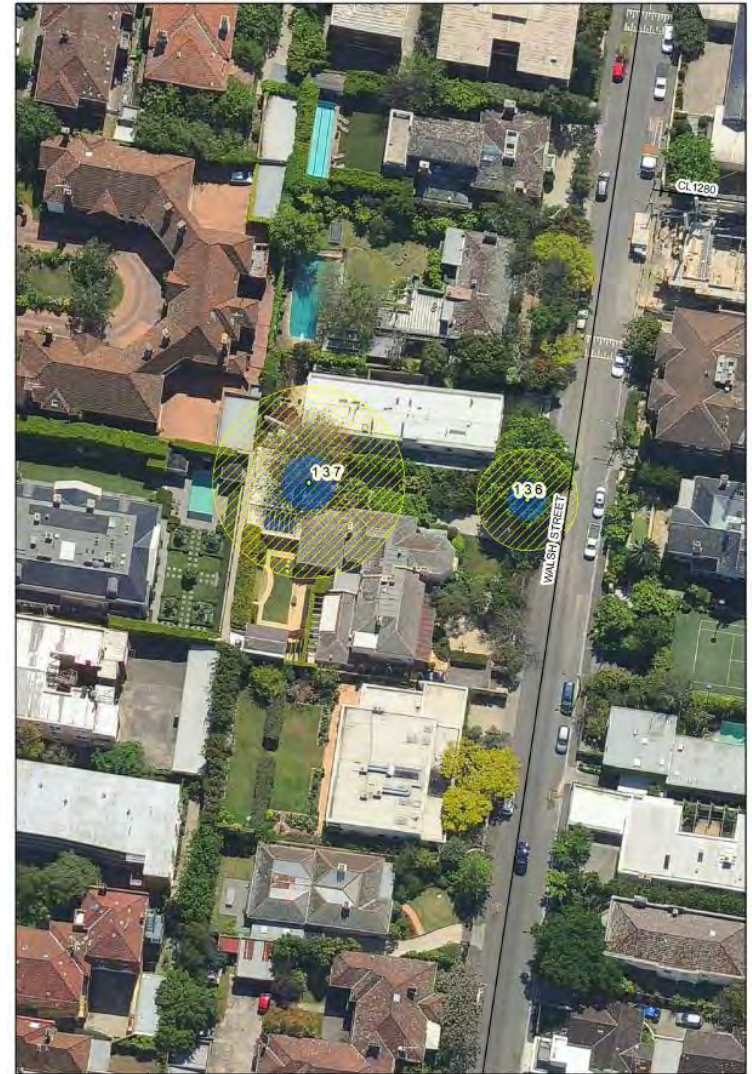

Location

Statement of Significance: This tree fulfils criteria of; Outstanding Size, Aesthetic Value, Particularly Old, Rare or Localised.
 This is a large, old specimen, rarely seen to this size in Melbourne. It is an outstanding example of the species especially in context with its built surrounds.