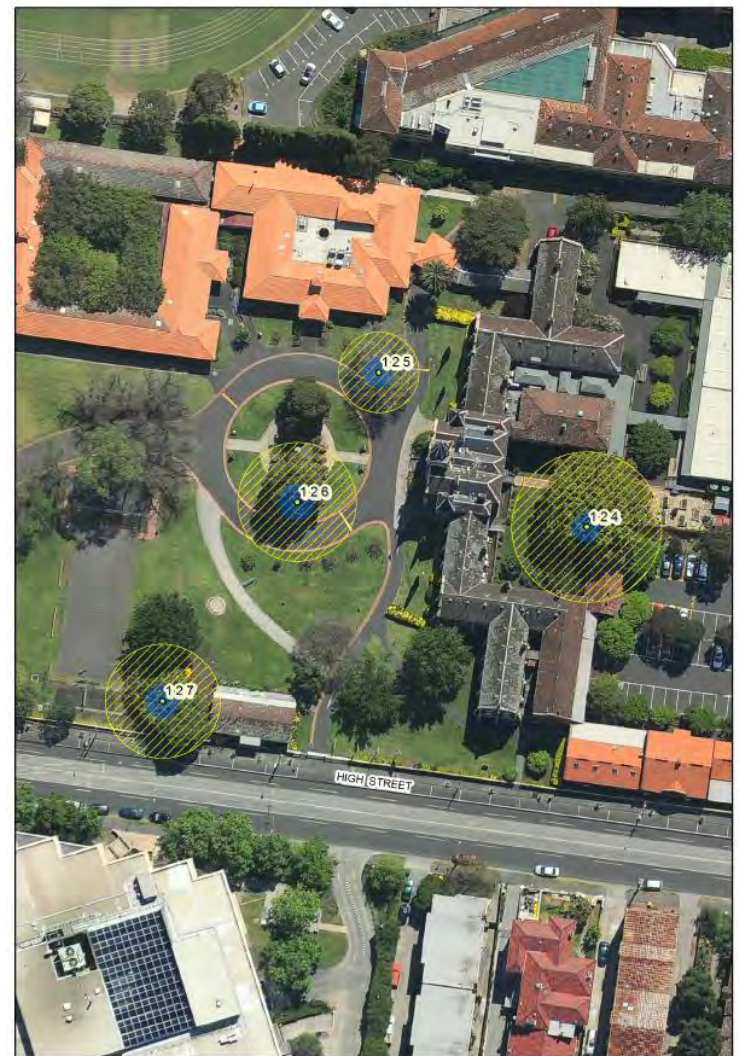

Page 281 of 410

Exceptional Tree Register Report

Tree Number: 125
Address: Victorian School For Deaf Children, 583-597 St Kilda Road, MELBOURNE VIC 3004
Location: Outside main entrance
Melway Ref: 2L C11
Record Type: Single Record
Number of Trees: 1
Group Number: N/A
Botanical Name: *Ulmus minor* 'Variegata'
Common Name: Variegated Elm
Origin: Exotic
Diameter at Breast Height (cm): 67
Tree Protection Zone (m): 8.04
(Radius from centre of trunk)
Diameter at Root Flare (cm): 81
Structural Root Zone (m): 3.03
(Radius from centre of trunk)
Height (m): 18
Average Width (m): 16.5
Approximate Age: 70-80 years
Easting: 322481.9221
Northing: 5808951.6884

Location

Statement of Significance: This tree fulfils criteria of; Outstanding Size, Rare or Localised, Horticultural Value, Location or Context.
This is a large specimen in good condition, particularly in context with its built surrounds. It is relatively rare in Melbourne and an outstanding example of the species.

LEGEND ● Tree ● Structural Root Zone ● Tree Protection Zone