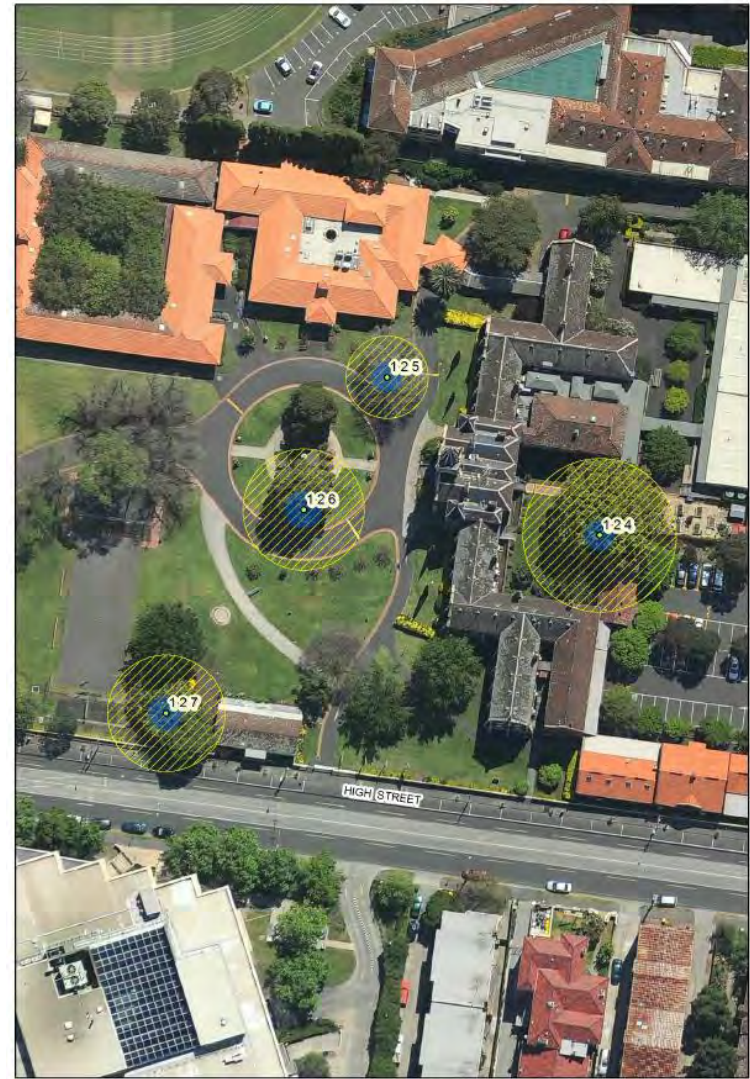

Page 283 of 410

Exceptional Tree Register Report

Tree Number: 127
Address: Victorian School For Deaf Children, 583-597 St Kilda Road, MELBOURNE VIC 3004
Location: Close to boundary fence High Street
Melway Ref: 2L C11
Record Type: Single Record
Number of Trees: 1
Group Number: N/A
Botanical Name: *Ceratonia siliqua*
Common Name: Carob
Origin: Exotic
Diameter at Breast Height (cm): 95
Tree Protection Zone (m): 11.4
(Radius from centre of trunk)
Diameter at Root Flare (cm): 108
Structural Root Zone (m): 3.42
(Radius from centre of trunk)
Height (m): 10
Average Width (m): 14.5
Approximate Age: 100+ years
Easting: 322438.8173
Northing: 5808885.9688

Location

Statement of Significance: This tree fulfils criteria of; Aesthetic Value, Outstanding Size, Curious Growth Form, Particularly Old.
This is a very old tree with a full and healthy canopy and curious gnarled growth form.

LEGEND   ● Tree   ● Structural Root Zone   ● Tree Protection Zone