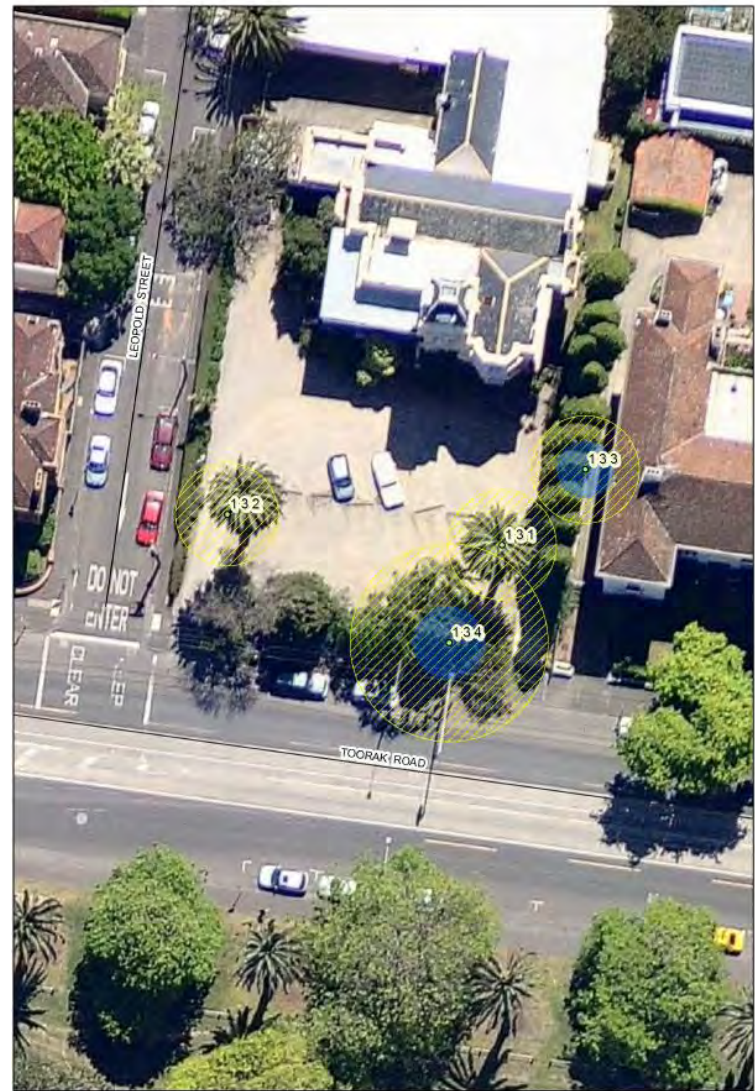

Page 288 of 410
Exceptional Tree Register Report

Tree Number: 132
Address: 120W-126W Toorak Road, SOUTH YARRA VIC 3141
Location: Simonds Hall front of property
Melway Ref: 2L D4
Record Type: Single Record
Number of Trees: 1
Group Number: N/A
Botanical Name: *Phoenix canariensis*
Common Name: Canary Island Date Palm
Origin: Exotic
Diameter at Breast Height (cm): 71
Tree Protection Zone (m): (Radius from centre of trunk) 4.25
Diameter at Root Flare (cm): 94
Structural Root Zone (m): (Radius from centre of trunk) N/A
Height (m): 18
Average Width (m): 6.5
Approximate Age: 100+ years
Easting: 322491.91829
Northing: 5810277.7508

Statement of Significance: This tree fulfils criteria of; Historical Value, Aesthetic Value, Outstanding Size, Particularly Old, Location or Context.
This is a large specimen in good condition, particularly in context with its built surrounds. It is one of a pair that dominates the entrance to the heritage listed Simonds Hall.

Location

LEGEND   ● Tree   ● Structural Root Zone   ● Tree Protection Zone