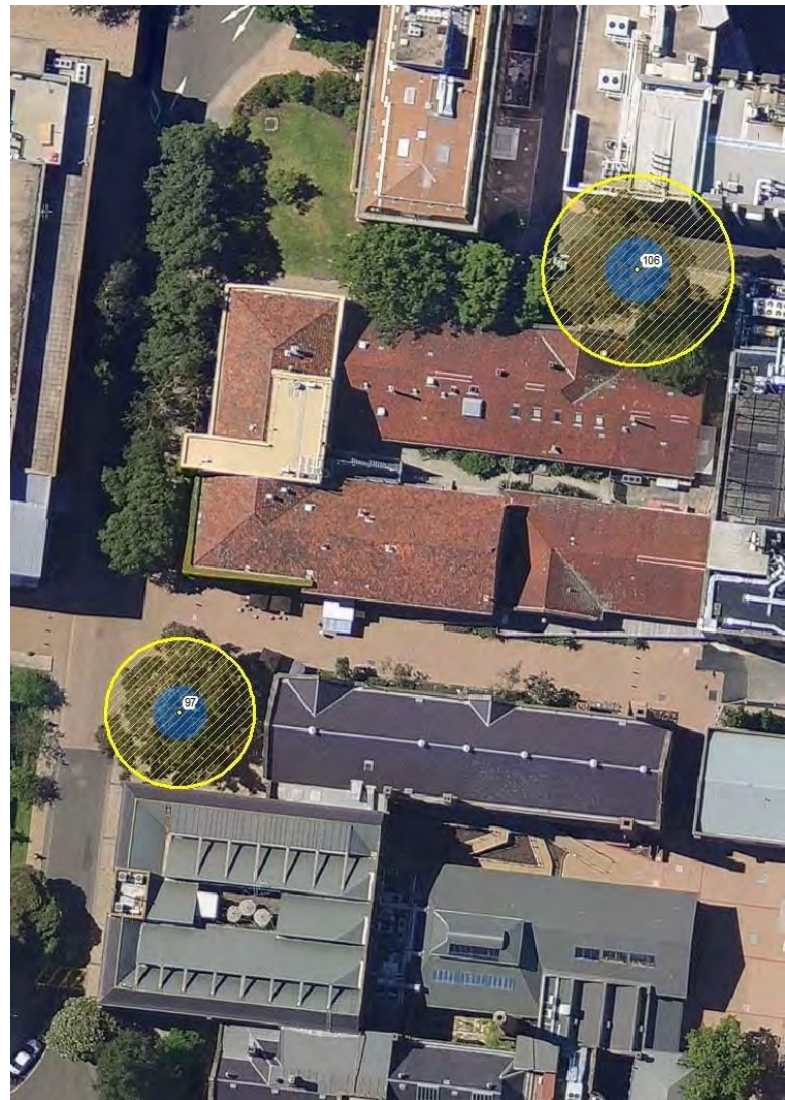

Statement of Significance: This tree fulfils criteria of; Outstanding Size, Rare or Localised, Horticultural Value, Historical Value, Location or Context.
 Originating in Spain and Portugal and reaching 10m in height, this is a very large example of a rarely grown species in Melbourne and dates back to the early development of McFarlane Court.

Location

LEGEND Tree (yellow circle) Structural Root Zone (blue circle) Tree Protection Zone (yellow circle)

Page 244 of 410

Exceptional Tree Register Report

Tree Number: 106
Address: University of Melbourne, 156-292 Grattan Street, PARKVILLE VIC 3010
Location: Melbourne University outside chemical and biomolecular engineering building
Melway Ref: 2B D7
Record Type: Single Record
Number of Trees: 1
Group Number: N/A
Botanical Name: *Corymbia maculata*
Common Name: Spotted Gum
Origin: Native
Diameter at Breast Height (cm): 88
Tree Protection Zone (m): 10.56
(Radius from centre of trunk)
Diameter at Root Flare (cm): 125
Structural Root Zone (m): 3.63
(Radius from centre of trunk)
Height (m): 34
Average Width (m): 14.5
Approximate Age: 80-90 years
Easting: 320573.7394
Northing: 5814546.5018

Statement of Significance: This tree fulfils criteria of; Outstanding Size.

This is a very tall specimen in good condition, particularly in context with its built surrounds.

Location

LEGEND ● Tree ● Structural Root Zone ● Tree Protection Zone