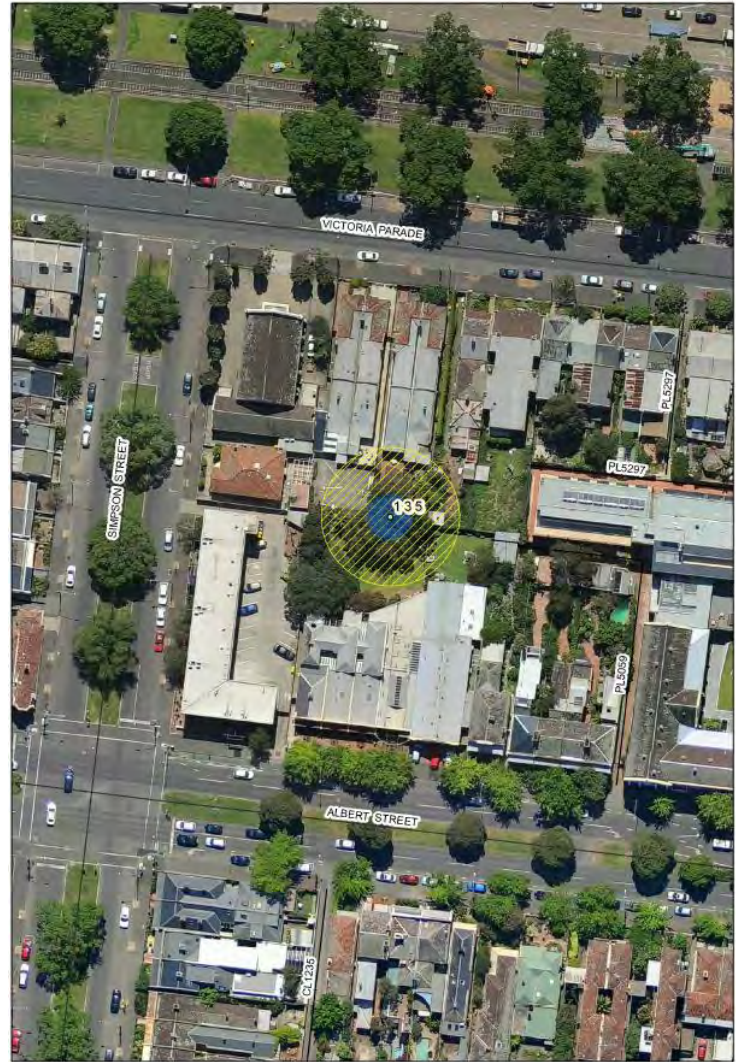

Exceptional Tree Register Report

Tree Number: 135
Address: 544 Victoria Parade, EAST MELBOURNE VIC 3002
Location: Back Garden in boundary fence
Melway Ref: 2G G1
Record Type: Single Record
Number of Trees: 1
Group Number: N/A
Botanical Name: *Schinus molle*
Common Name: Pepper Tree
Origin: Exotic
Diameter at Breast Height (cm): 225
Tree Protection Zone (m): (Radius from centre of trunk) 15.0
Diameter at Root Flare (cm): 265
Structural Root Zone (m): (Radius from centre of trunk) 4.98
Height (m): 14
Average Width (m): 17.5
Approximate Age: 100+ years
Easting: 323023.247
Northing: 5813310.183

Location