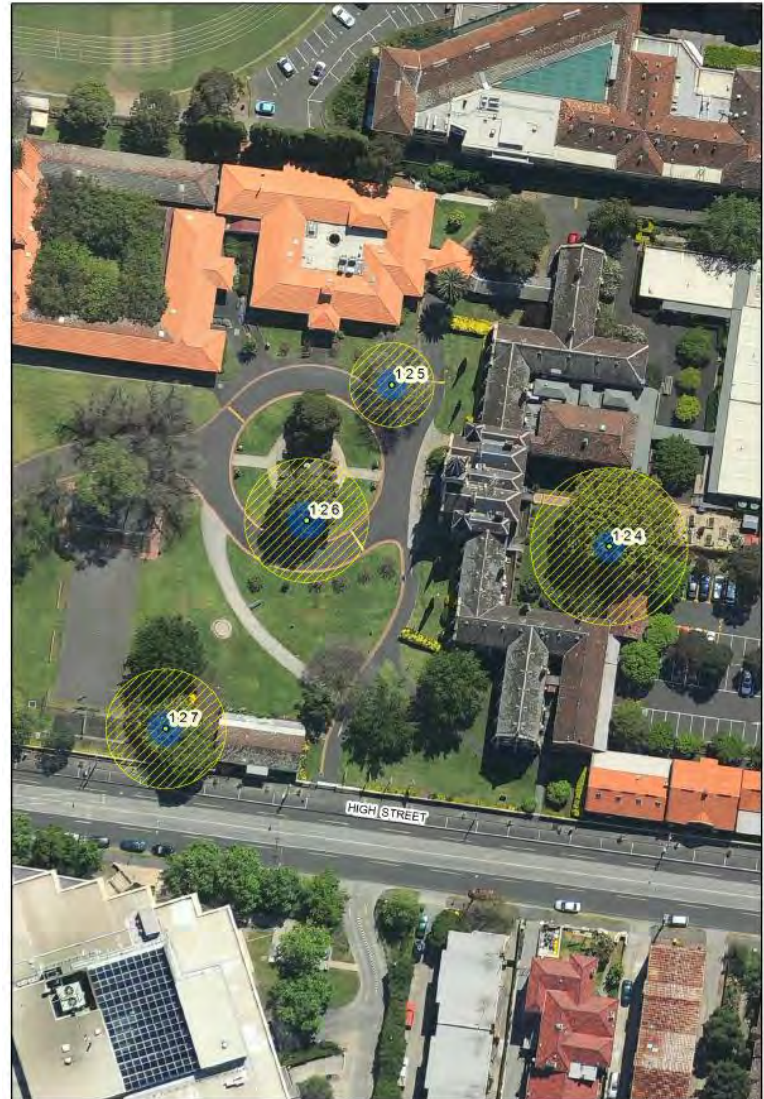

Exceptional Tree Register Report

Tree Number: 124
Address: Victorian School For Deaf Children, 583-597 St Kilda Road, MELBOURNE VIC 3004
Location: Near vegetable garden
Melway Ref: 2L D11
Record Type: Single Record
Number of Trees: 1
Group Number: N/A
Botanical Name: *Cinnamomum camphora*
Common Name: Camphor Laurel
Origin: Exotic
Diameter at Breast Height (cm): 174
Tree Protection Zone (m): 15.0
(Radius from centre of trunk)
Diameter at Root Flare (cm): 195
Structural Root Zone (m): 3.03
(Radius from centre of trunk)
Height (m): 22
Average Width (m): 20
Approximate Age: 100+ years
Easting: 322523.5313
Northing: 5808920.7636

Statement of Significance: This tree fulfils criteria of; Environmental/Micro-climate Services, Outstanding Size, Aesthetic Value, Particularly Old.
This is an outstanding specimen with a large trunk and canopy that dominates the surrounding landscape. It provides shade to the garden below.

Location

LEGEND ● Tree ● Structural Root Zone ● Tree Protection Zone