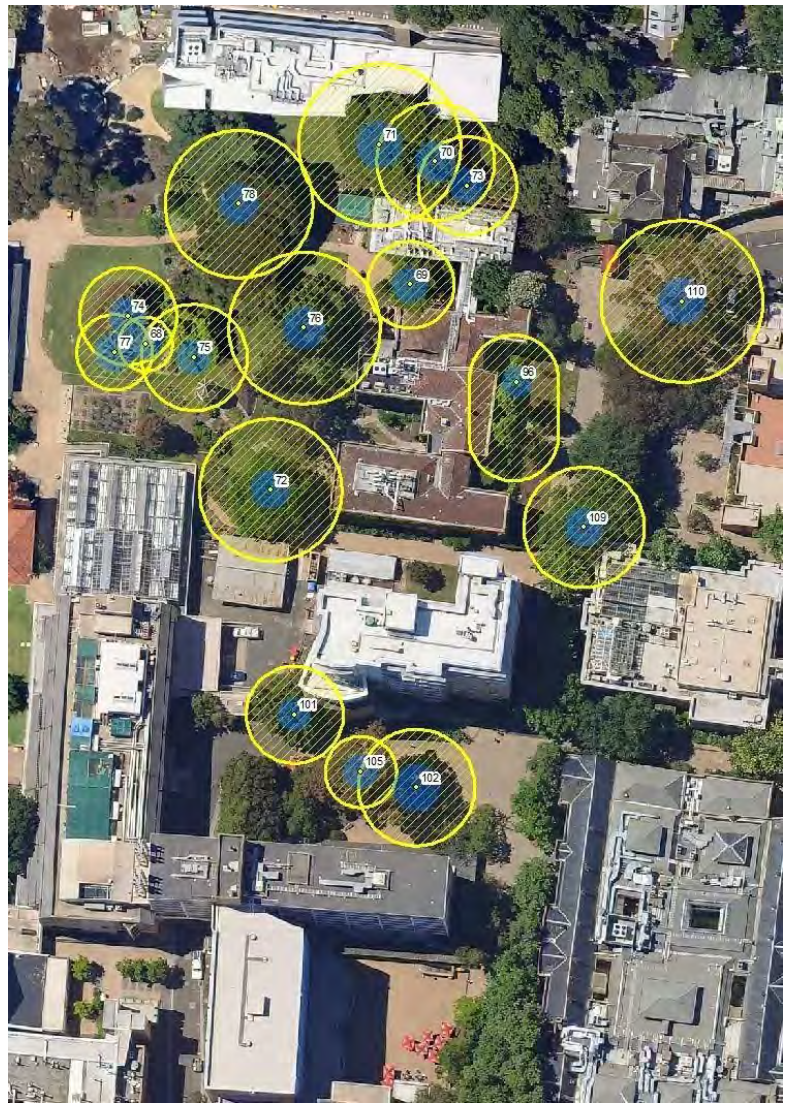

Location

LEGEND ● Tree ● Structural Root Zone ● Tree Protection Zone

Exceptional Tree Register Report

Tree Number: 109
Address: University of Melbourne, 156-292 Grattan Street, PARKVILLE VIC 3010
Location: Melbourne University Professors Walk
Melway Ref: 2B C6
Record Type: Single Record
Number of Trees: 1
Group Number: N/A
Botanical Name: *Ulmus x hollandica*
Common Name: Dutch Elm
Origin: Exotic
Diameter at Breast Height (cm): 93
Tree Protection Zone (m): 11.16
(Radius from centre of trunk)
Diameter at Root Flare (cm): 120
Structural Root Zone (m): 3.57
(Radius from centre of trunk)
Height (m): 22
Average Width (m): 18
Approximate Age: 80-90 years
Easting: 320386.7912
Northing: 5814745.2905

Location

LEGEND ● Tree ● Structural Root Zone ● Tree Protection Zone

Page 248 of 410

Exceptional Tree Register Report

Tree Number: 110
Address: University of Melbourne, 156-292 Grattan Street, PARKVILLE VIC 3010
Location: Melbourne University Junction Professors Road and Professors Walk
Melway Ref: 2B C6
Record Type: Single Record
Number of Trees: 1
Group Number: N/A
Botanical Name: *Eucalyptus cladocalyx*
Common Name: Sugar Gum
Origin: Native
Diameter at Breast Height (cm): 172
Tree Protection Zone (m): (Radius from centre of trunk) 20.64
Diameter at Root Flare (cm): 188
Structural Root Zone (m): (Radius from centre of trunk) 4.31
Height (m): 27
Average Width (m): 20
Approximate Age: 100+ years
Easting: 320404.946
Northing: 5814787.1558