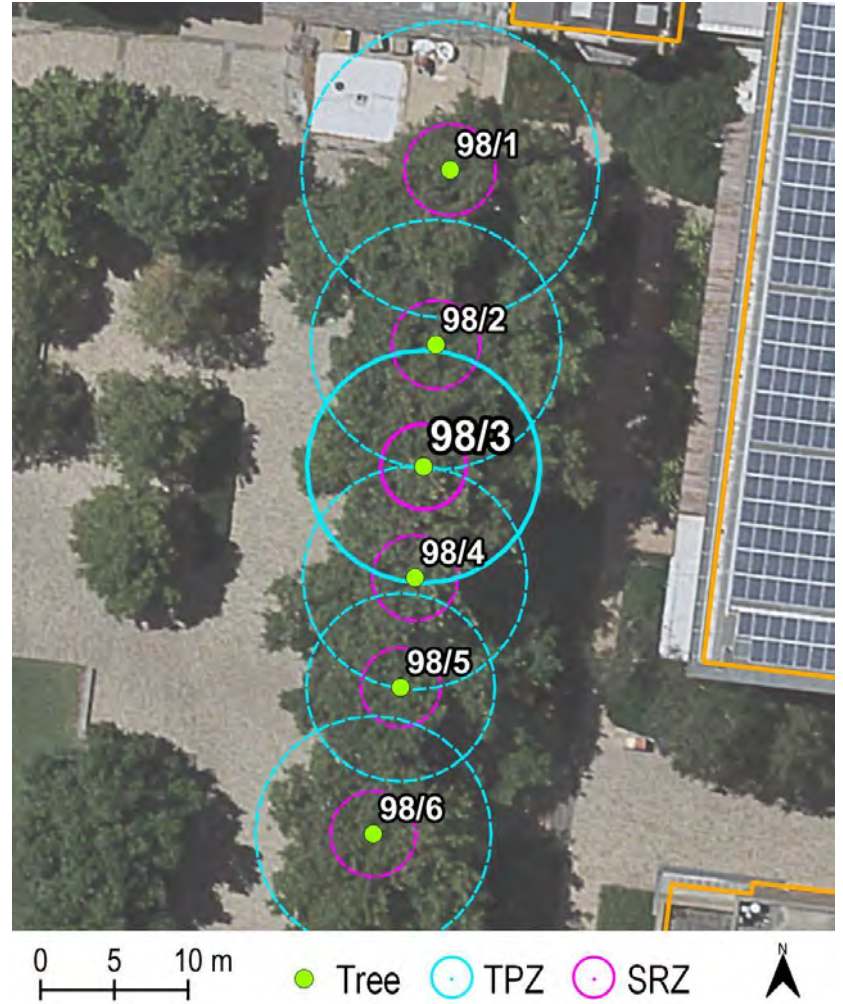

Page 229 of 410

Exceptional Tree Register Report

Tree Number: 98/3
Address: University of Melbourne, 156-292 Grattan Street, PARKVILLE VIC 3010
Location: In Professors Walk lawn in proximity to paths
Melway Ref: 2B D7
Record Type: Group Record
Number of Trees: 11
Group Number: Group 14 (G14)
Botanical Name: *Platanus x acerifolia*
Common Name: Plane Tree
Origin: Exotic/ Deciduous
Diameter at Breast Height (cm): 66
Tree Protection Zone ((m): Radius from centre of trunk) 7.9
Basal diameter (above root flare (cm)): 69
Structural Root Zone (m): (Radius from centre of trunk) 2.9
(m): 22
Average canopy width (m): 14.5
Approximate Age (years): 80
Easting: 320477.515423
Northing: 5814600.128577

Statement of Significance:
This tree fulfills criteria of: Environmental/ Microclimate Services, Location or Context, Aesthetic Value.
This tree forms part of an avenue of 11 Plane trees that are located on top of an underground car park at Melbourne University. They are in good condition and add character to the local landscape.