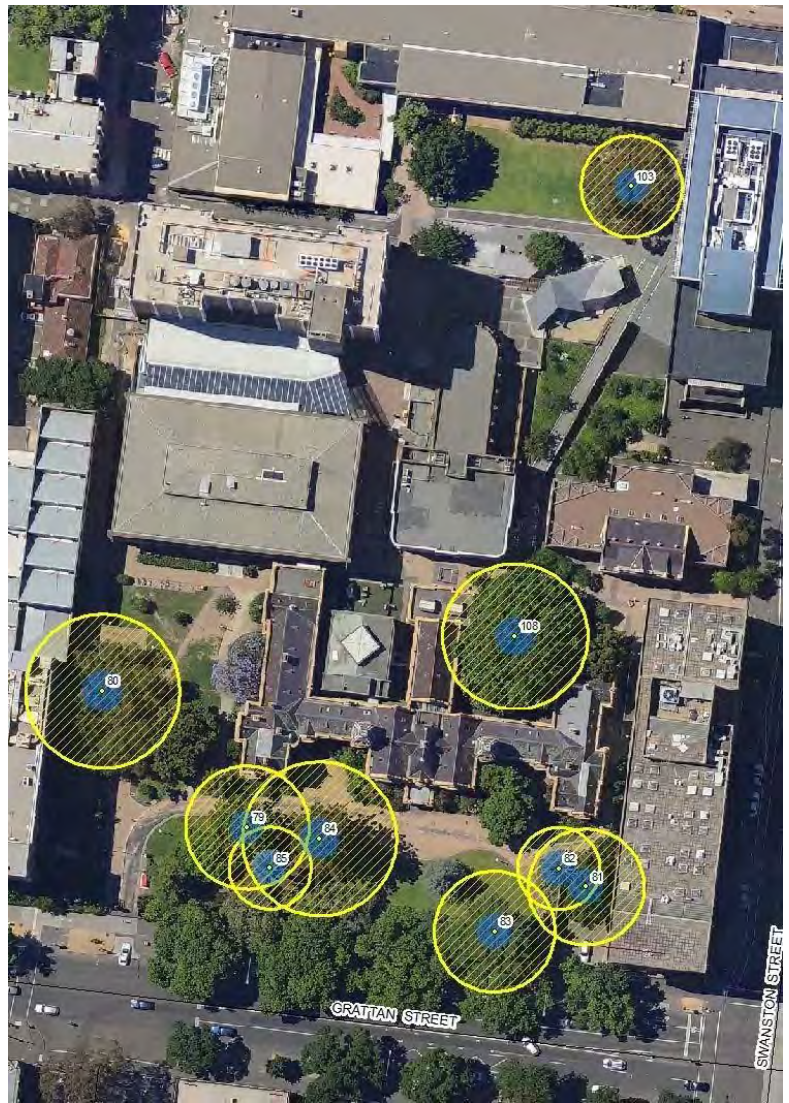

Exceptional Tree Register Report

Tree Number: 103
Address: University of Melbourne, 156-292 Grattan Street, PARKVILLE VIC 3010
Location: Melbourne University outside Sydney Myer Asia Centre
Melway Ref: 2B E7
Record Type: Single Record
Number of Trees: 1
Group Number: N/A
Botanical Name: *Corymbia citriodora*
Common Name: Lemon-scented Gum
Origin: Native
Diameter at Breast Height (cm): 82
Tree Protection Zone (m): (Radius from centre of trunk) 9.84
Diameter at Root Flare (cm): 92
Structural Root Zone (m): (Radius from centre of trunk) 3.20
Height (m): 22
Average Width (m): 19
Approximate Age: 80-90 years
Easting: 320721.9522
Northing: 5814547.6575

Statement of Significance: This tree fulfils criteria of; Curious Growth Form, Environmental/Micro-climate Services, Aesthetic Value, Outstanding Size, Particularly Old, Location or Context.
This is a large specimen with a twisted trunk and long twisting branches. It is in good condition, particularly in context with its built surrounds and has high aesthetic qualities.

Location

LEGEND ● Tree ● Structural Root Zone ● Tree Protection Zone