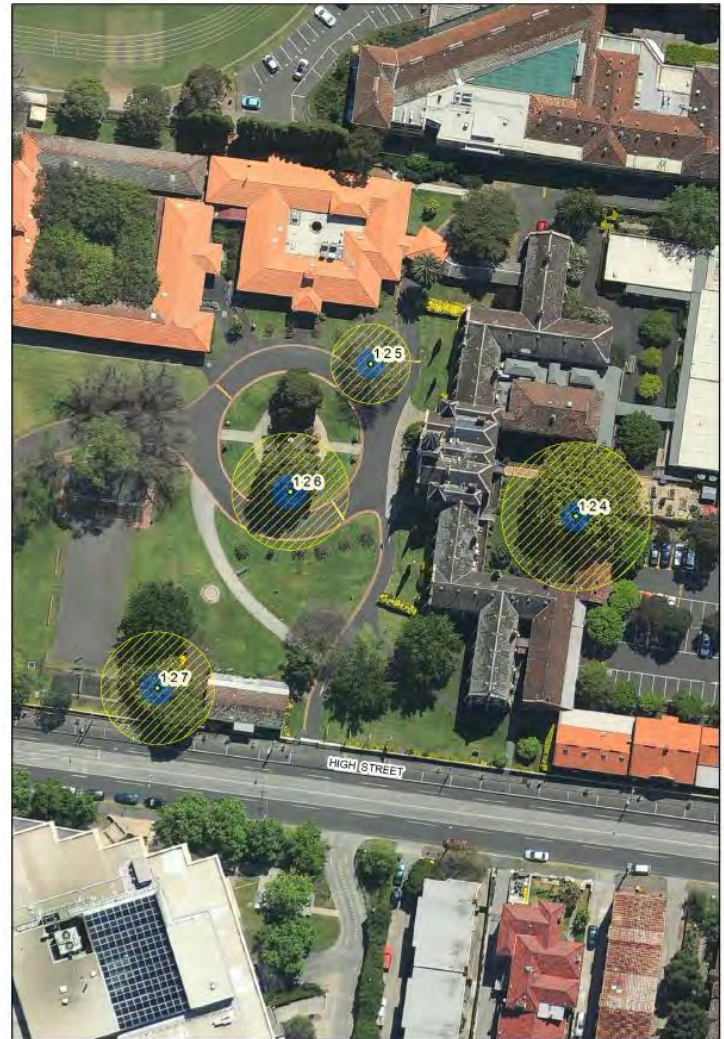

Exceptional Tree Register Report

Tree Number: 126
Address: Victorian School For Deaf Children, 583-597 St Kilda Road, MELBOURNE VIC 3004
Location: Outside main entrance
Melway Ref: 2L C11
Record Type: Single Record
Number of Trees: 1
Group Number: N/A
Botanical Name: *Lophostemon confertus*
Common Name: Queensland Brush Box
Origin: Native
Diameter at Breast Height (cm): 99
Tree Protection Zone (m): 11.88
(Radius from centre of trunk)
Diameter at Root Flare (cm): 122
Structural Root Zone (m): 3.6
(Radius from centre of trunk)
Height (m): 16
Average Width (m): 12
Approximate Age: 100+ years
Easting: 322465.559
Northing: 5808925.7783

Location

Statement of Significance: This tree fulfils criteria of; Aesthetic Value, Outstanding Size, Particularly Old, Location or Context.
This is a large specimen of a fairly common species in Melbourne. It is in good condition and located at the front of an old historic building.

LEGEND ● Tree ● Structural Root Zone ● Tree Protection Zone