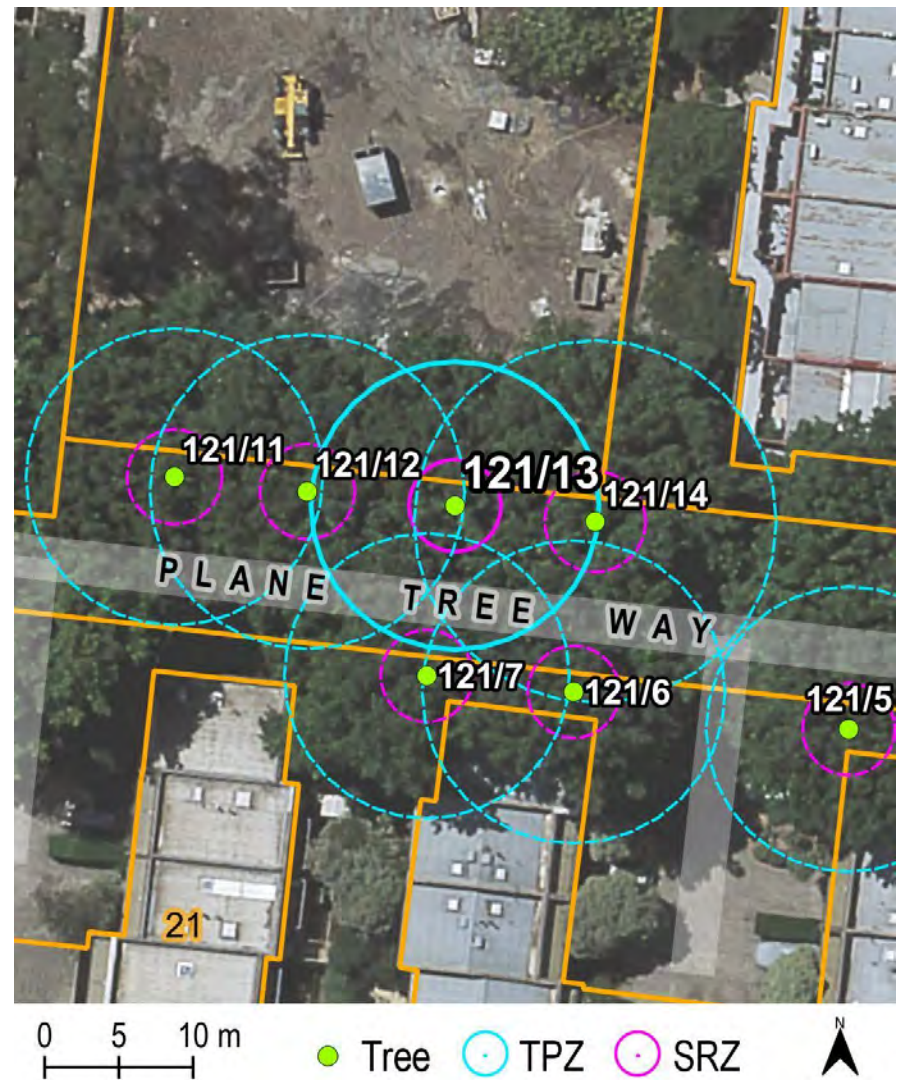

Structural Root Zone (m): 3.1
 (Radius from centre of trunk)

Height (m): 25

Average Canopy Width (m): 14

Approximate Age: 80 years

Easting: 319072.2274
Northing: 5814501.48

Location

Statement of Significance: This tree fulfils criteria of: Environmental/Micro-climate Services, Outstanding Size, Aesthetic Value, Particularly Old, Location or Context. This tree forms part of an avenue of 20 large plane trees that are from an original planting of planes along the historic extension of Harris street with photographic evidence suggesting planting prior to 1910.