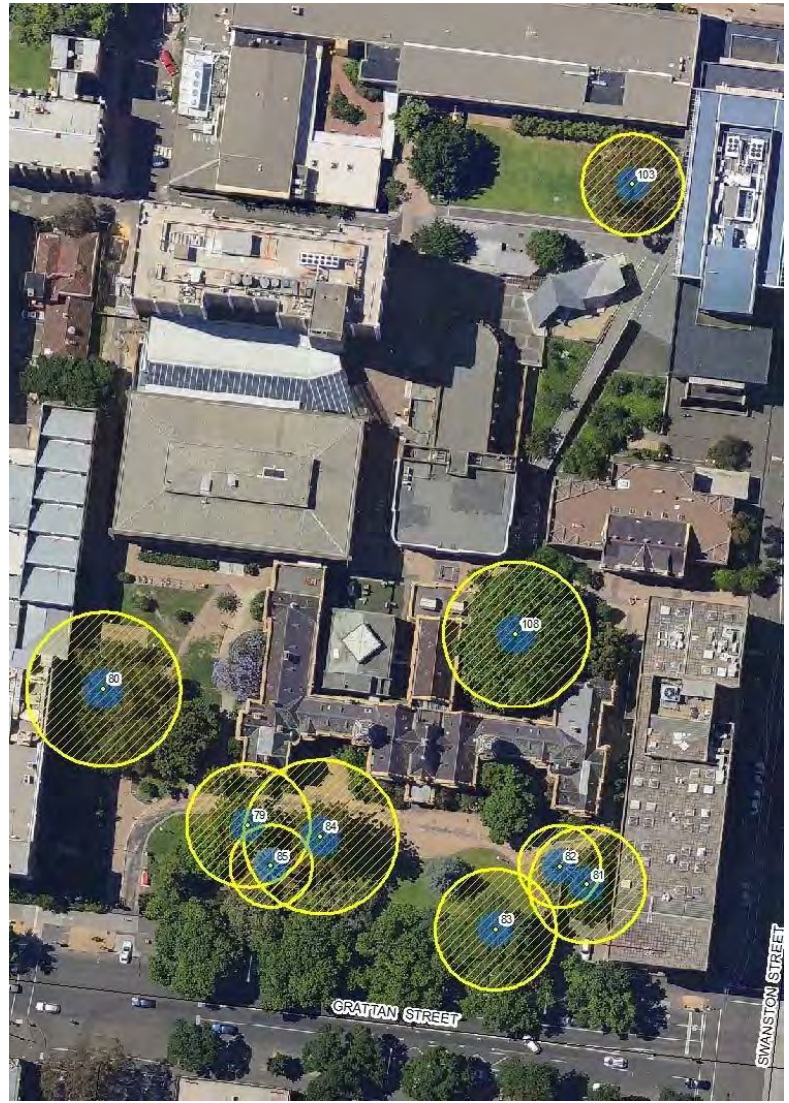

Location

LEGEND ● Tree ● Structural Root Zone ● Tree Protection Zone

Exceptional Tree Register Report

Tree Number: 108
Address: University of Melbourne, 156-292 Grattan Street, PARKVILLE VIC 3010
Location: Melbourne University Ross McKay Court
Melway Ref: 2B E8
Record Type: Single Record
Number of Trees: 1
Group Number: N/A
Botanical Name: *Platanus x acerifolia*
Common Name: Plane Tree
Origin: Exotic
Diameter at Breast Height (cm): 118
Tree Protection Zone (m): 14.16
(Radius from centre of trunk)
Diameter at Root Flare (cm): 136
Structural Root Zone (m): 3.77
(Radius from centre of trunk)
Height (m): 29
Average Width (m): 27
Approximate Age: 100+ years
Easting: 320699.2498
Northing: 5814459.9882

Location

LEGEND ● Tree ● Structural Root Zone ● Tree Protection Zone

Exceptional Tree Register Report

Tree Number: 109
Address: University of Melbourne, 156-292 Grattan Street, PARKVILLE VIC 3010
Location: Melbourne University Professors Walk
Melway Ref: 2B C6
Record Type: Single Record
Number of Trees: 1
Group Number: N/A
Botanical Name: *Ulmus x hollandica*
Common Name: Dutch Elm
Origin: Exotic
Diameter at Breast Height (cm): 93
Tree Protection Zone (m): 11.16
(Radius from centre of trunk)
Diameter at Root Flare (cm): 120
Structural Root Zone (m): 3.57
(Radius from centre of trunk)
Height (m): 22
Average Width (m): 18
Approximate Age: 80-90 years
Easting: 320386.7912
Northing: 5814745.2905