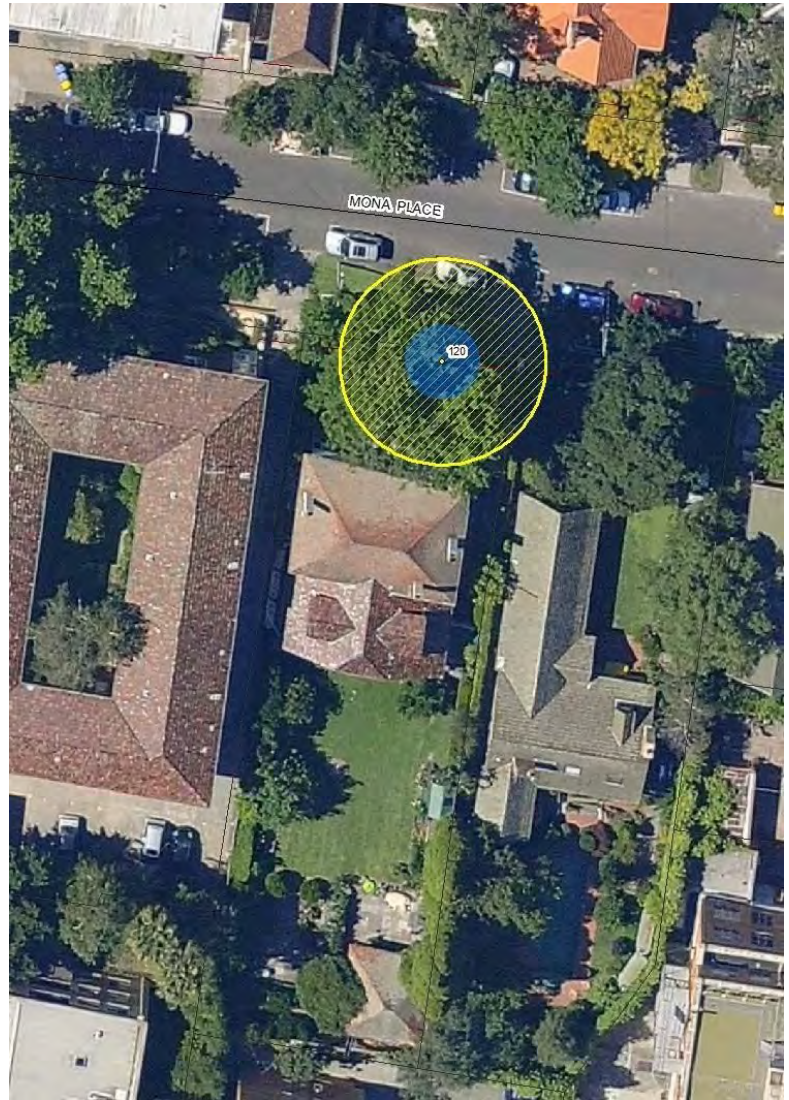

Location

LEGEND ● Tree ● Structural Root Zone ● Tree Protection Zone

Statement of Significance: This tree fulfils criteria of; Aesthetic Value, Outstanding Size, Particularly Old.
 This is a large tree planted in 1929. It is in good condition with a full canopy and a high aesthetic value.