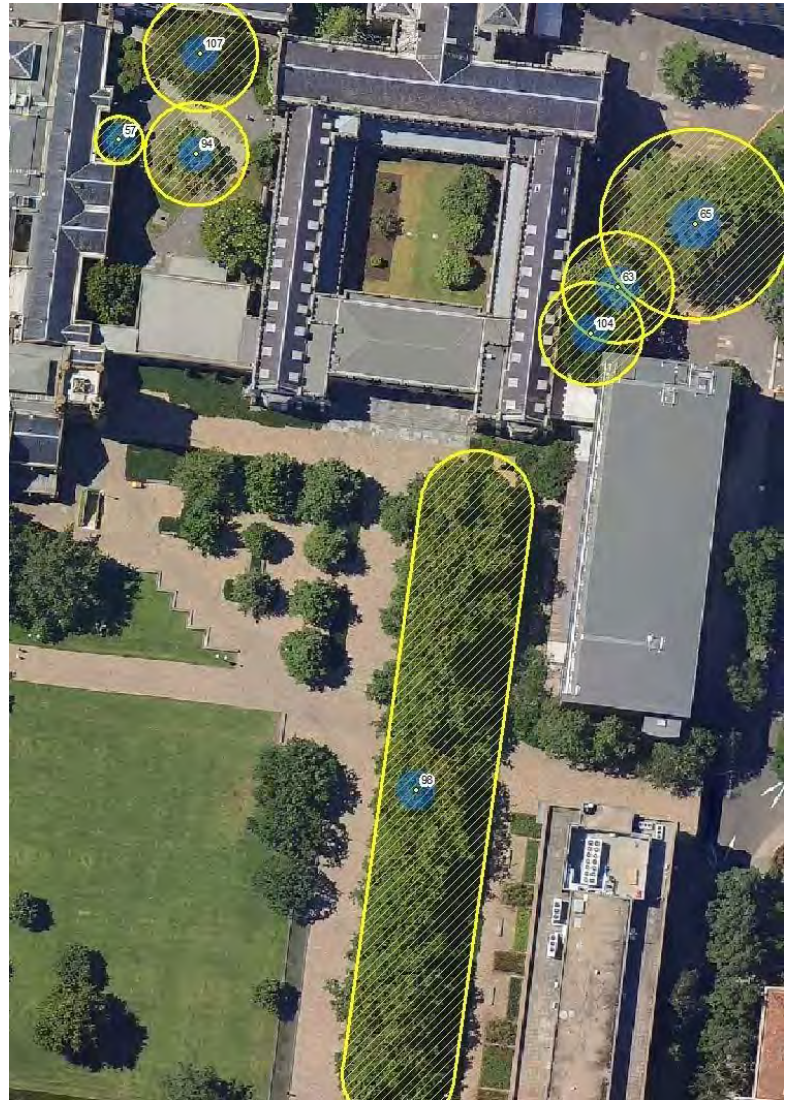

Location

LEGEND ● Tree ● Structural Root Zone ● Tree Protection Zone

Exceptional Tree Register Report

Tree Number: 104
Address: University of Melbourne, 156-292 Grattan Street, PARKVILLE VIC 3010
Location: Melbourne University McFarlane Court
Melway Ref: 2B D7
Record Type: Single Record
Number of Trees: 1
Group Number: N/A
Botanical Name: *Picconia excelsa*
Common Name: Canary Island Laurel
Origin: Exotic
Diameter at Breast Height (cm): 65
Tree Protection Zone (m): 7.80
(Radius from centre of trunk)
Diameter at Root Flare (cm): 71
Structural Root Zone (m): 2.87
(Radius from centre of trunk)
Height (m): 17
Average Width (m): 13
Approximate Age: 100+ years
Easting: 320501.5102
Northing: 5814644.0589

Location

LEGEND Tree (yellow circle) Structural Root Zone (blue circle) Tree Protection Zone (yellow circle)

Page 244 of 410

Exceptional Tree Register Report

Tree Number: 106
Address: University of Melbourne, 156-292 Grattan Street, PARKVILLE VIC 3010
Location: Melbourne University outside chemical and biomolecular engineering building
Melway Ref: 2B D7
Record Type: Single Record
Number of Trees: 1
Group Number: N/A
Botanical Name: *Corymbia maculata*
Common Name: Spotted Gum
Origin: Native
Diameter at Breast Height (cm): 88
Tree Protection Zone (m): 10.56
(Radius from centre of trunk)
Diameter at Root Flare (cm): 125
Structural Root Zone (m): 3.63
(Radius from centre of trunk)
Height (m): 34
Average Width (m): 14.5
Approximate Age: 80-90 years
Easting: 320573.7394
Northing: 5814546.5018