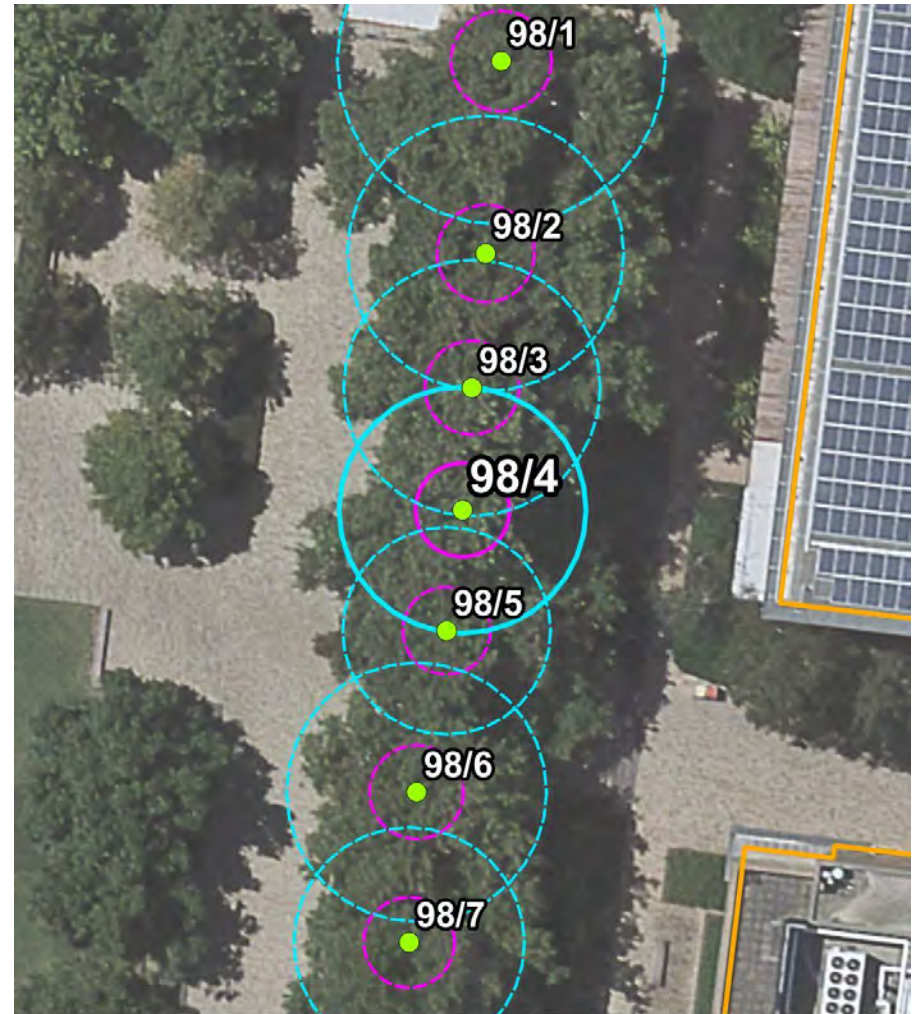

Page 230 of 410

Exceptional Tree Register Report

Tree Number: 98/4
Address: University of Melbourne, 156-292 Grattan Street, PARKVILLE VIC 3010
Location: In Professors Walk lawn in proximity to paths
Melway Ref: 2B D7
Record Type: Group Record
Number of Trees: 11
Group Number: Group 14 (G14)
Botanical Name: *Platanus x acerifolia*
Common Name: Plane Tree
Origin: Exotic/ Deciduous
Diameter at Breast Height (cm): 63
Tree Protection Zone ((m): Radius from centre of trunk) 7.6
Basal diameter (above root flare (cm)): 66
Structural Root Zone (m): (Radius from centre of trunk) 2.9
(m): 19
Average canopy width (m): 14.5
Approximate Age (years): 80
Easting: 320476.935882
Northing: 5814592.59082

Statement of Significance:
This tree fulfills criteria of: Environmental/ Microclimate Services, Location or Context, Aesthetic Value.
This tree forms part of an avenue of 11 Plane trees that are located on top of an underground car park at Melbourne University. They are in good condition and add character to the local landscape.