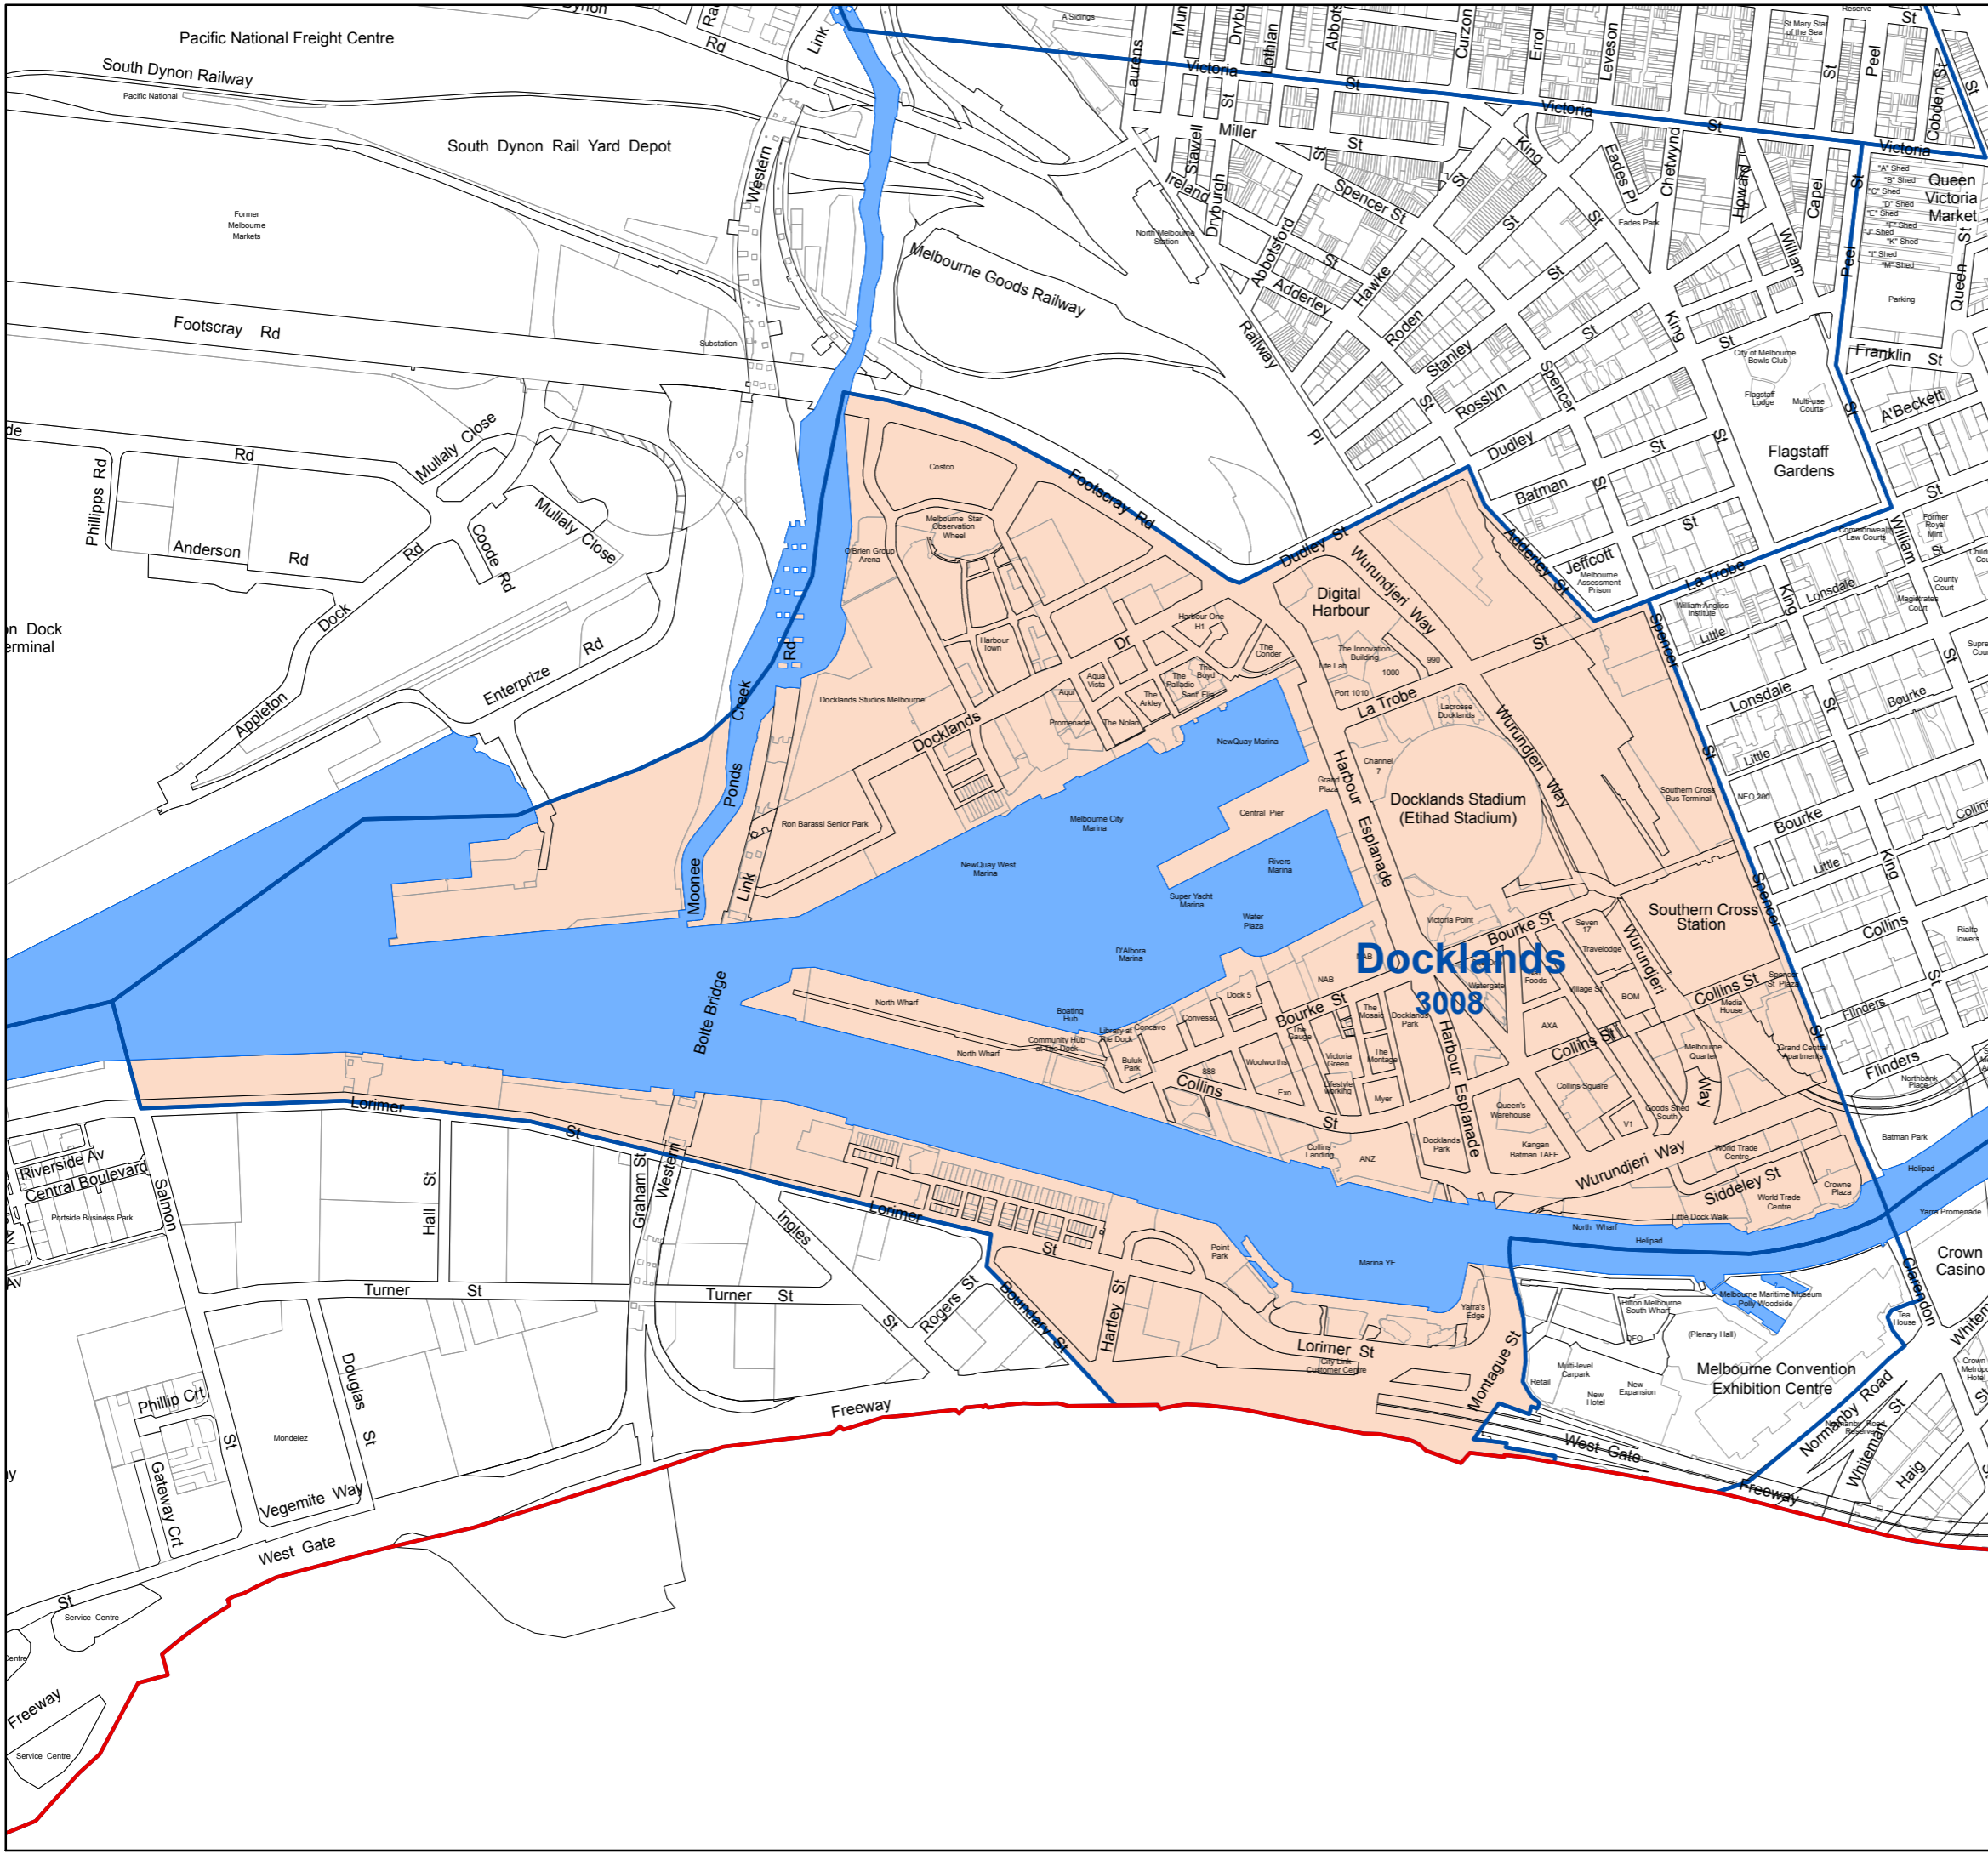

SUBURBS & POSTCODES DOCKLANDS CITY OF MELBOURNE

LOCATION DIAGRAM

Legend

- MCC Municipal Boundary
- Suburb Boundaries
- Postcode

MAP SCALE 1:11,500 AT A3

RESPONSIBILITIES & ACKNOWLEDGEMENTS

GIS Team Leader, Smart City Office: David Hassett
 GIS Compilation & Cartography: Dane Harkin
 Published by City of Melbourne, June 2017
 GPO Box 1603, Melbourne, Victoria 3001 Australia.