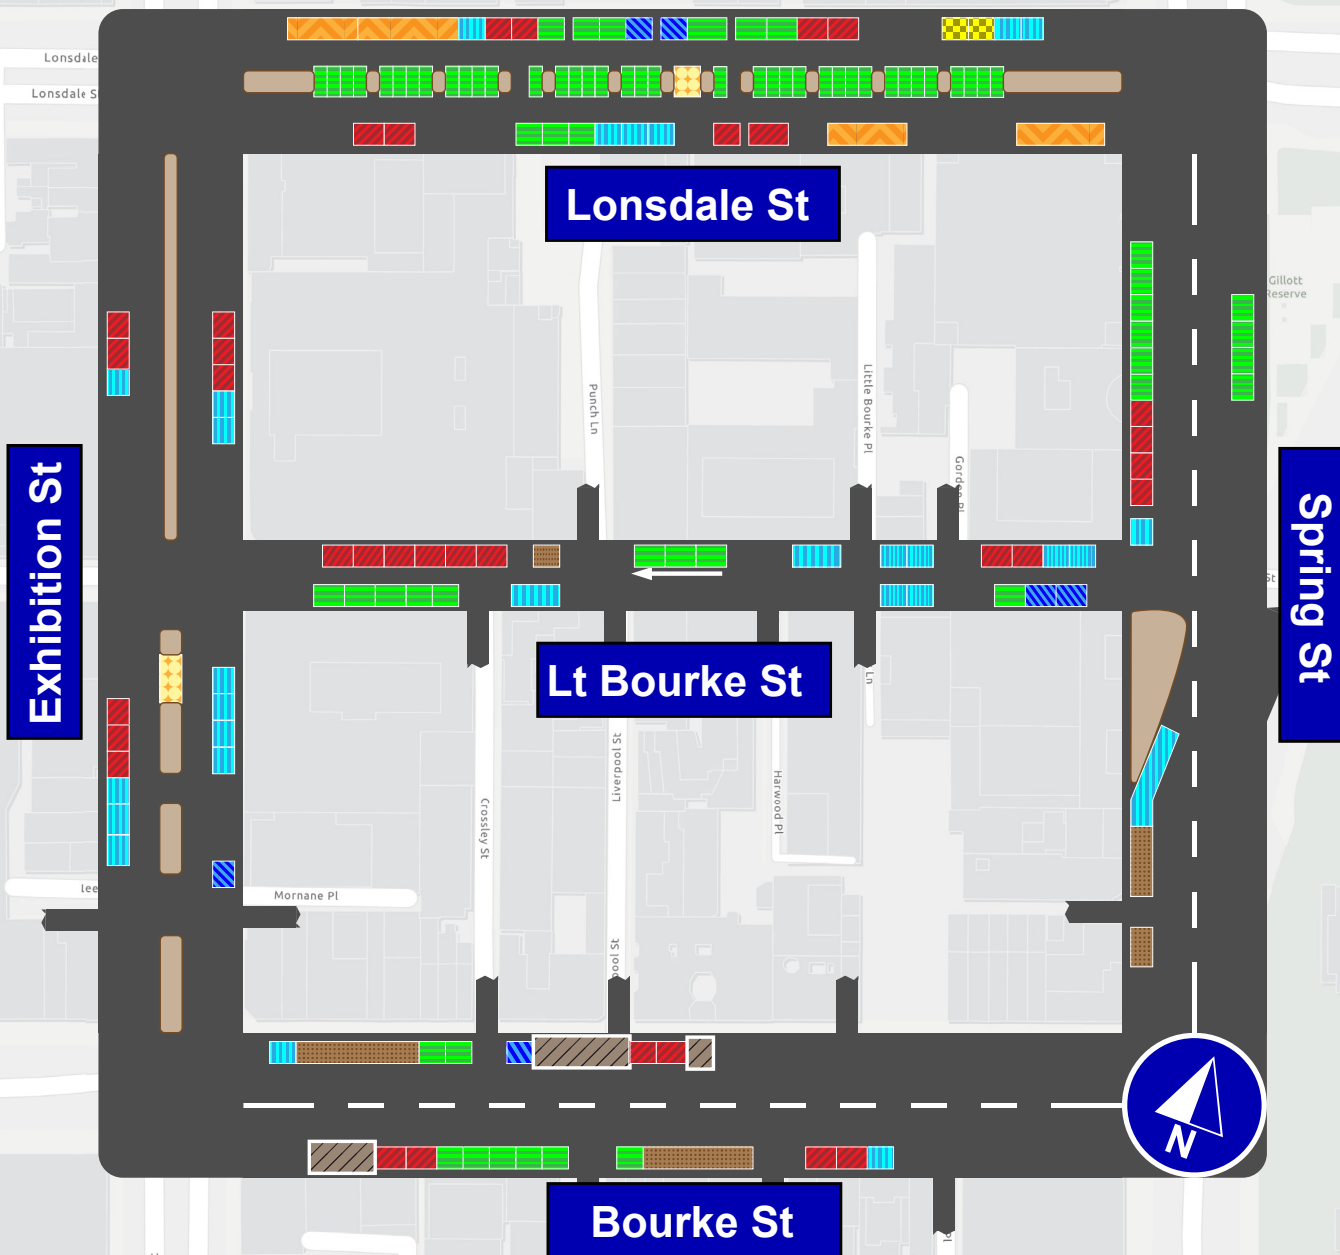

Section two, block – Lonsdale Street, Spring Street, Bourke Street, Exhibition Street

CITY OF MELBOURNE

LEGEND

- Pick Up/ Drop Off
- Metered Bay
- Loading Zone
- Accessible Bay
- Motorcycle Bay
- PTV Bus Zone
- Taxi Bay
- Non-Vehicle Occupation
- Construction Zone