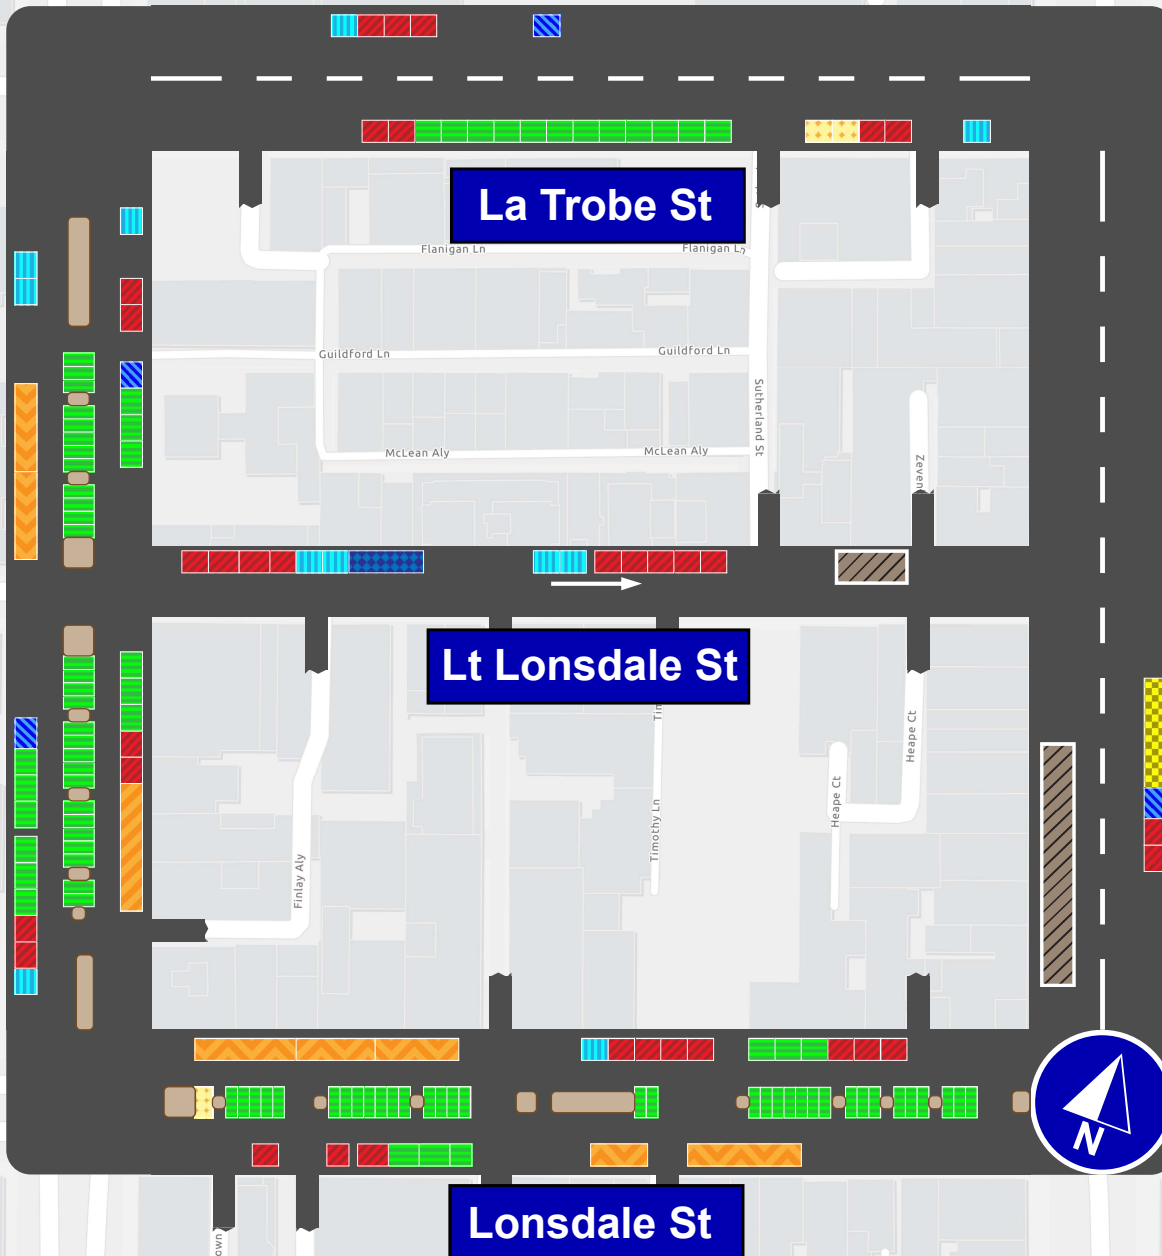

Section four, block – La Trobe Street, Elizabeth Street, Lonsdale Street, Queen Street

LEGEND

-  Pick Up/ Drop Off
-  Metered Bay
-  Loading Zone
-  Accessible Bay
-  Motorcycle Bay
-  PTV Bus Zone
-  Tourist Coach Bay
-  Taxi Bay
-  Construction Zone