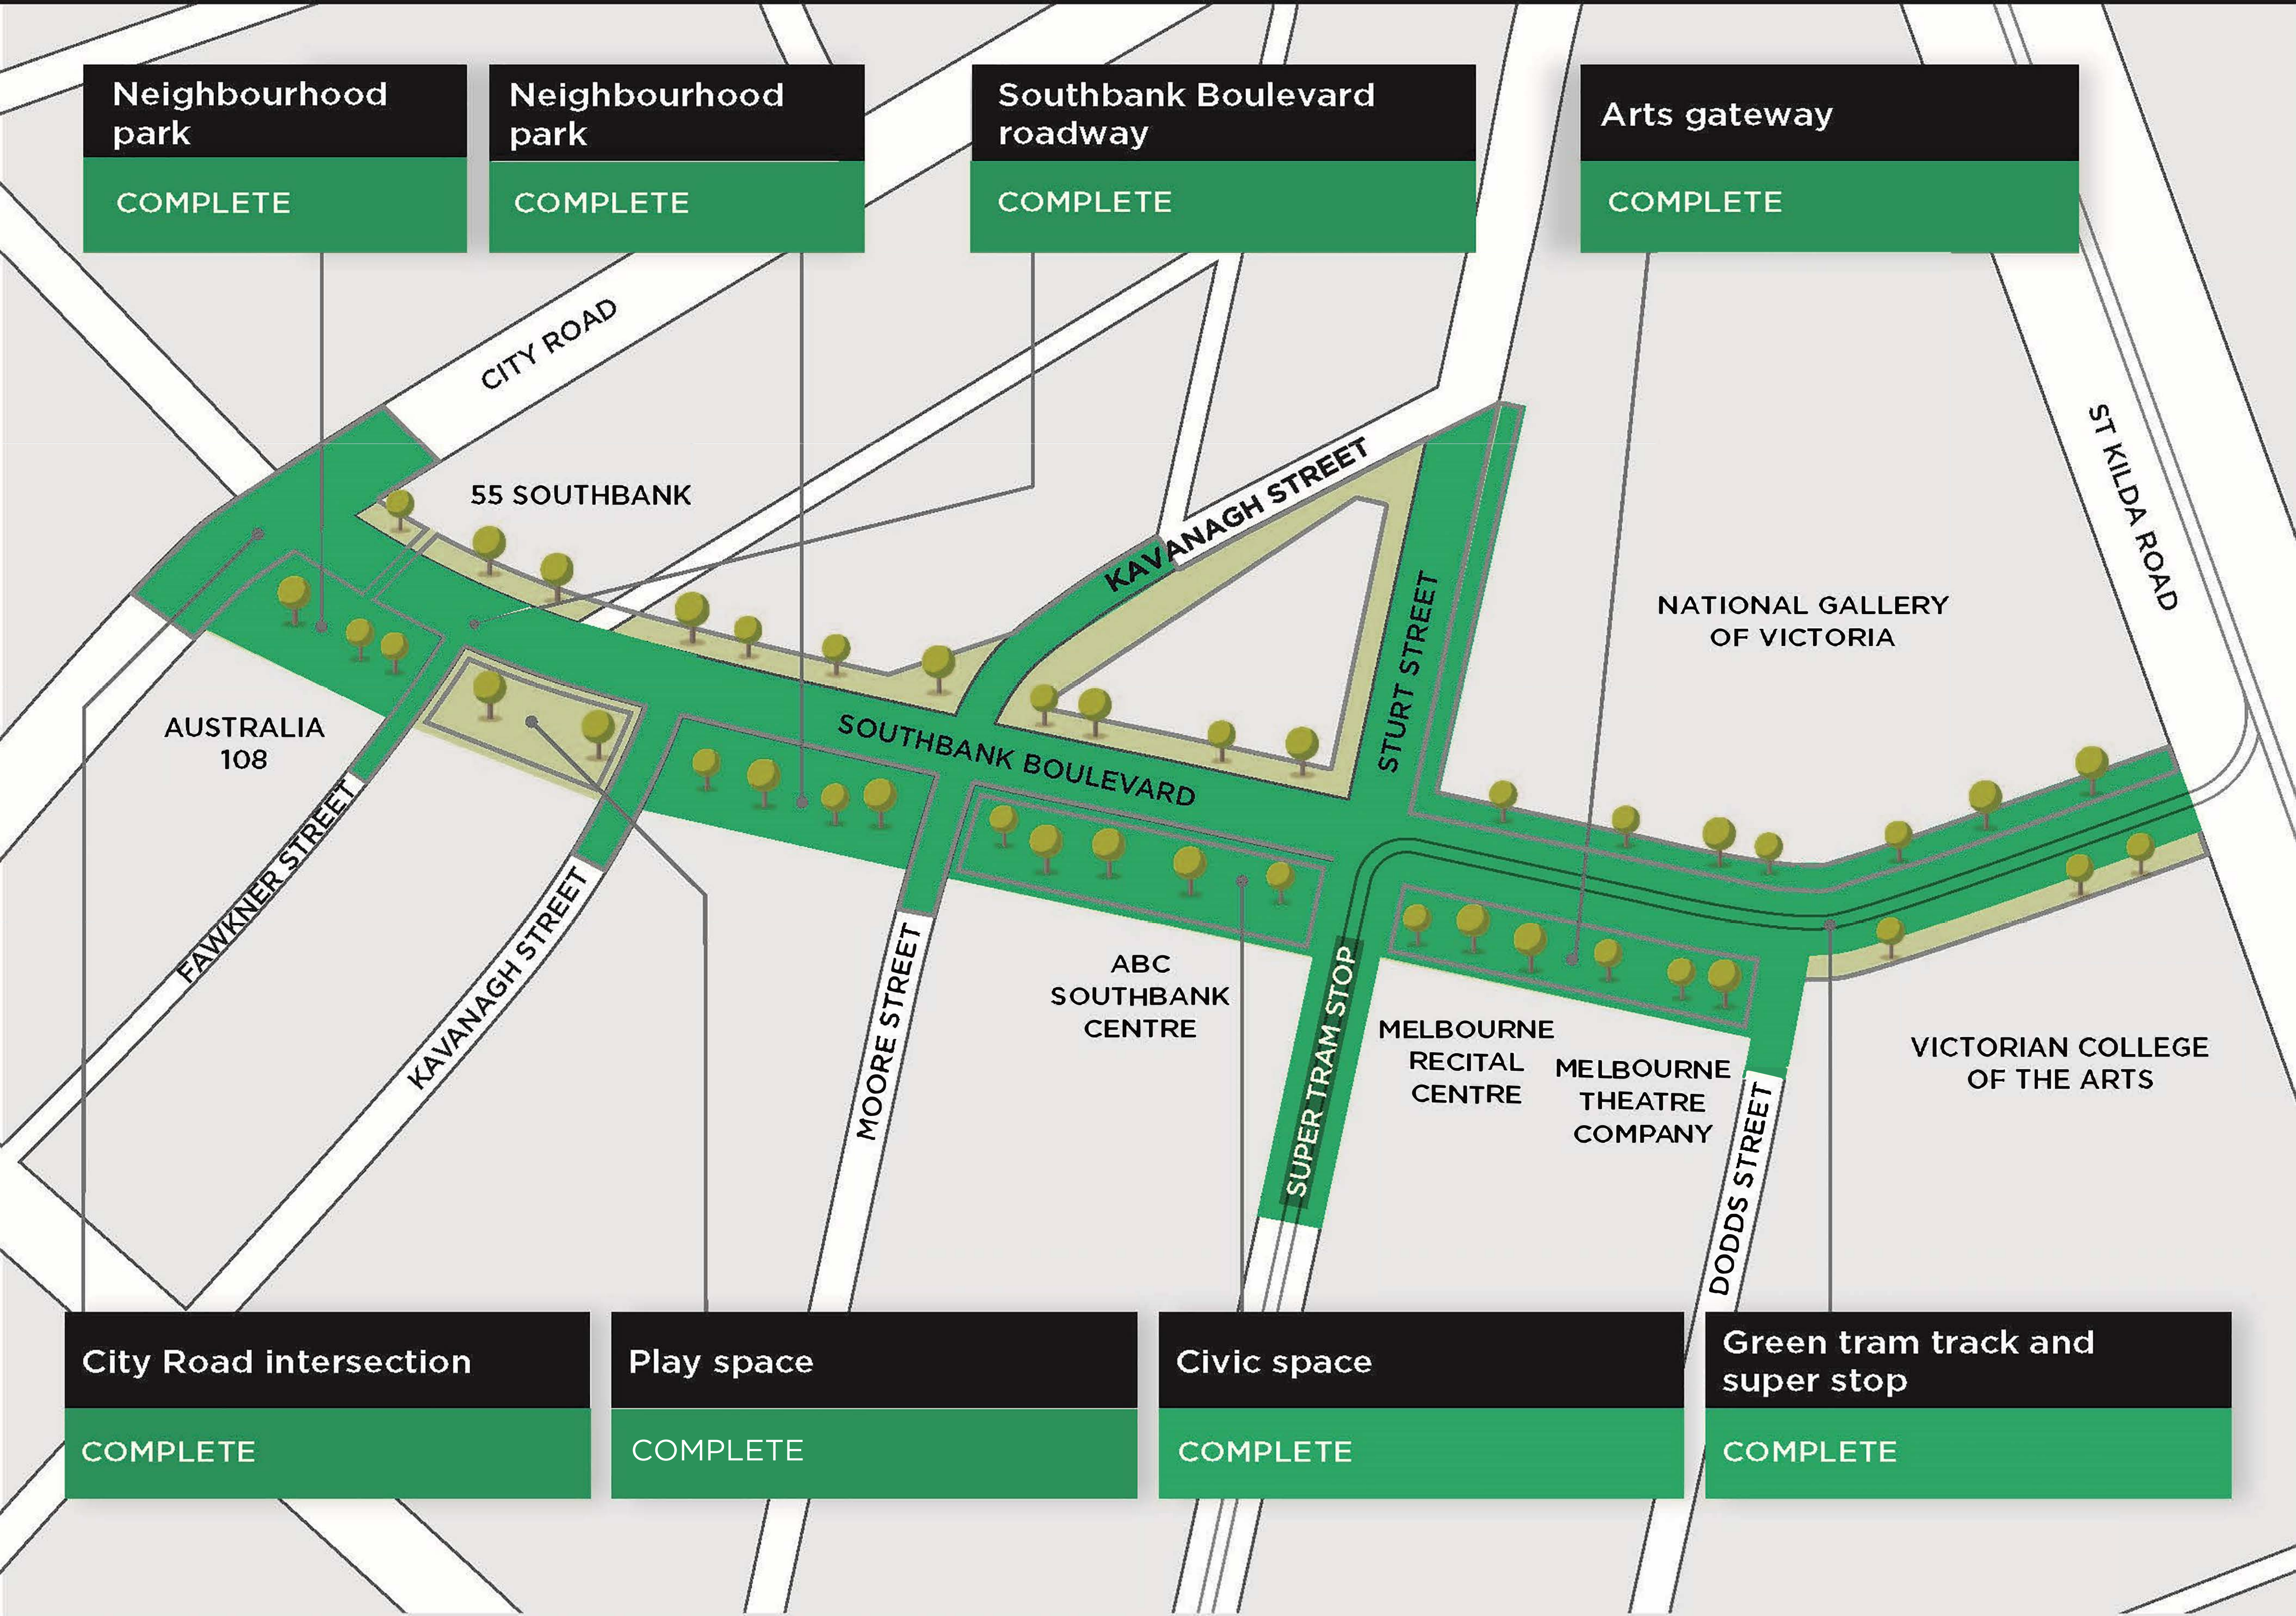

Neighbourhood park  
COMPLETE

Neighbourhood park  
COMPLETE

Southbank Boulevard roadway  
COMPLETE

Arts gateway  
COMPLETE

CITY ROAD

55 SOUTHBANK

KAVANAGH STREET

STURT STREET

ST KILDA ROAD

NATIONAL GALLERY OF VICTORIA

AUSTRALIA 108

SOUTHBANK BOULEVARD

FAWKNER STREET

KAVANAGH STREET

MOORE STREET

ABC SOUTHBANK CENTRE

SUPER TRAM STOP

MELBOURNE RECITAL CENTRE  
MELBOURNE THEATRE COMPANY

VICTORIAN COLLEGE OF THE ARTS

DODDS STREET

City Road intersection  
COMPLETE

Play space  
COMPLETE

Civic space  
COMPLETE

Green tram track and super stop  
COMPLETE