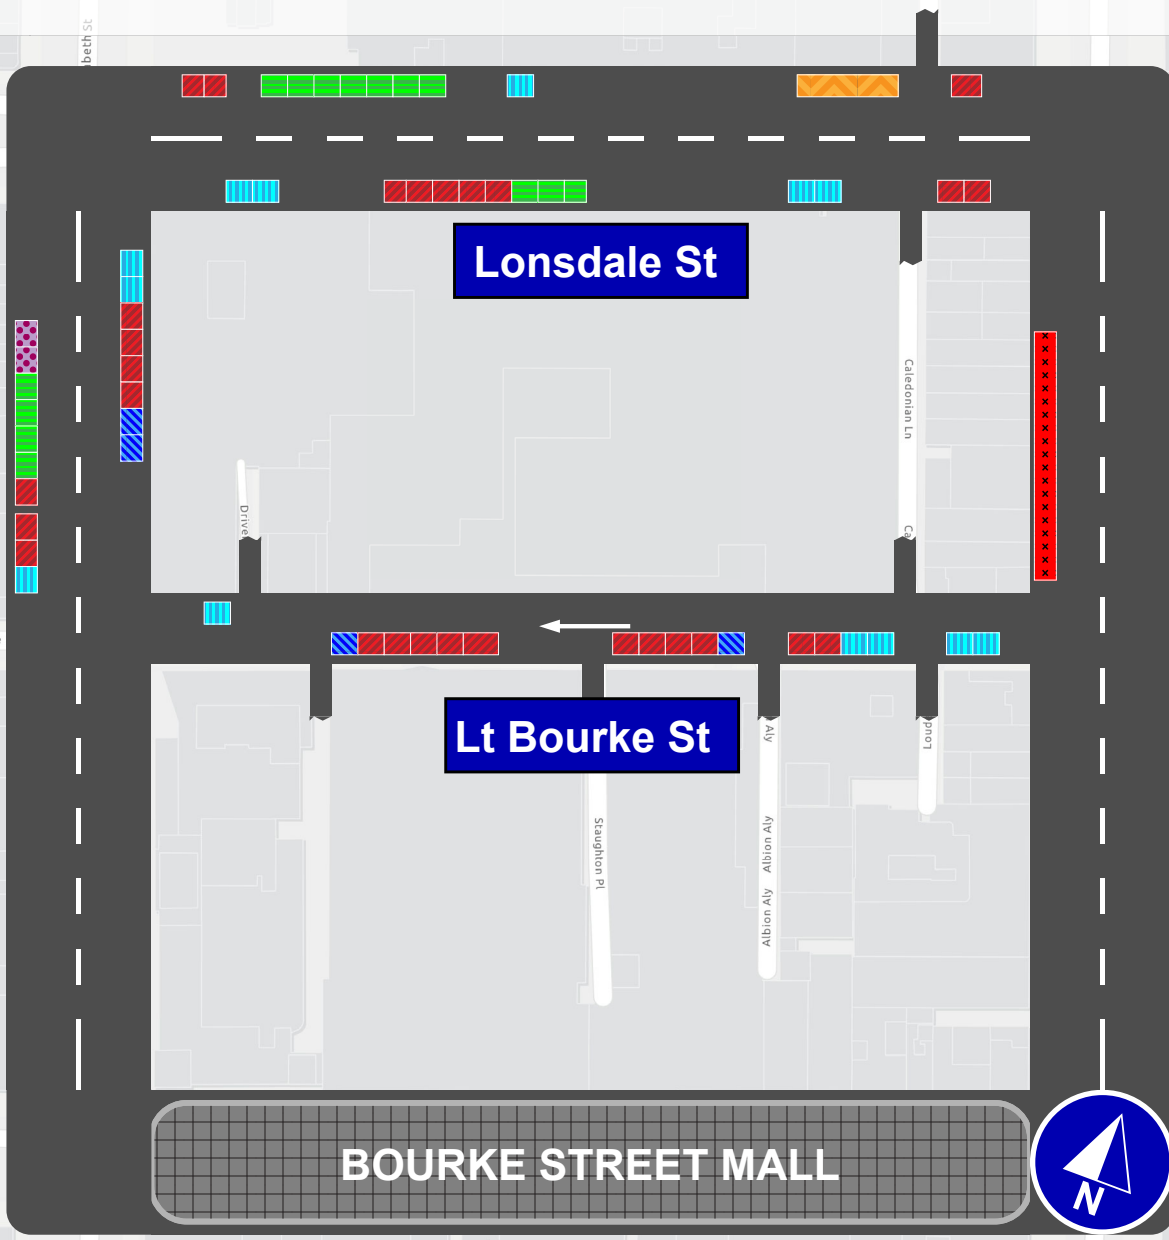

Section two, block – Lonsdale Street, Swanston Street, Bourke Street, Elizabeth Street

LEGEND

-  Pick Up/ Drop Off
-  Metered Bay
-  Loading Zone
-  Accessible Bay
-  PTV Bus Zone
-  Car Share Bay
-  Authorised Vehicle Parking