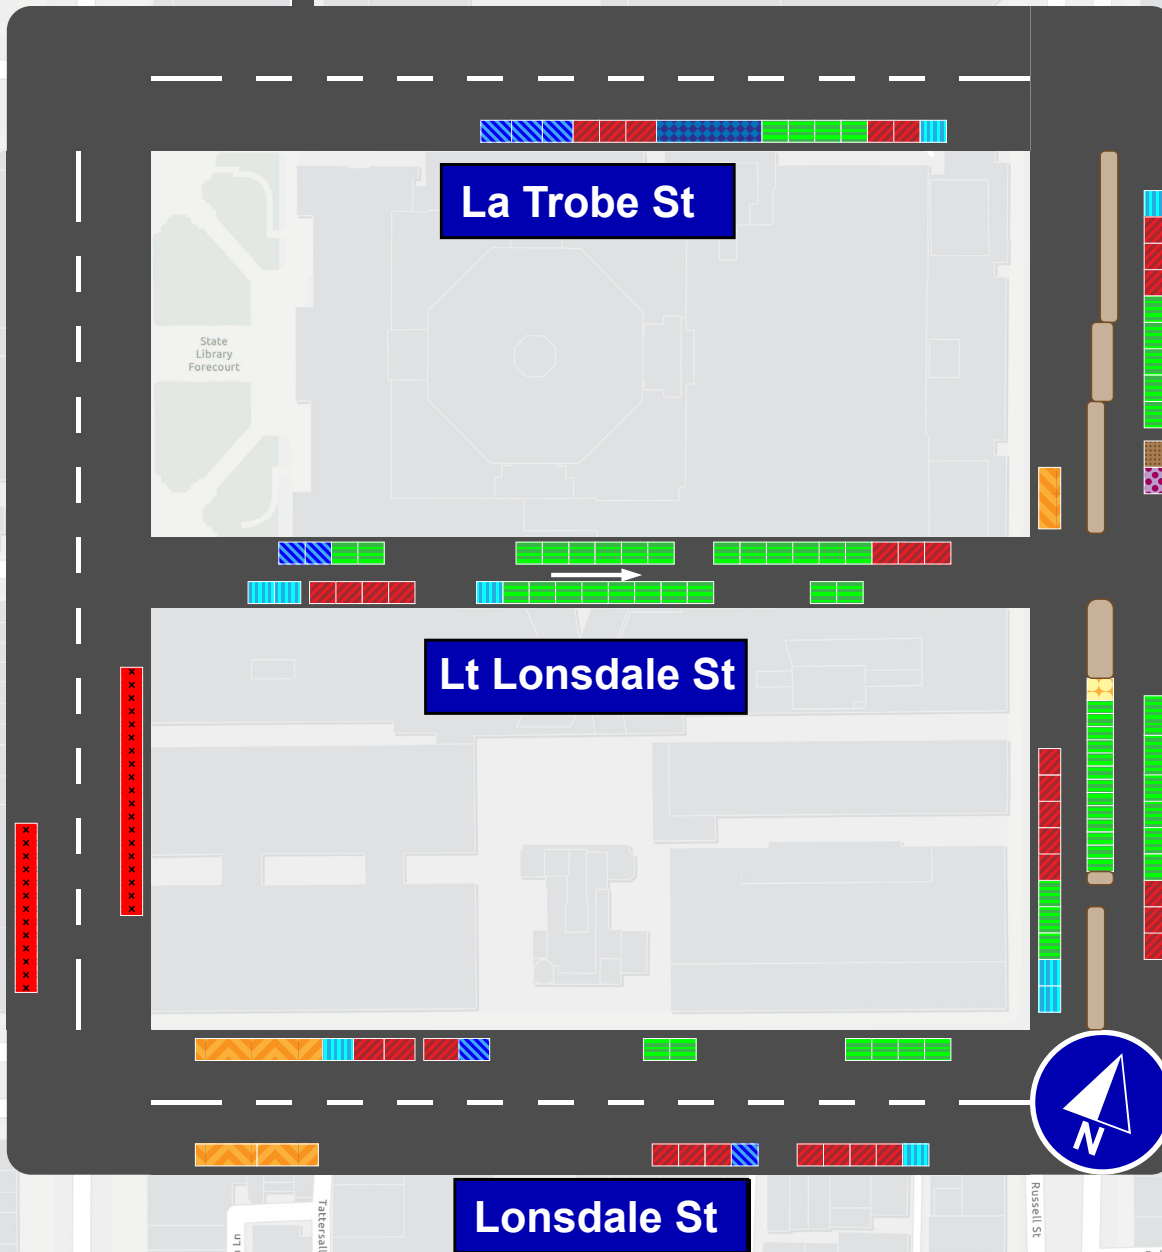

Section two, block – La Trobe Street, Russell Street, Lonsdale Street, Swanston Street

LEGEND

- Pick Up/ Drop Off
- Metered Bay
- Loading Zone
- Accessible Bay
- Motorcycle Bay
- PTV Bus Zone
- Tourist Coach Bay
- Car Share Bay
- Authorised Vehicle Parking
- Non-Vehicle Occupation