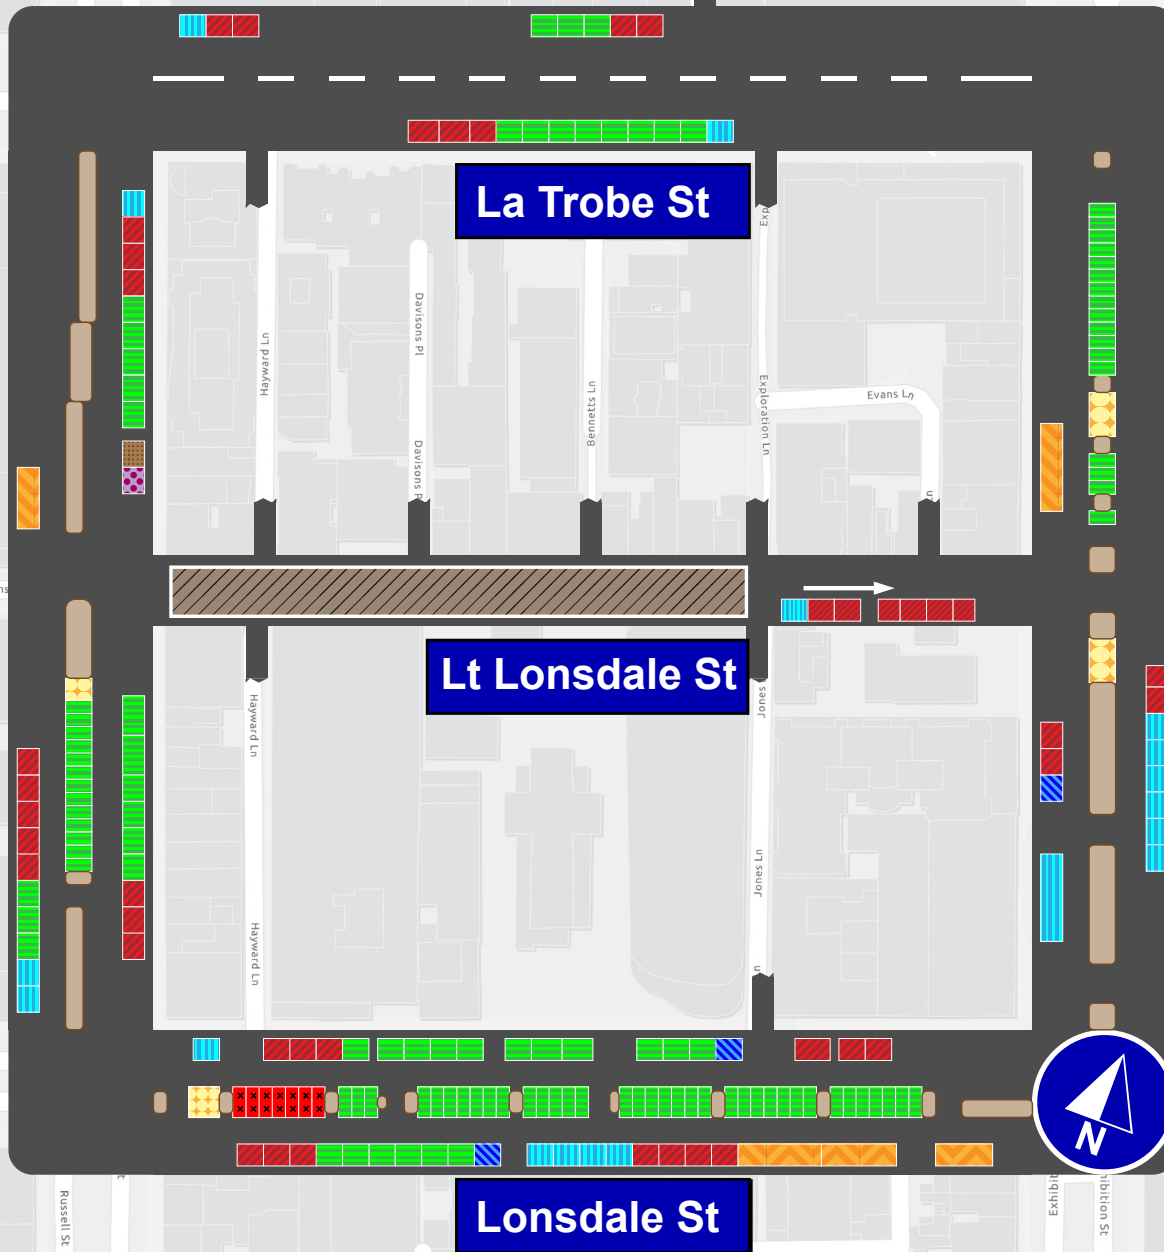

Section two, block – La Trobe Street, Exhibition Street, Lonsdale Street, Russell Street

LEGEND

- Pick Up/ Drop Off
- Metered Bay
- Loading Zone
- Accessible Bay
- Motorcycle Bay
- PTV Bus Zone
- Car Share Bay
- Non-Vehicle Occupation
- Construction Zone