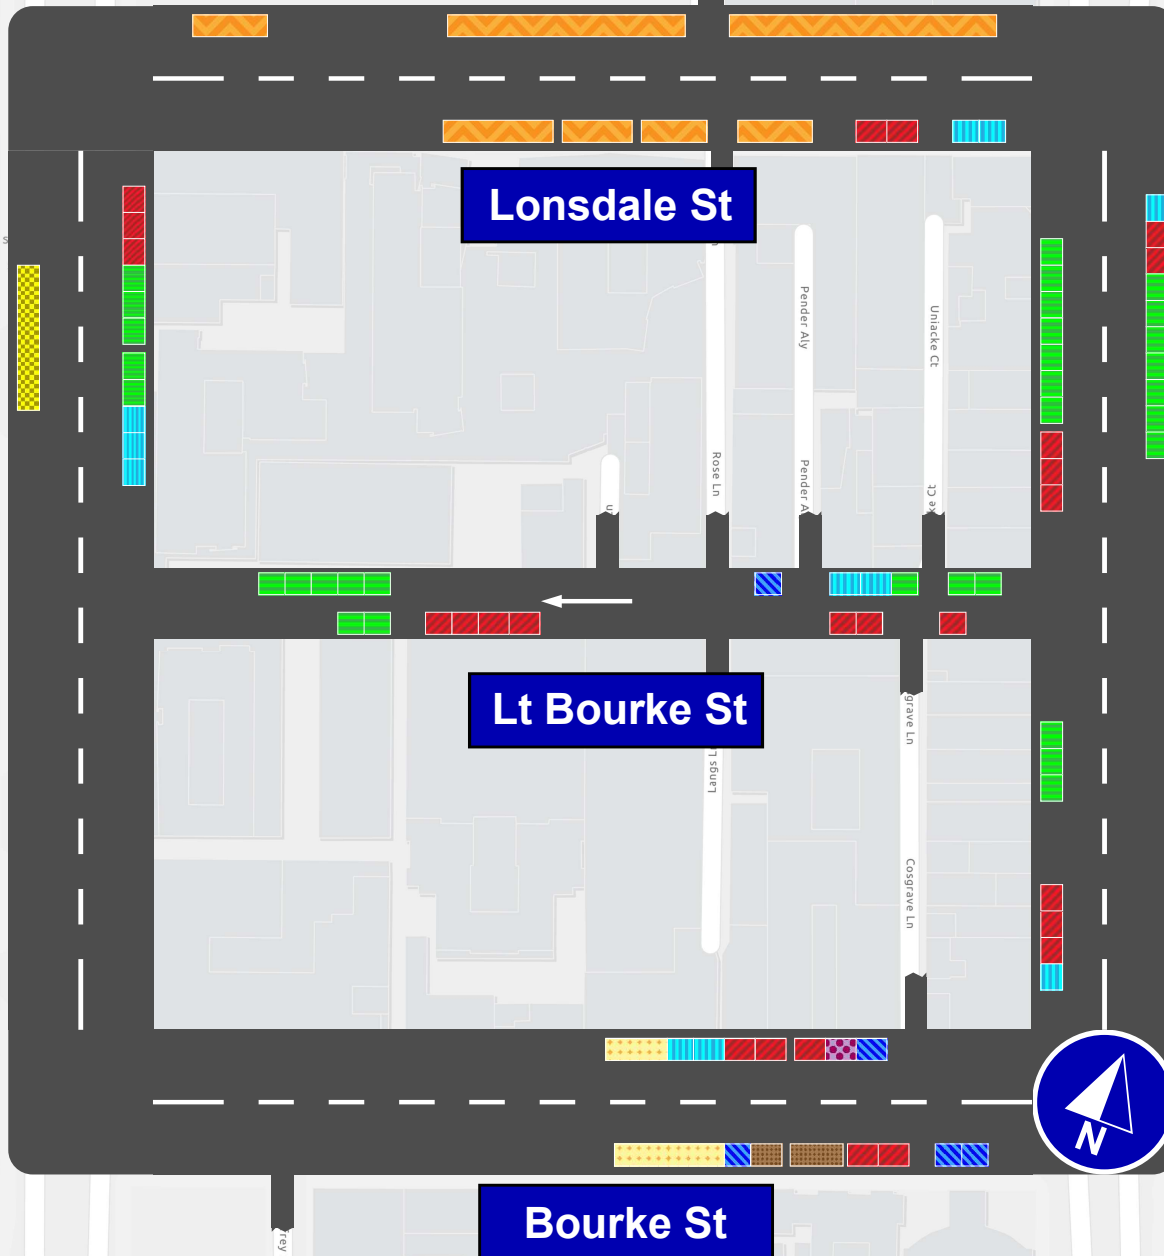

# Section four, block – Lonsdale Street, King Street, Bourke Street, Spencer Street

## LEGEND

-  Pick Up/ Drop Off
-  Metered Bay
-  Loading Zone
-  Accessible Bay
-  Motorcycle Bay
-  PTV Bus Zone
-  Car Share Bay
-  Taxi Bay
-  Non-Vehicle Occupation