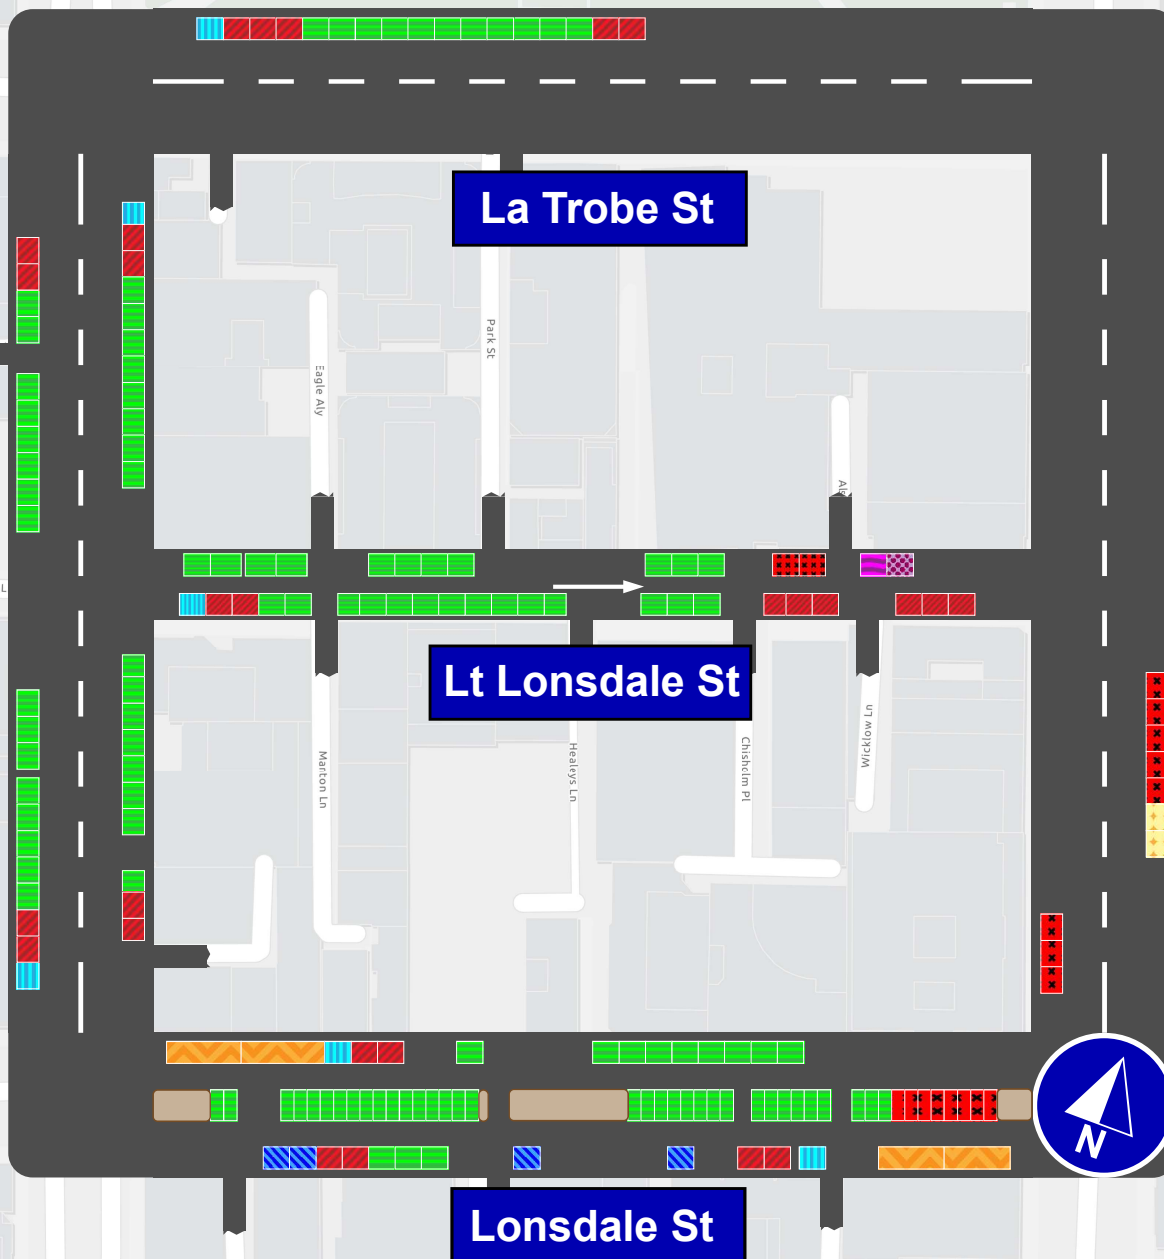

Section four, block – La Trobe Street, William Street, Lonsdale Street, King Street

CITY OF MELBOURNE

LEGEND

- Pick Up/ Drop Off
- Metered Bay
- Loading Zone
- Accessible Bay
- Motorcycle Bay
- PTV Bus Zone
- Car Share Bay
- Postal Vehicle Bay
- Authorised Vehicle Parking