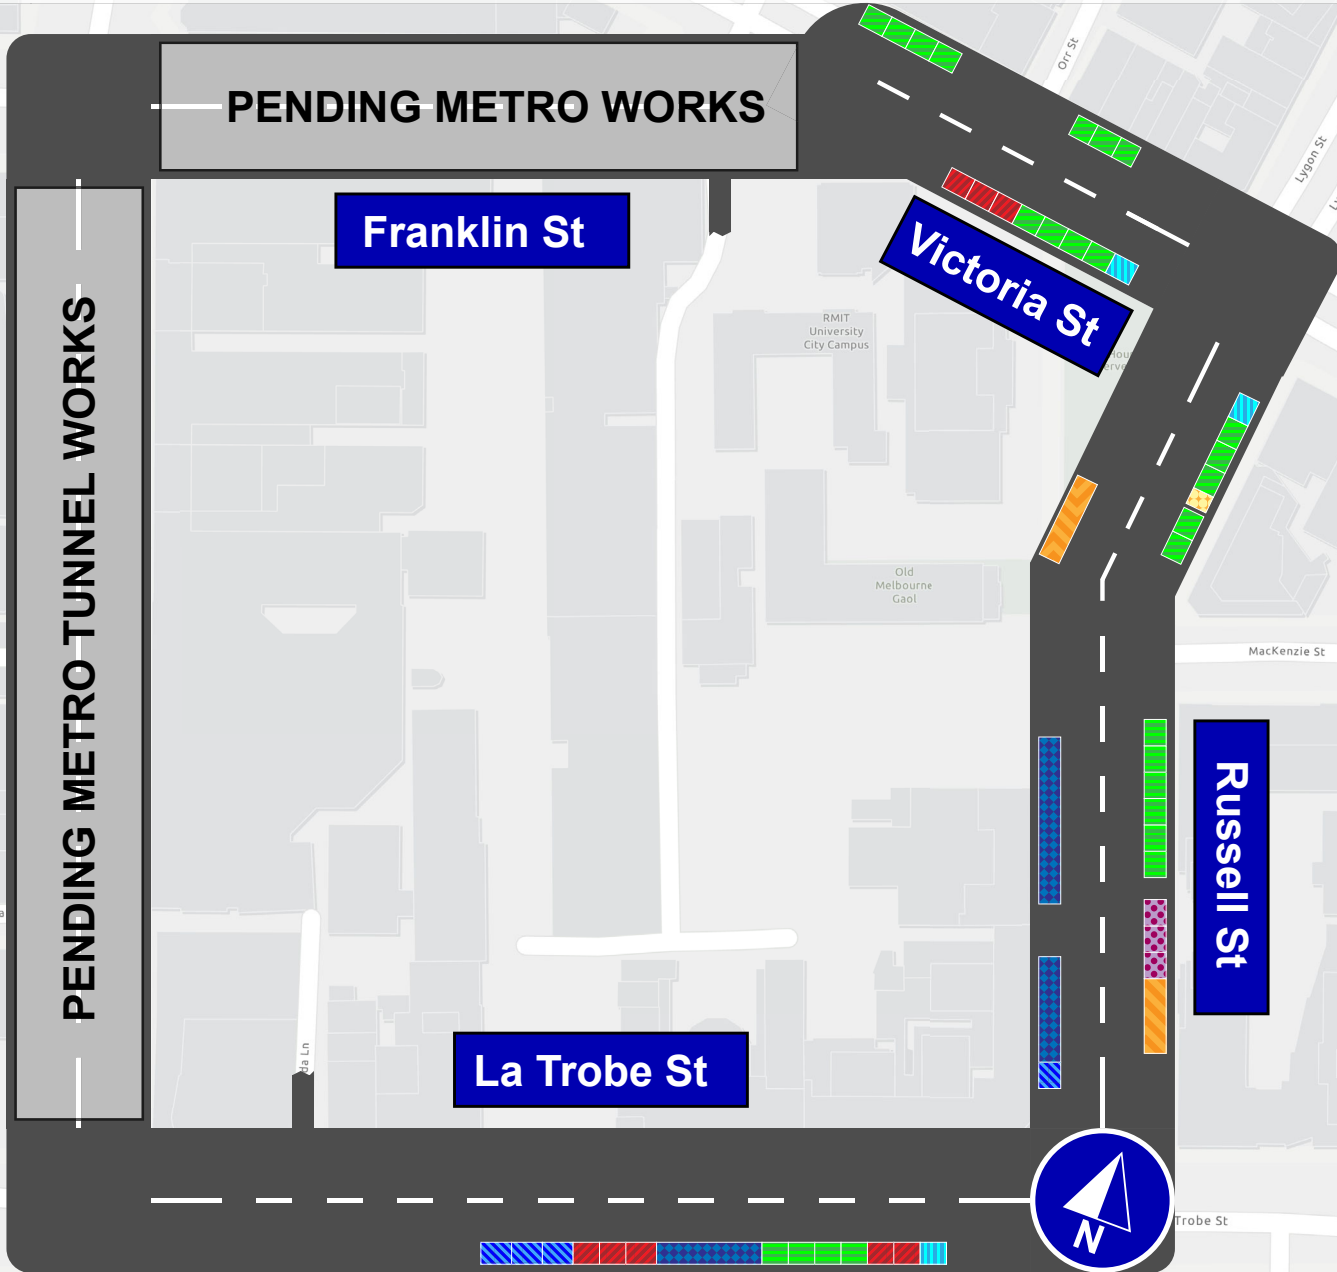

Section five, block – Franklin Street, Russell Street, La Trobe Street, Swanston Street

LEGEND

- Pick Up/ Drop Off
- Metered Bay
- Loading Zone
- Accessible Bay
- Motorcycle Bay
- PTV Bus Zone
- Tourist Coach Bay
- Car Share Bay