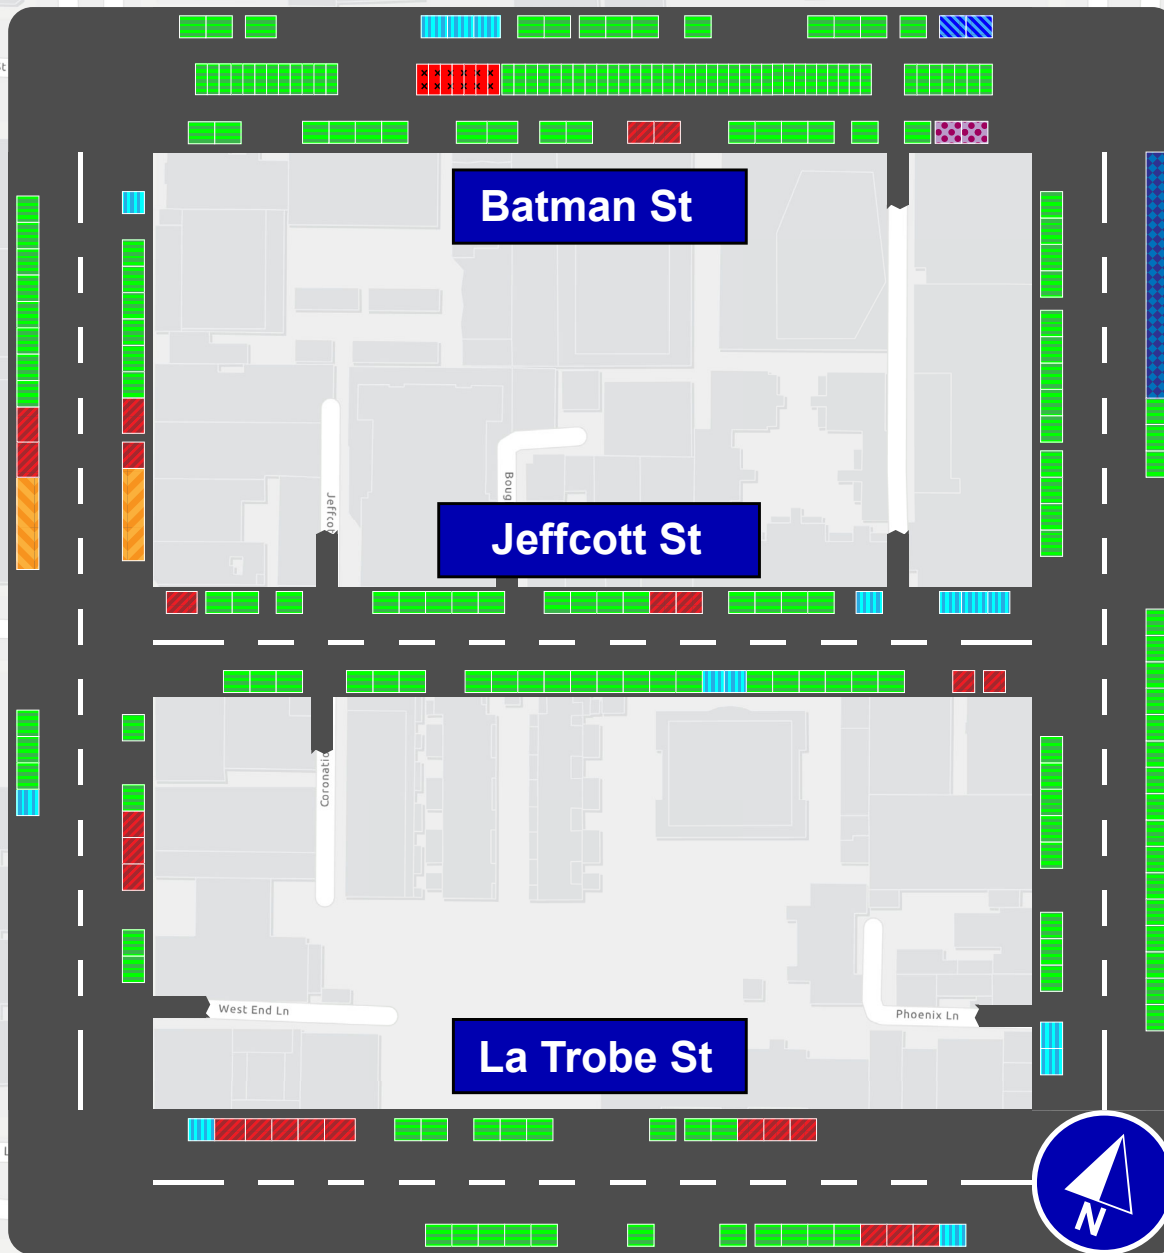

Section five, block – Batman Street, King Street, La Trobe Street, Spencer Street

LEGEND

- Pick Up/ Drop Off
- Metered Bay
- Loading Zone
- Accessible Bay
- PTV Bus Zone
- Tourist Coach Bay
- Car Share Bay
- Authorised Vehicle Parking