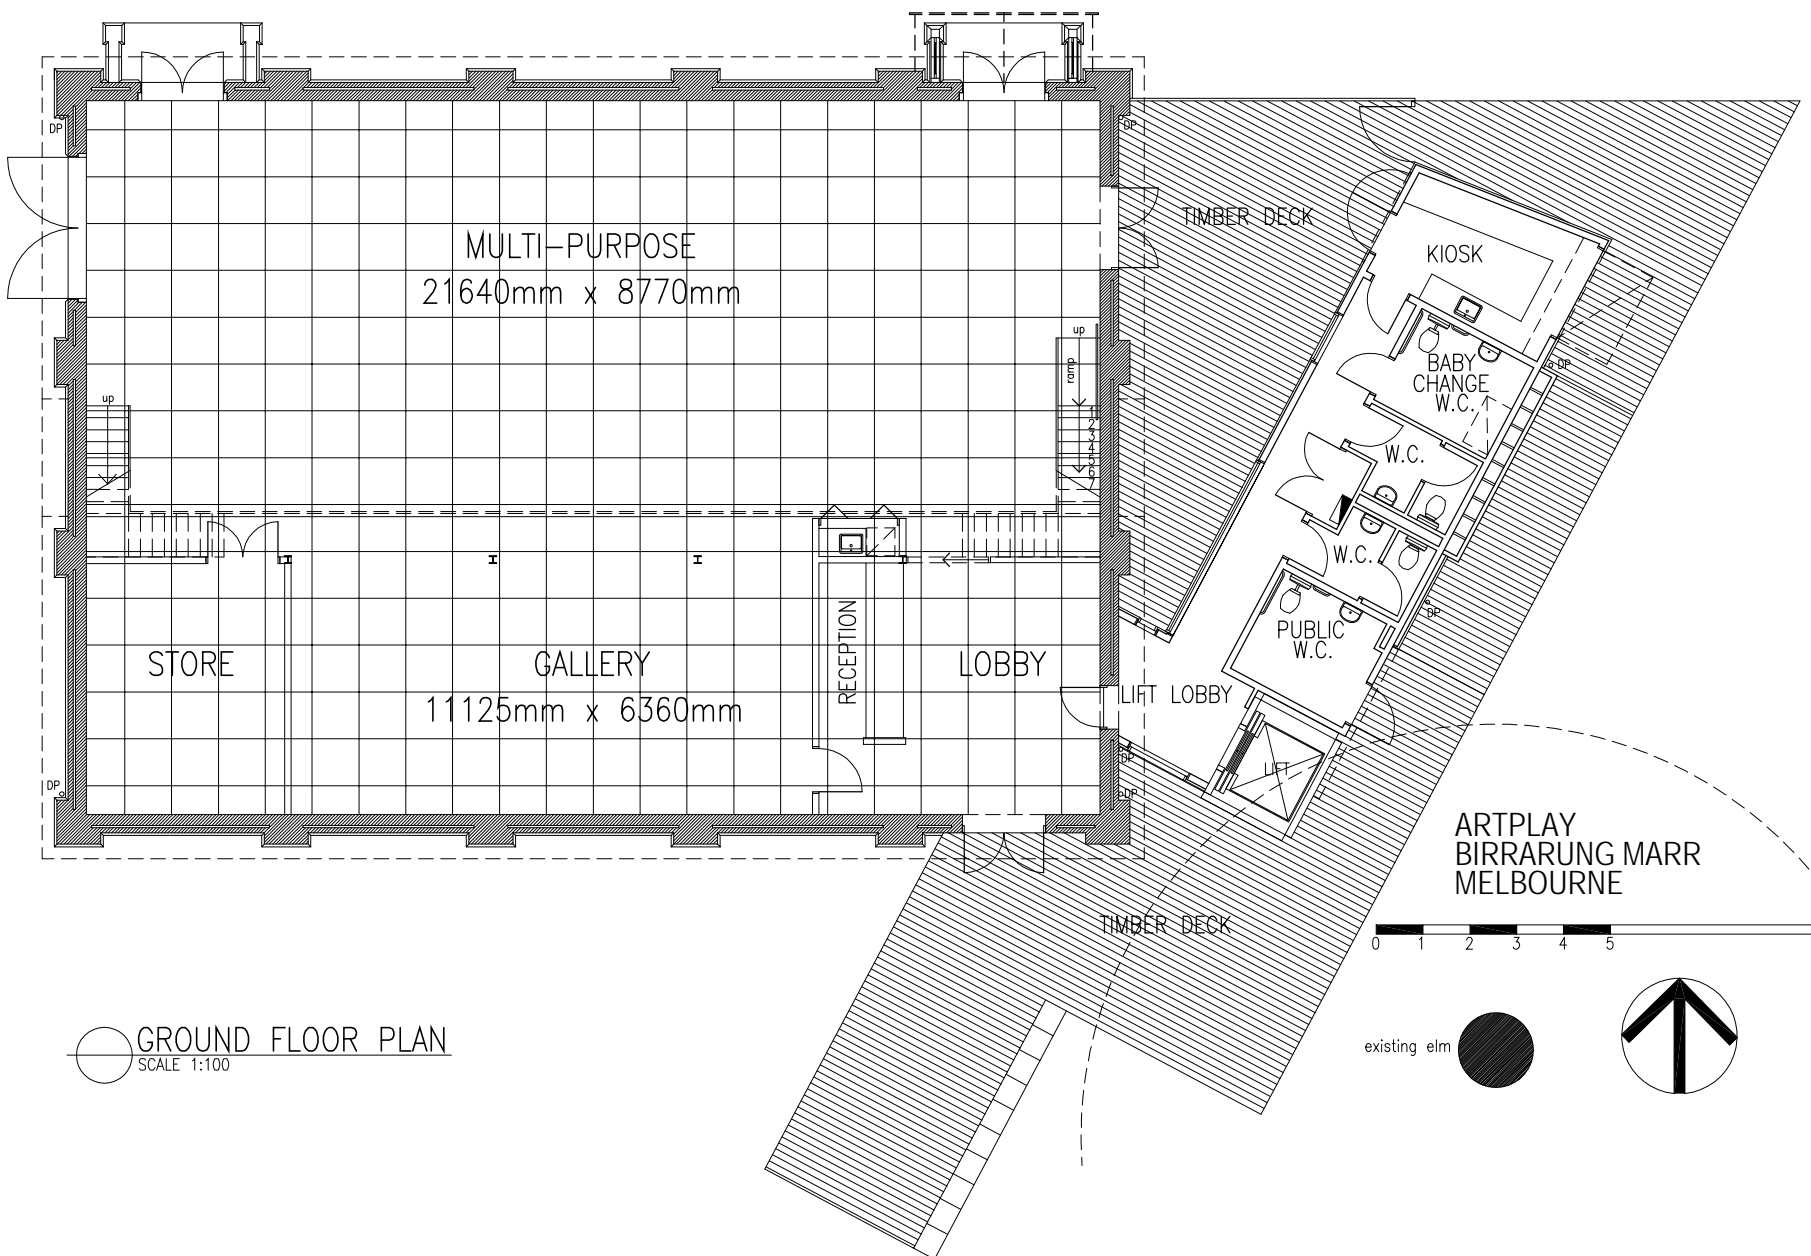

UPPER (MEZZANINE) FLOOR PLAN
SCALE 1:100

GROUND FLOOR PLAN
SCALE 1:100

ARTPLAY
BIRRARUNG MARR
MELBOURNE

existing elm