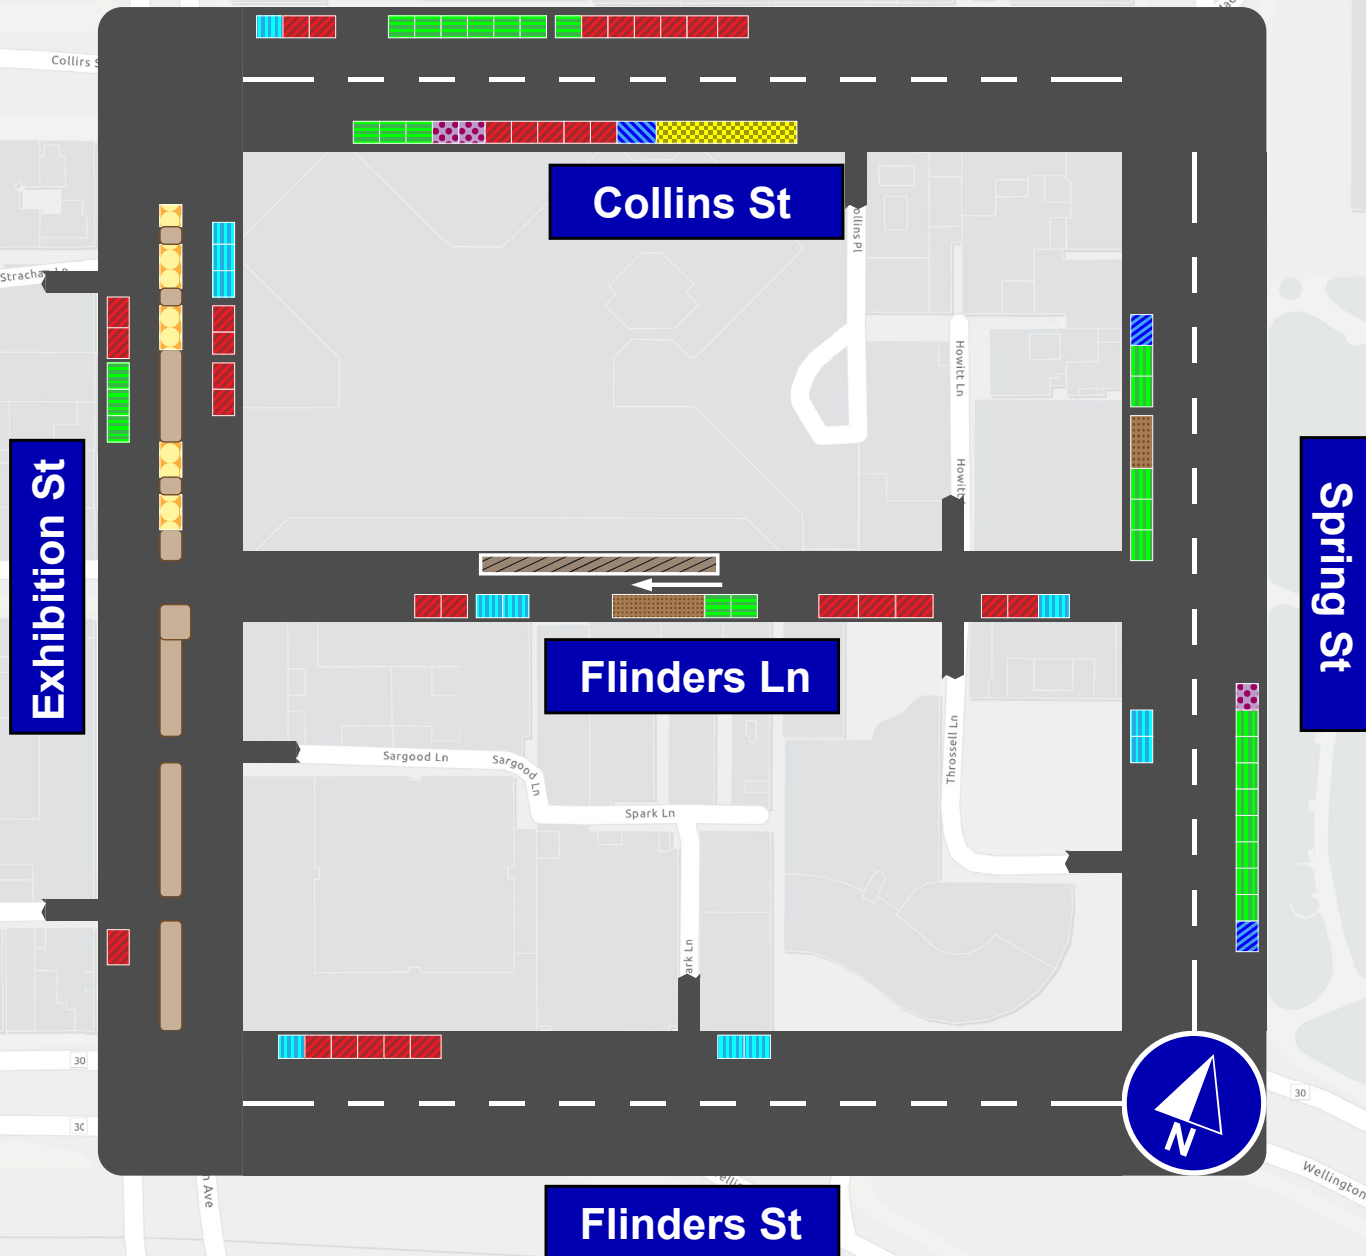

Section one, block – Collins Street, Spring Street, Flinders Street, Exhibition Street

LEGEND

-  Pick Up/ Drop Off
-  Metered Bay
-  Loading Zone
-  Accessible Bay
-  Motorcycle Bay
-  Car Share Bay
-  Taxi Bay
-  Authorised Vehicle Parking
-  Non-Vehicle Occupation
-  Construction Zone