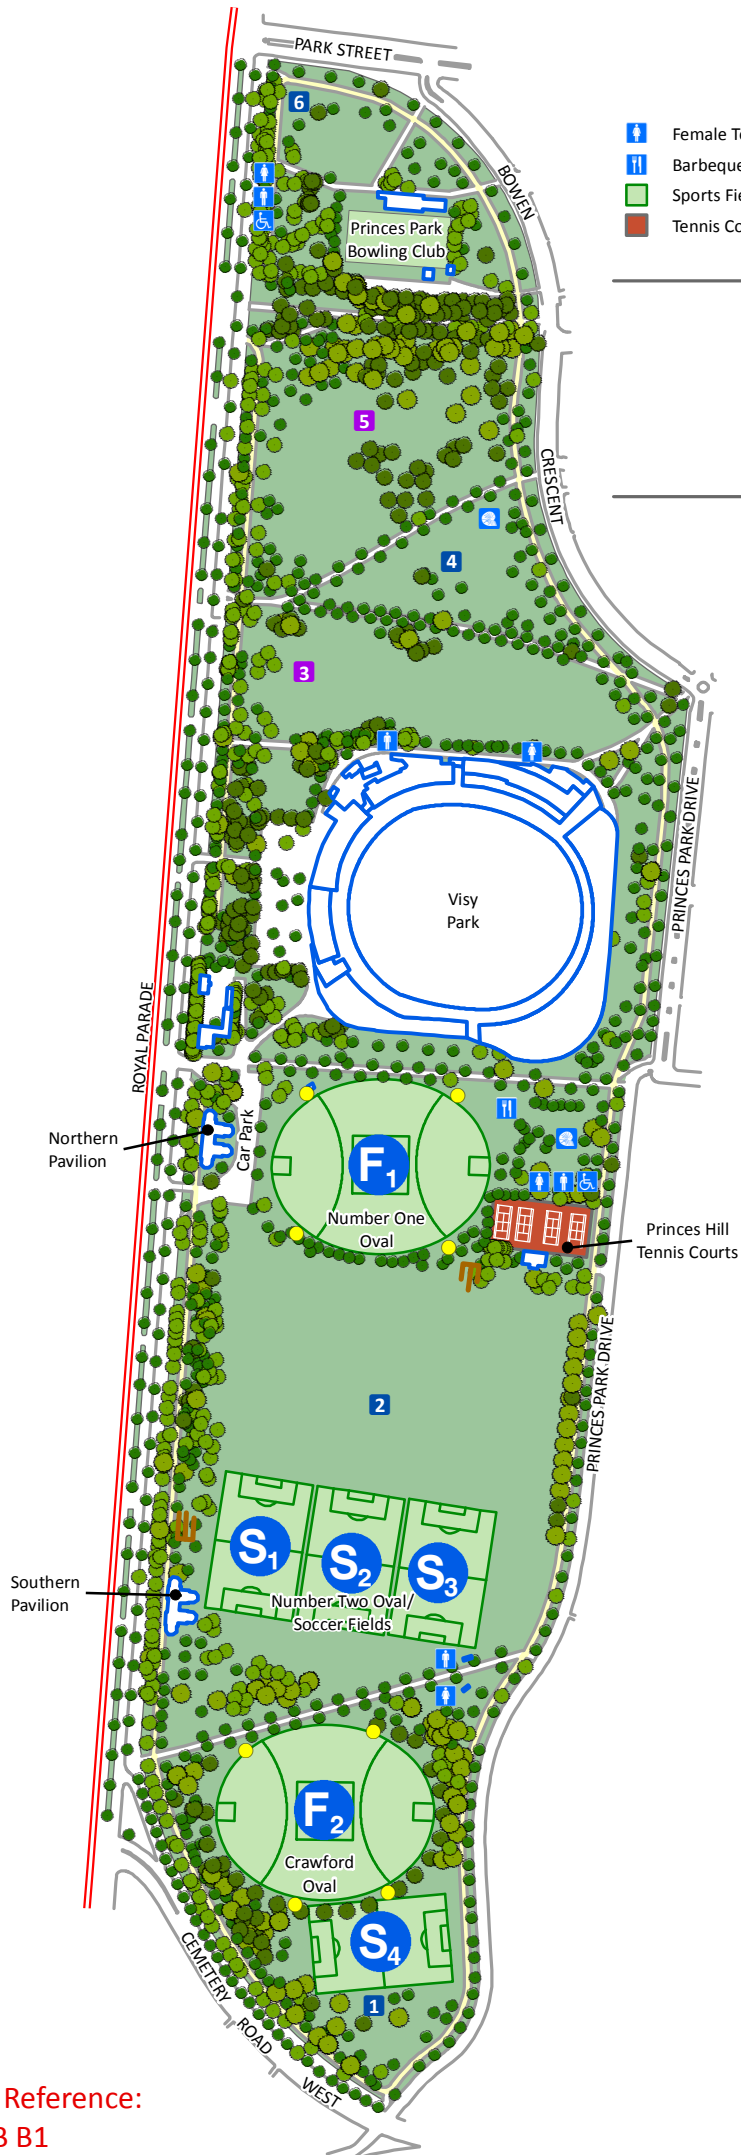

PRINCES PARK

- Female Toilet
- Male Toilet
- Disabled Toilet
- Cricket Nets
- Barbeque
- Playground
- Lawn Number
- Tram Line
- Sports Field
- Running Track
- Event Lawn
- Light Poles
- Tennis Courts
- Building
- Trees & Shrubs

Winter Sports Grounds For Hire

S - Soccer
F - Australian Rules Football

Melways Reference:
2B B1