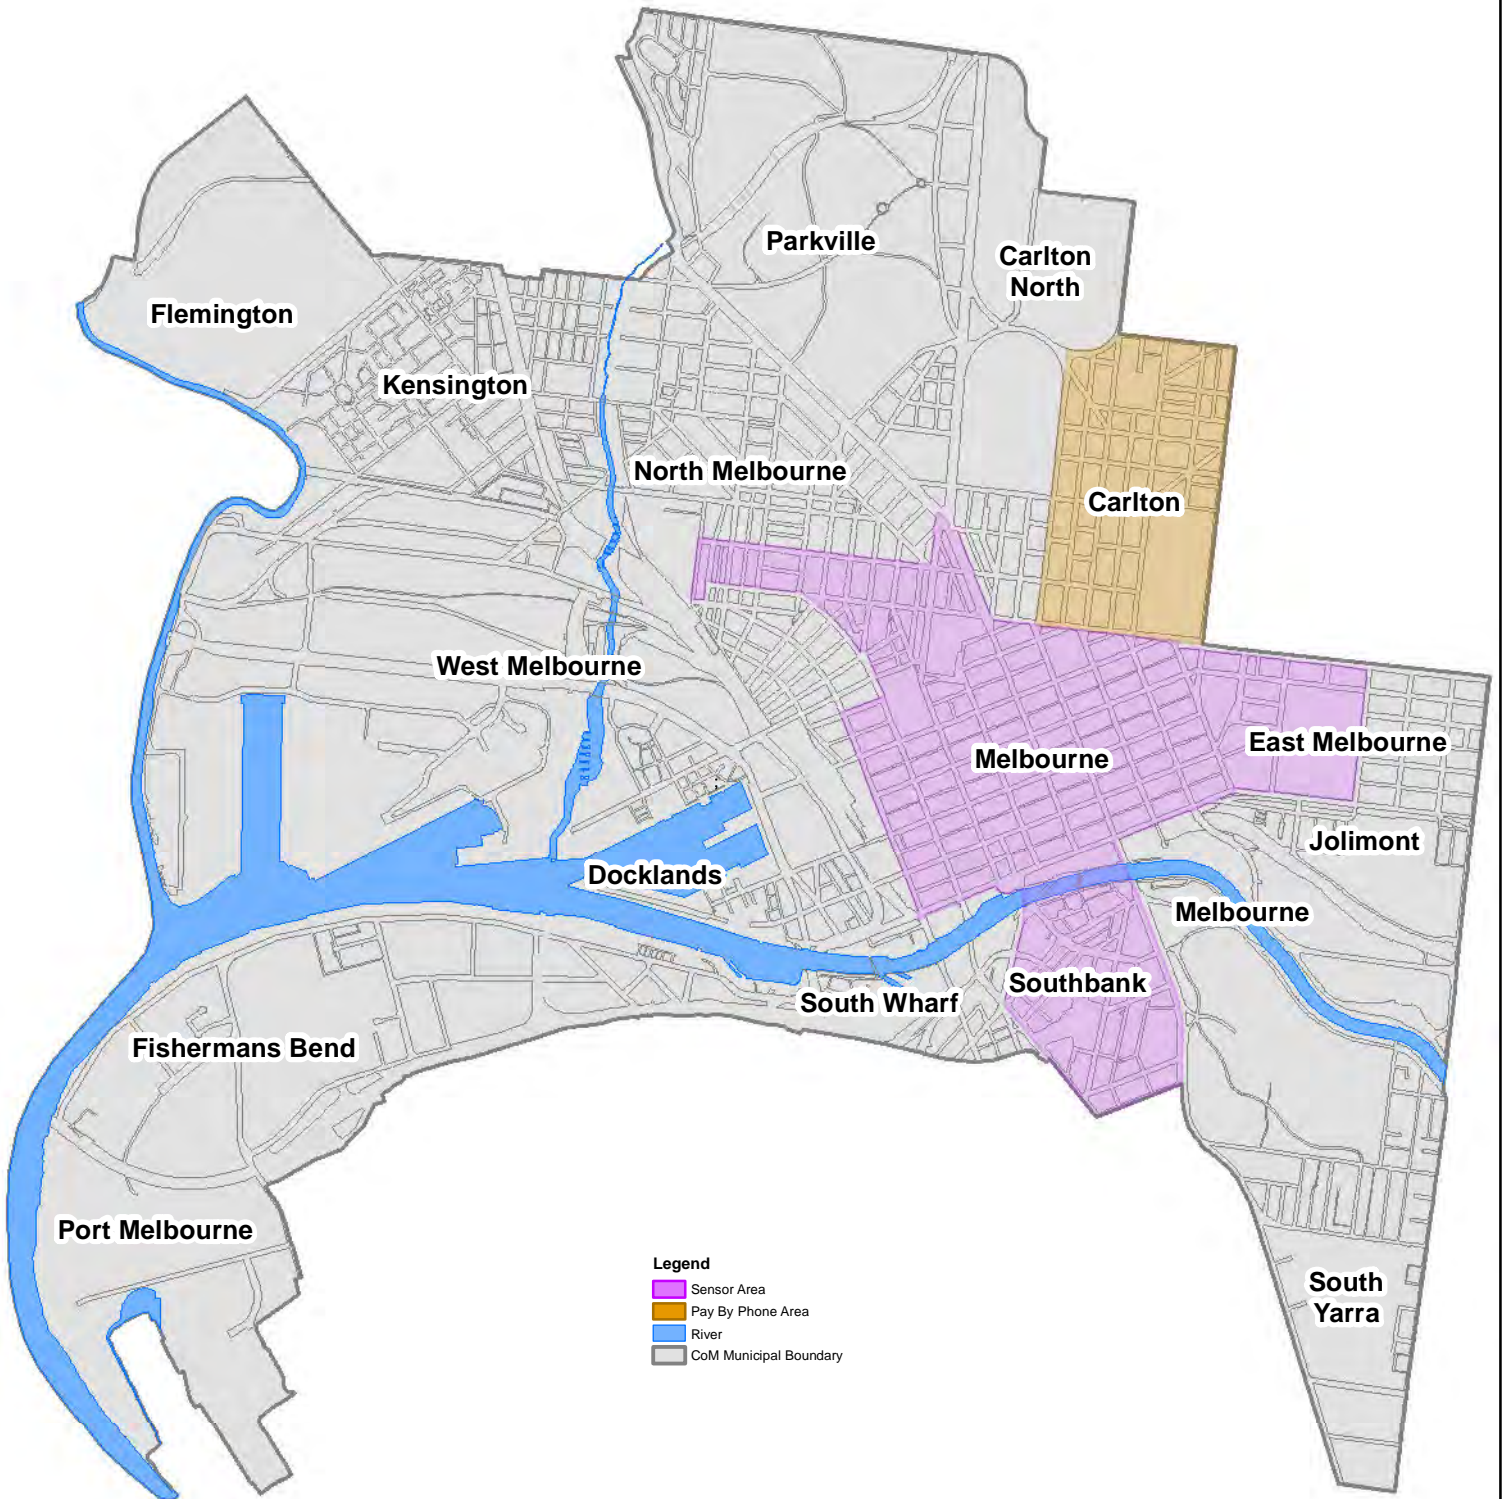

City of Melbourne Parking Technology

- Legend**
- Sensor Area
 - Pay By Phone Area
 - River
 - CoM Municipal Boundary