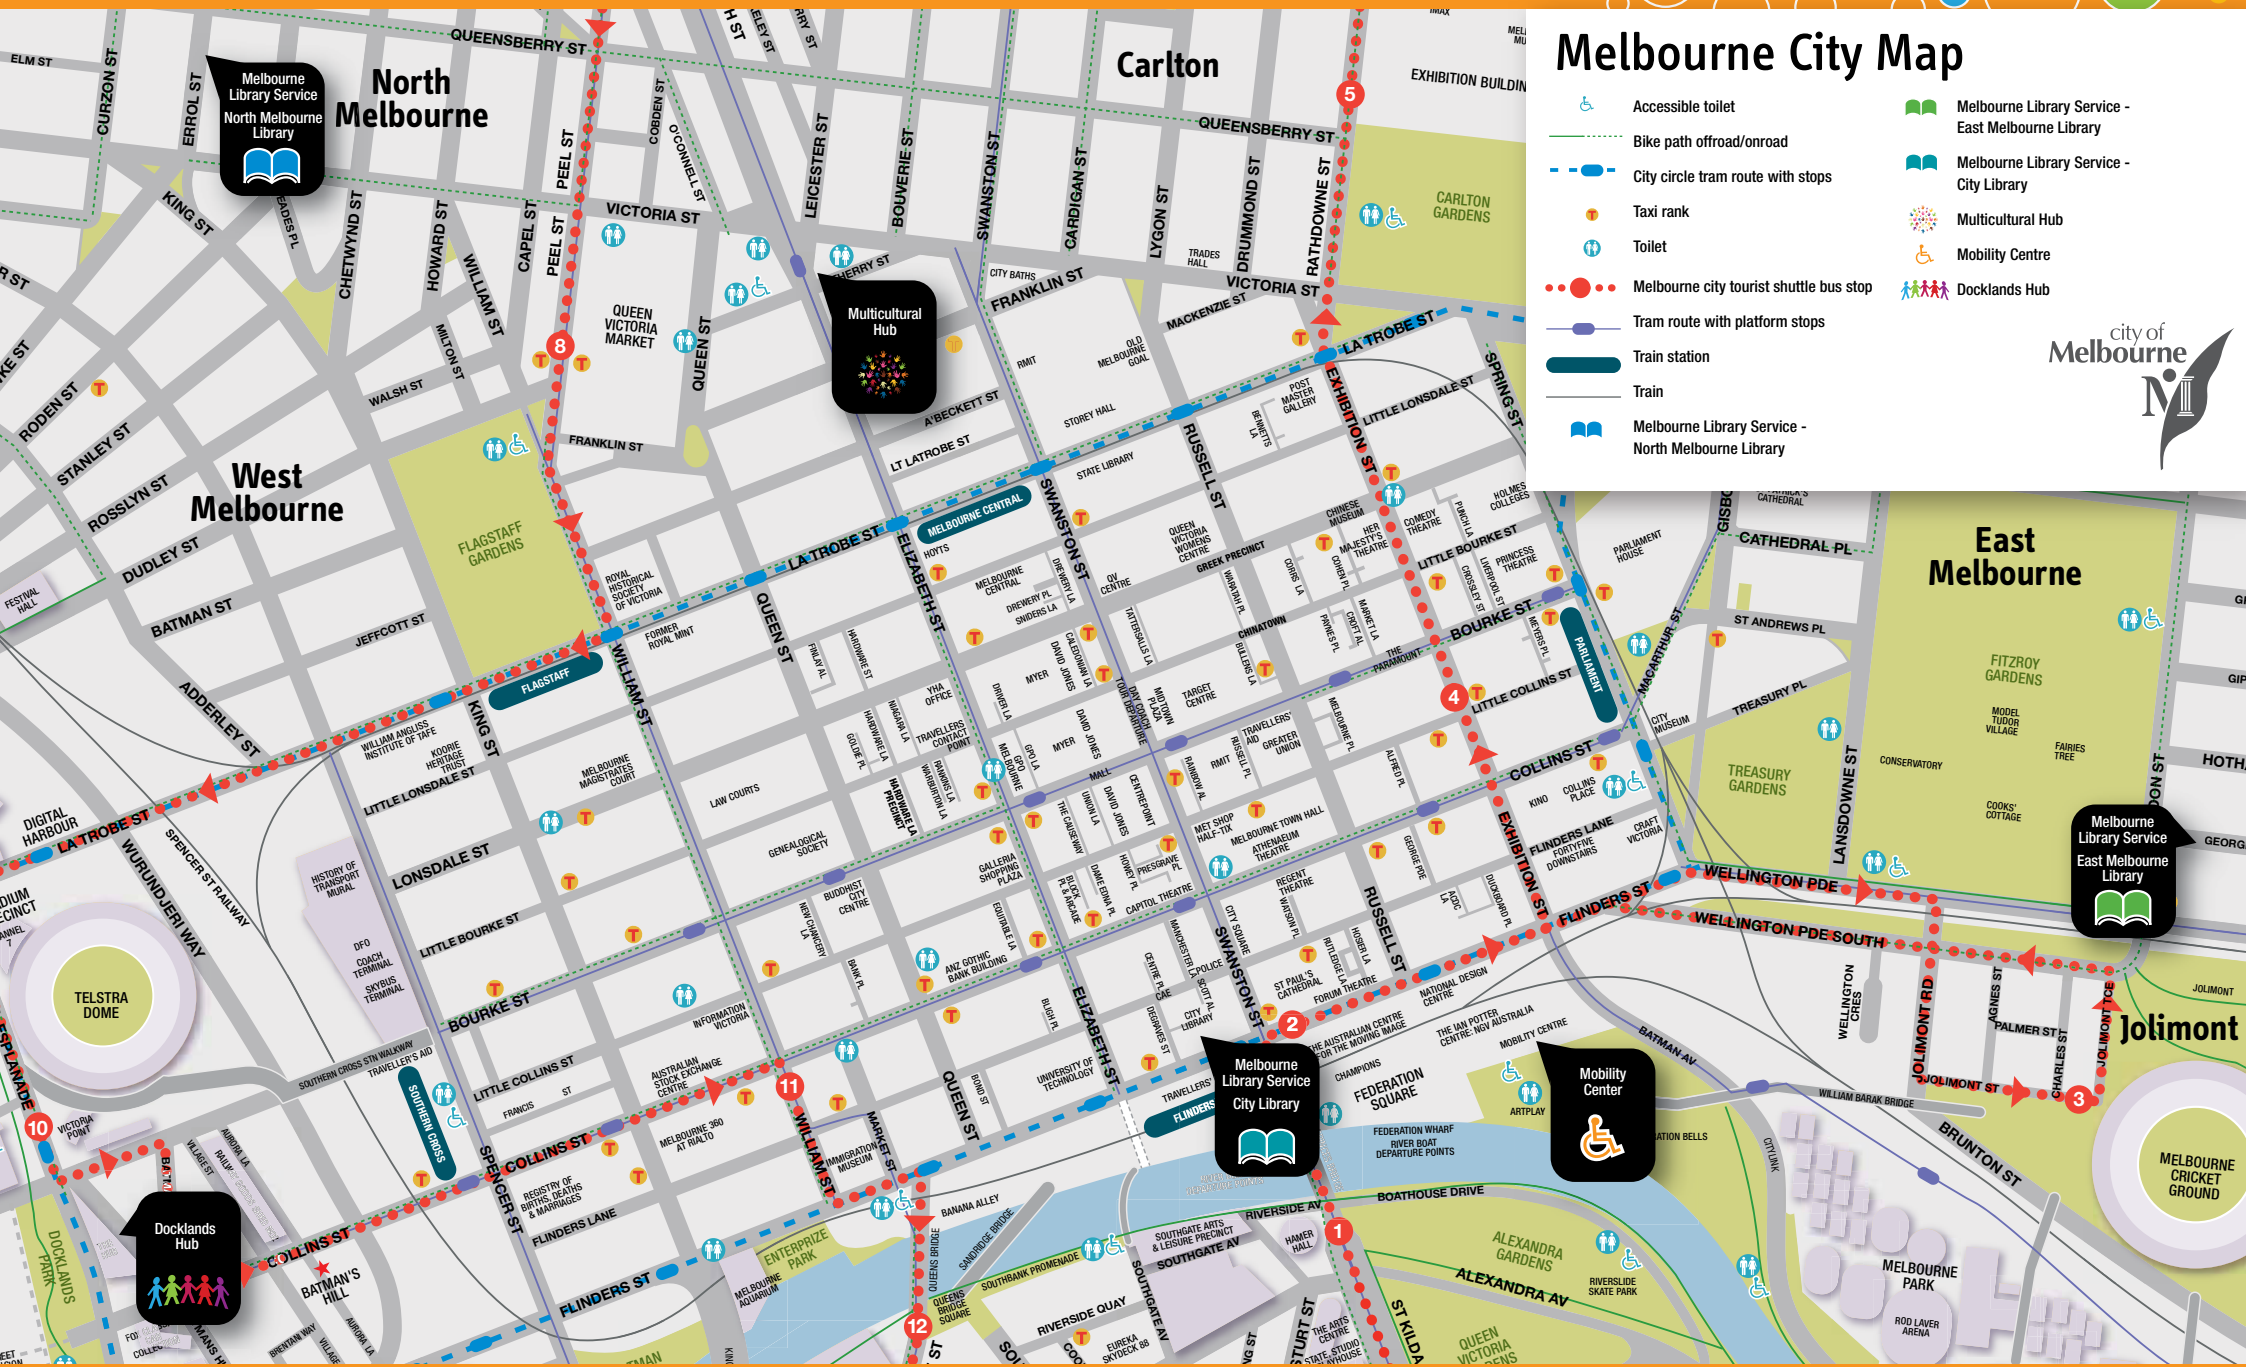

## Melbourne City Map

- Accessible toilet
- Bike path offroad/onroad
- City circle tram route with stops
- Taxi rank
- Toilet
- Melbourne city tourist shuttle bus stop
- Tram route with platform stops
- Train station
- Train
- Melbourne Library Service - North Melbourne Library
- Melbourne Library Service - East Melbourne Library
- Melbourne Library Service - City Library
- Multicultural Hub
- Mobility Centre
- Docklands Hub

**Address:** 17 Waterview Walk, Docklands (near the corner of Bourke Street and Harbour Esplanade – look for the giant rabbit sculpture) Melbourne, VIC 3000  
**Phone:** (03) 8622 4822