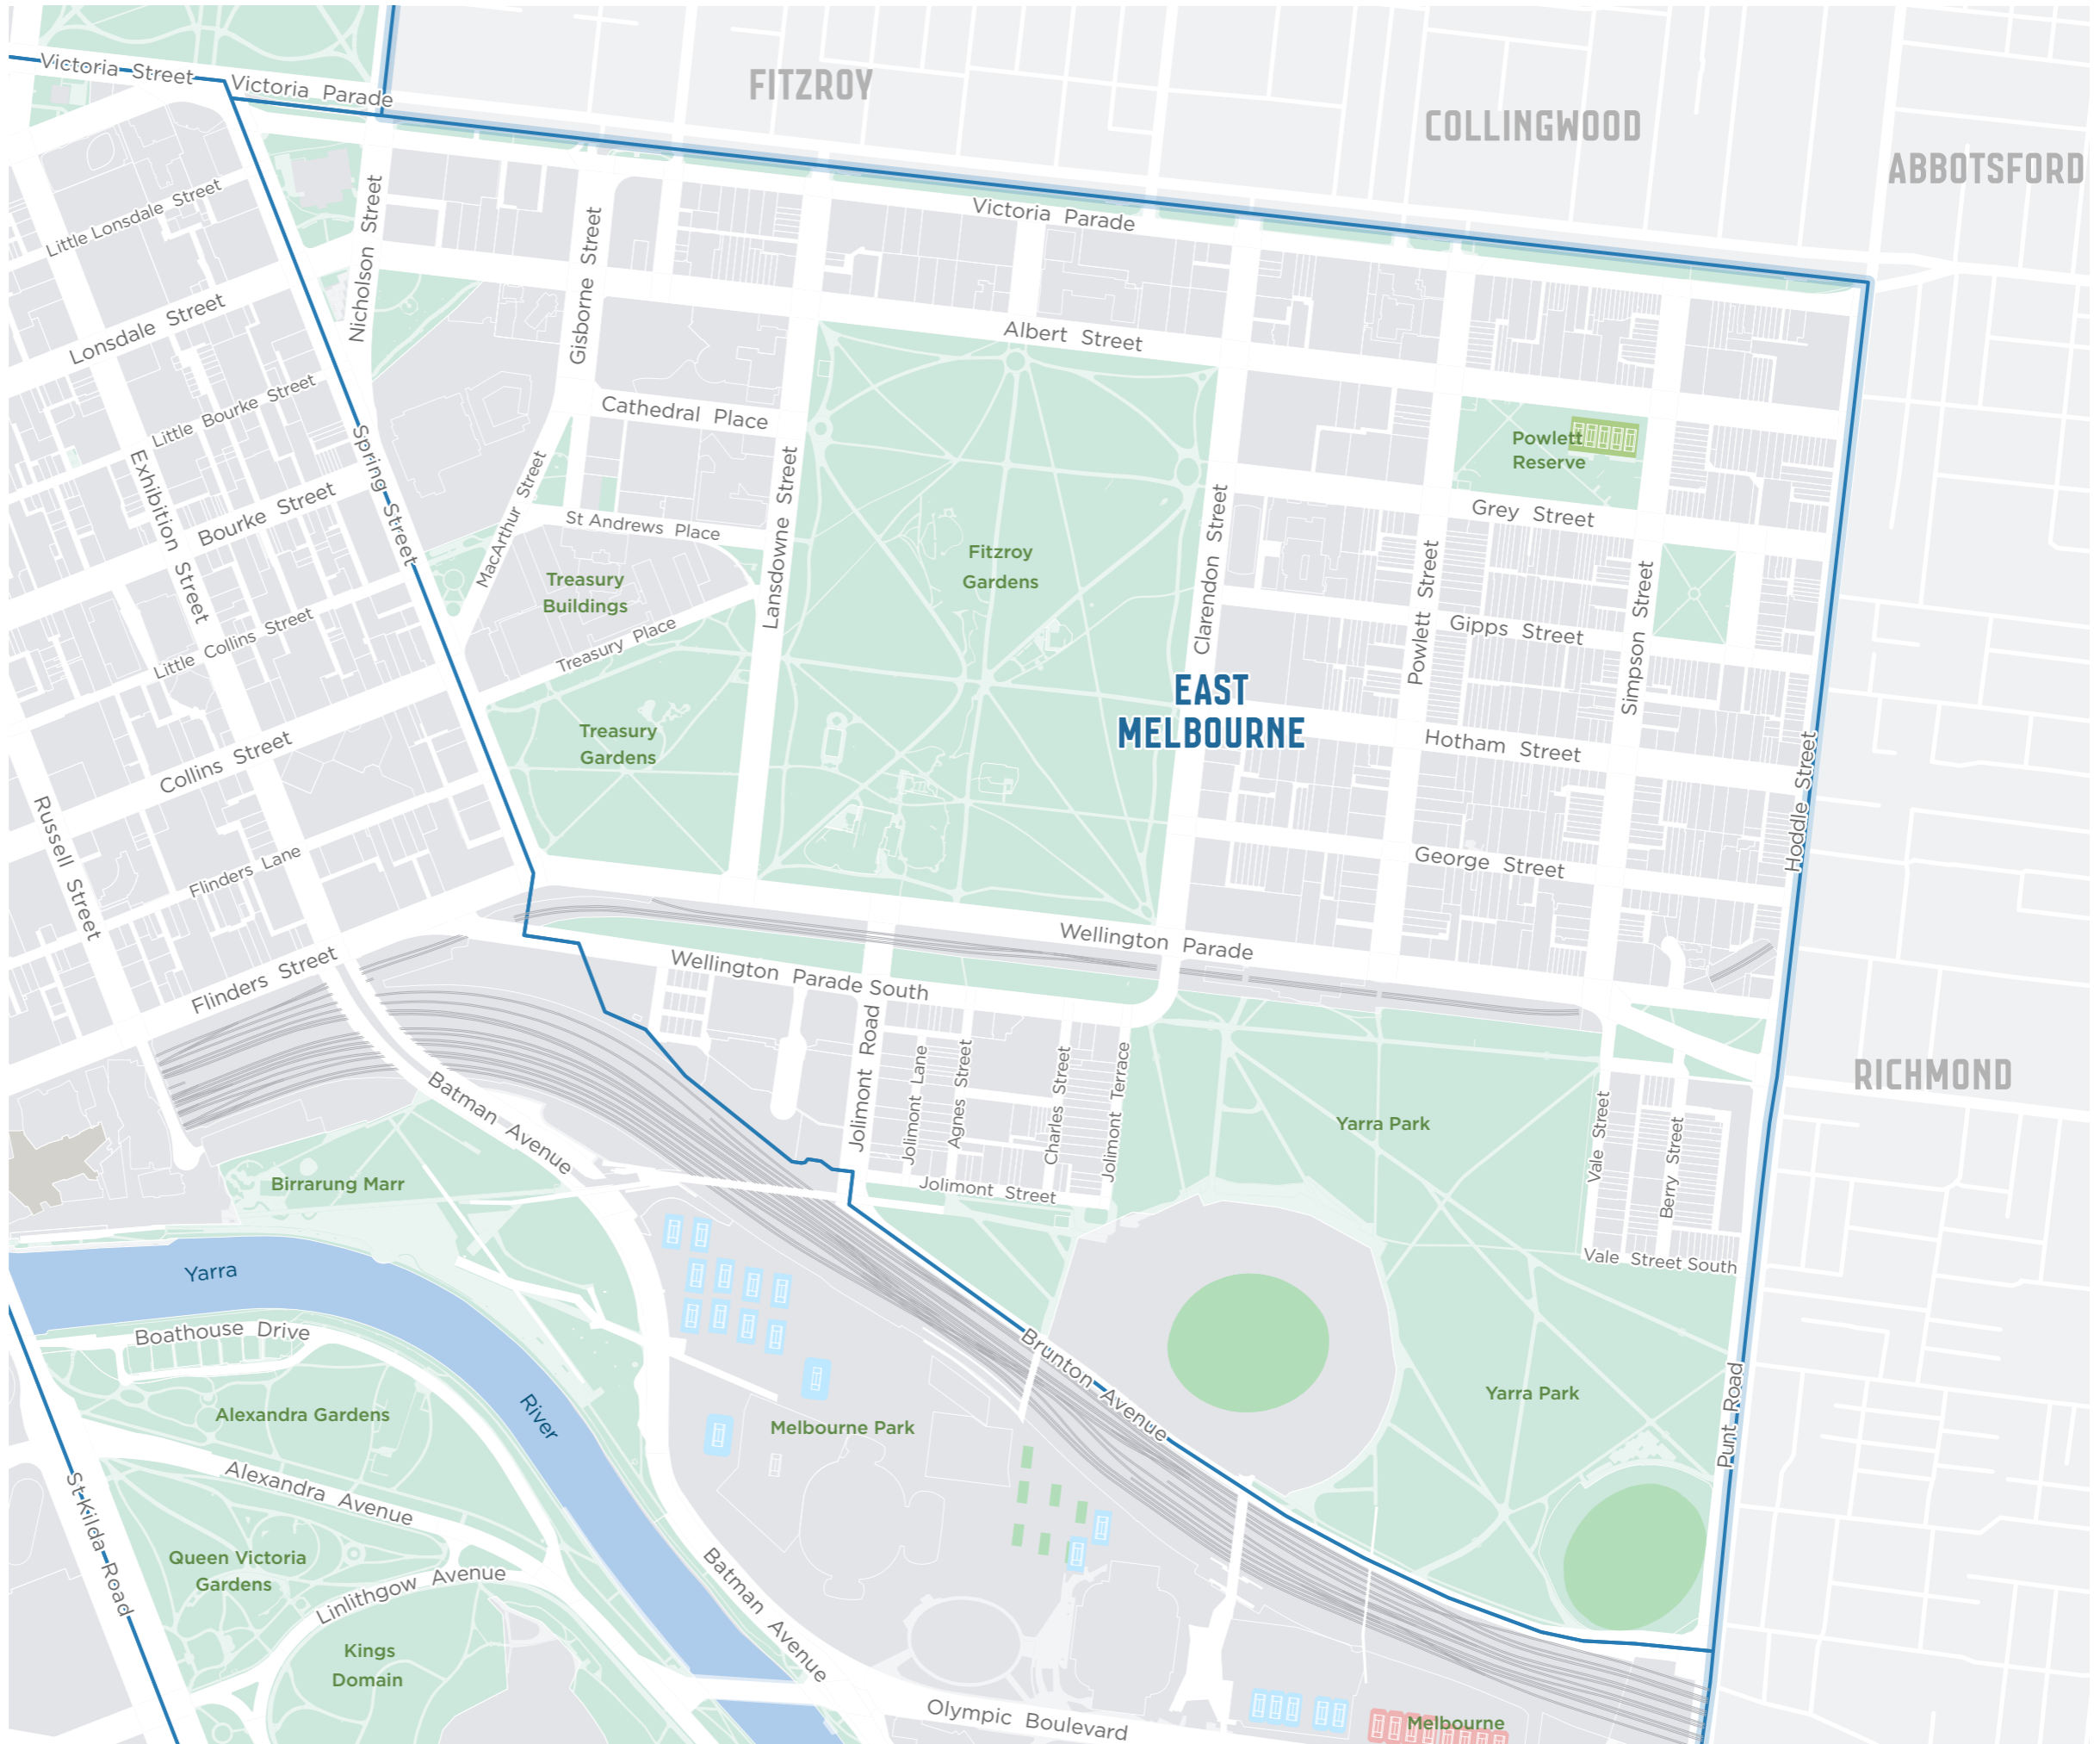

Suburb boundaries

East Melbourne

- Suburb boundary
- Municipal boundary

City of Melbourne