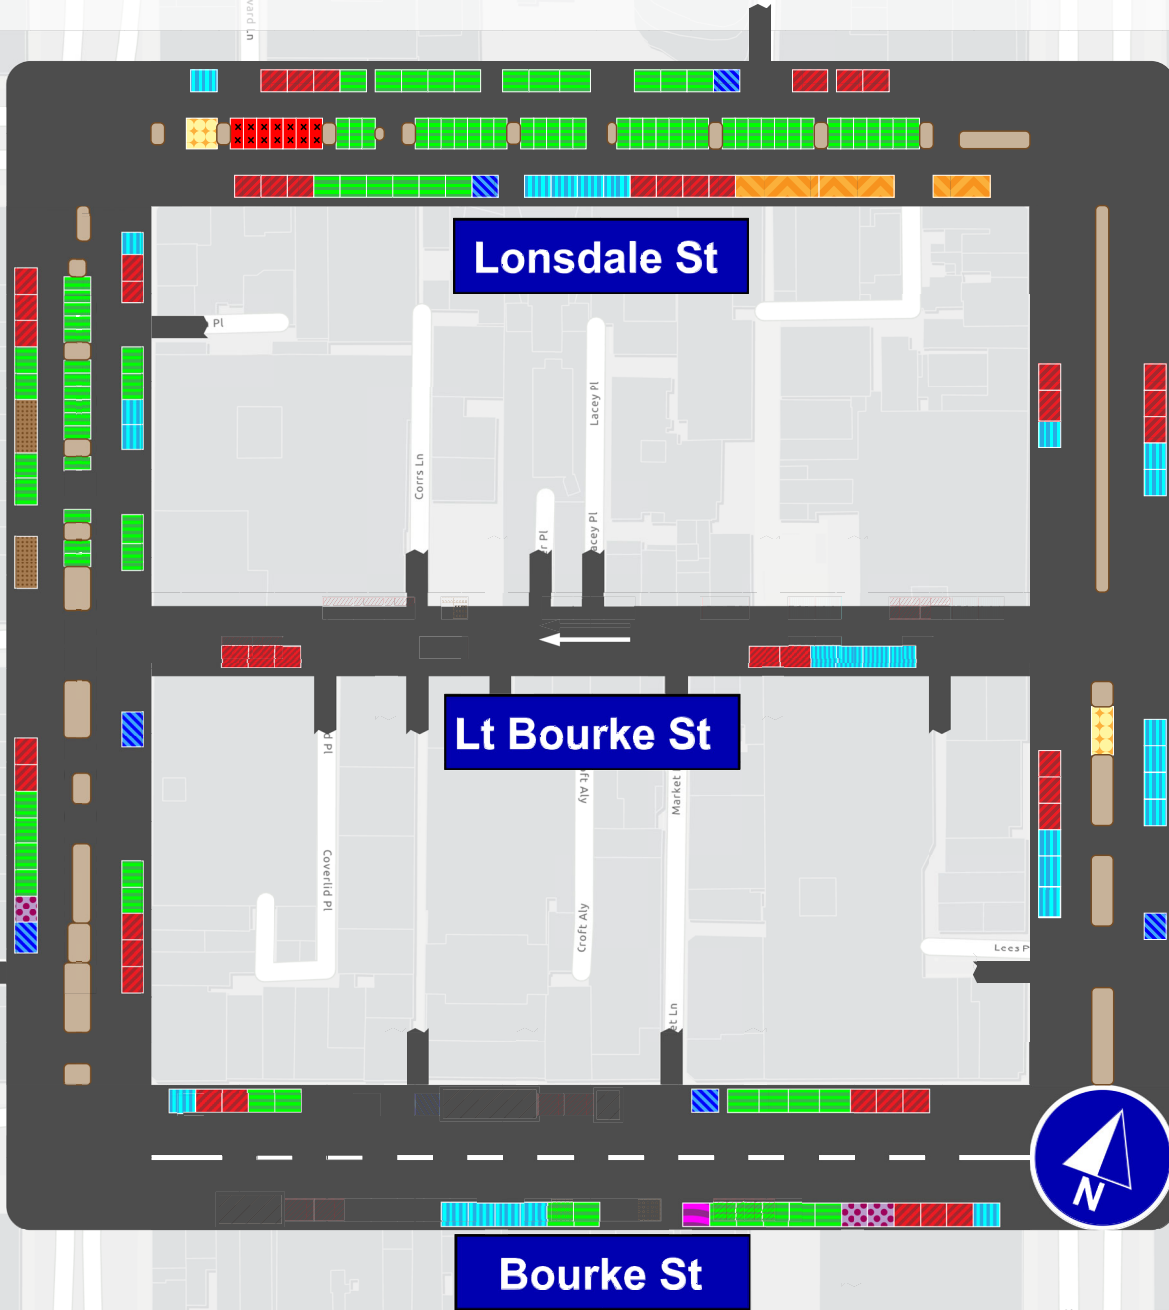

Section two, block – Lonsdale Street, Exhibition Street, Bourke Street, Russell Street

LEGEND

-  Pick Up/ Drop Off
-  Metered Bay
-  Loading Zone
-  Accessible Bay
-  Car Share Bay
-  Postal Vehicle Bay
-  Authorised Vehicle Parking
-  Non-Vehicle Occupation
-  PTV Bus Zone