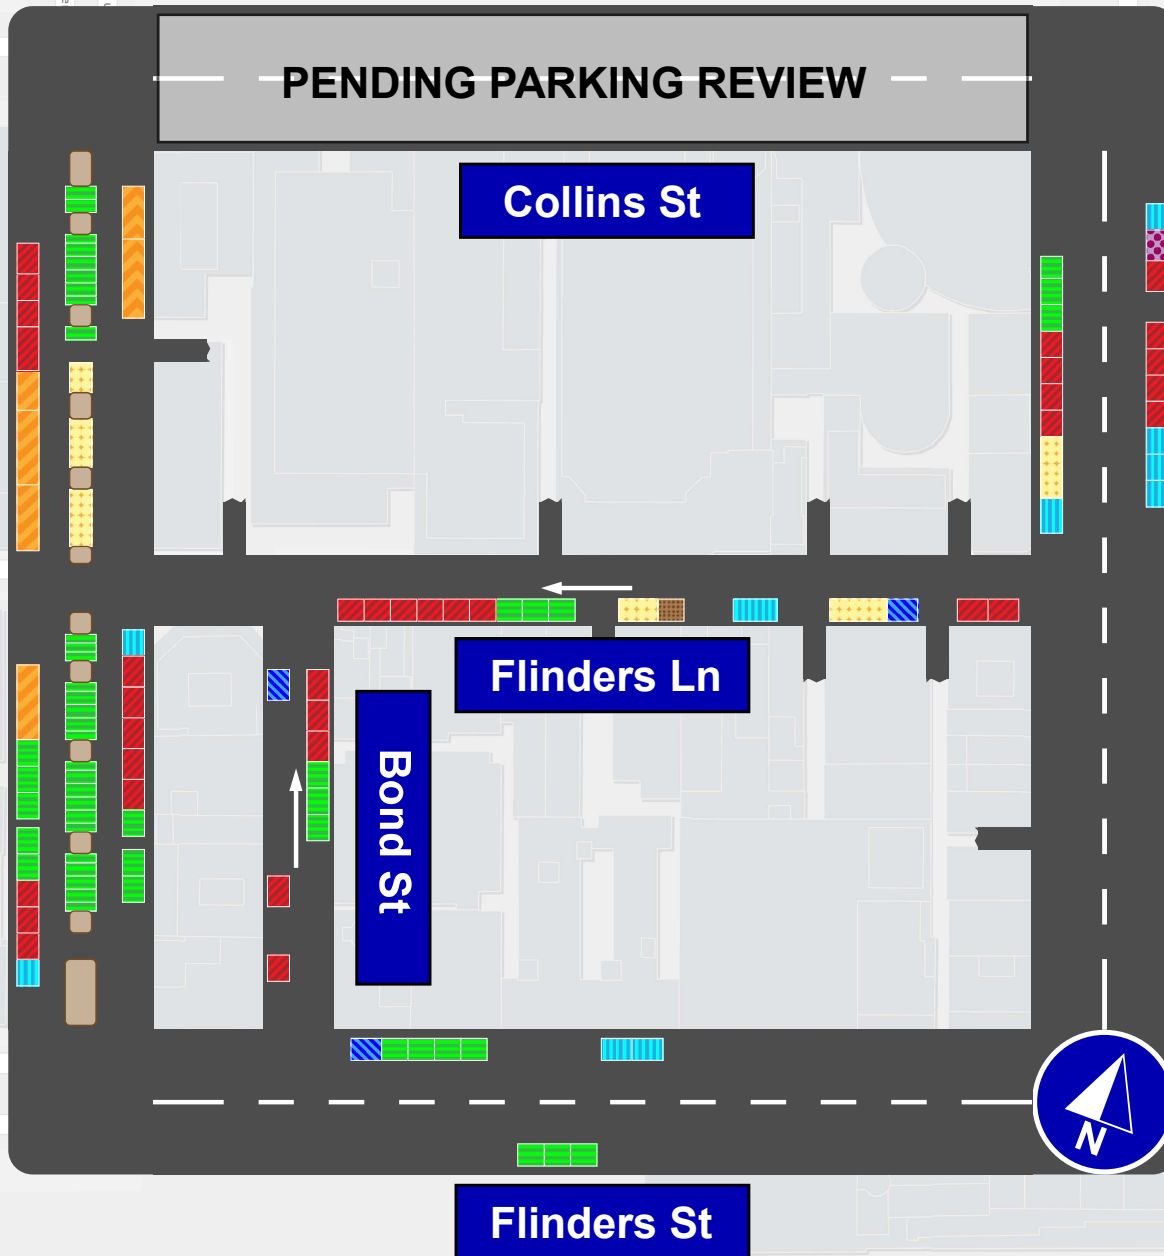

# Section three, block – Collins Street, Elizabeth Street, Flinders Street, Queen Street

## LEGEND

- Pick Up/ Drop Off
- Metered Bay
- Loading Zone
- Accessible Bay
- Motorcycle Bay
- Car Share Bay
- PTV Bus Zone
- Non-Vehicle Occupation