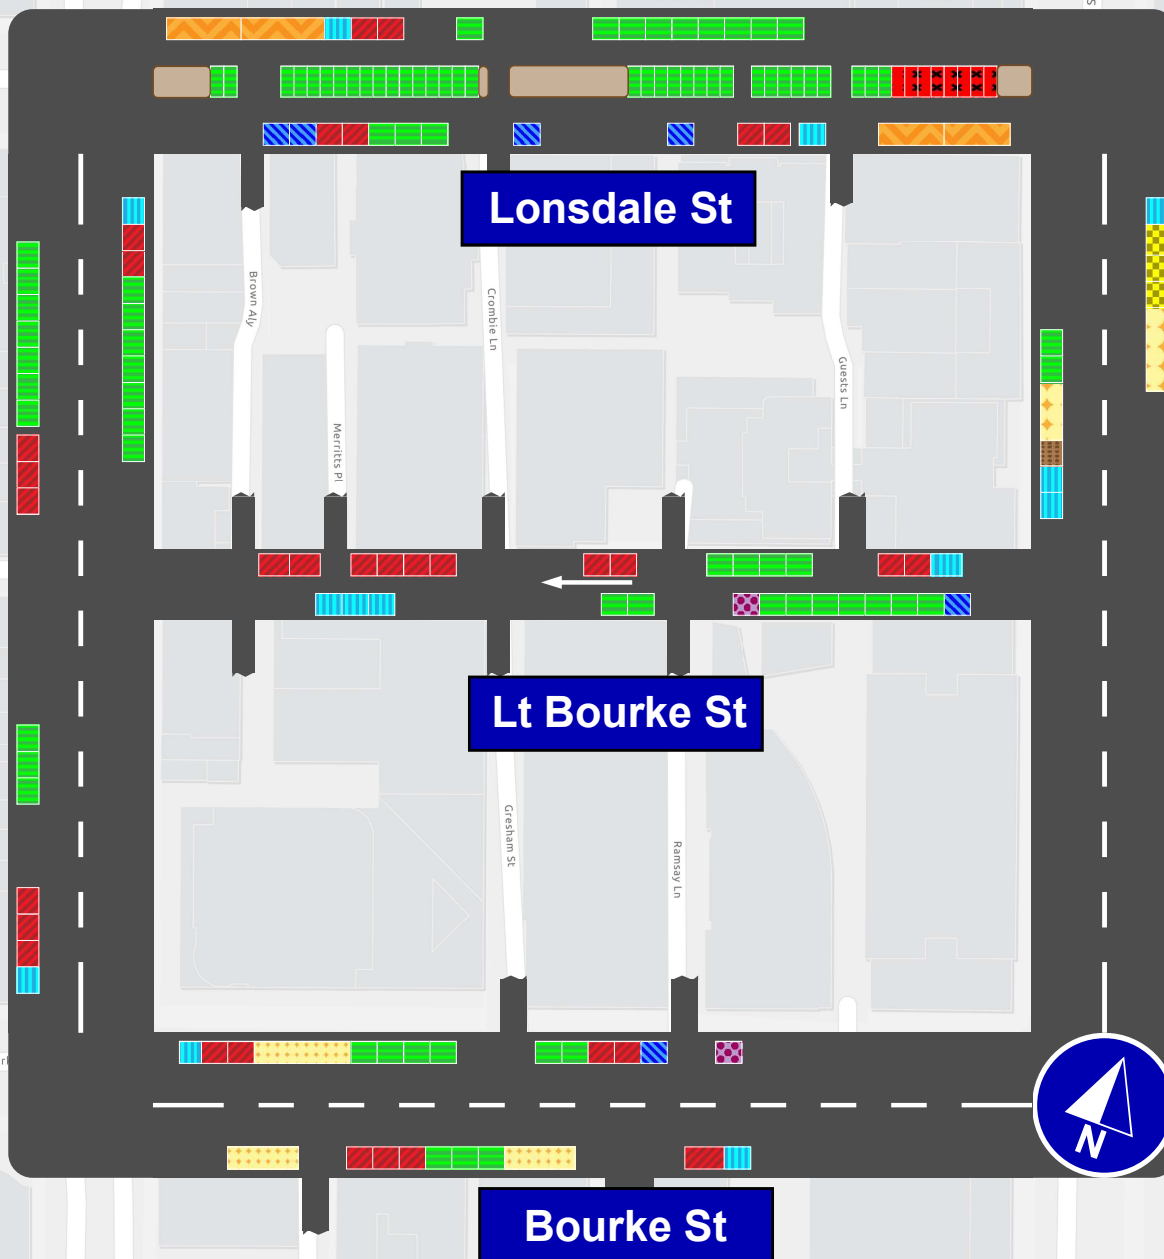

# Section four, block – Lonsdale Street, William Street, Bourke Street, King Street

## LEGEND

-  Pick Up/ Drop Off
-  Metered Bay
-  Loading Zone
-  Accessible Bay
-  Motorcycle Bay
-  PTV Bus Zone
-  Car Share Bay
-  Taxi Bay
-  Non-Vehicle Occupation
-  Authorised Vehicle Parking