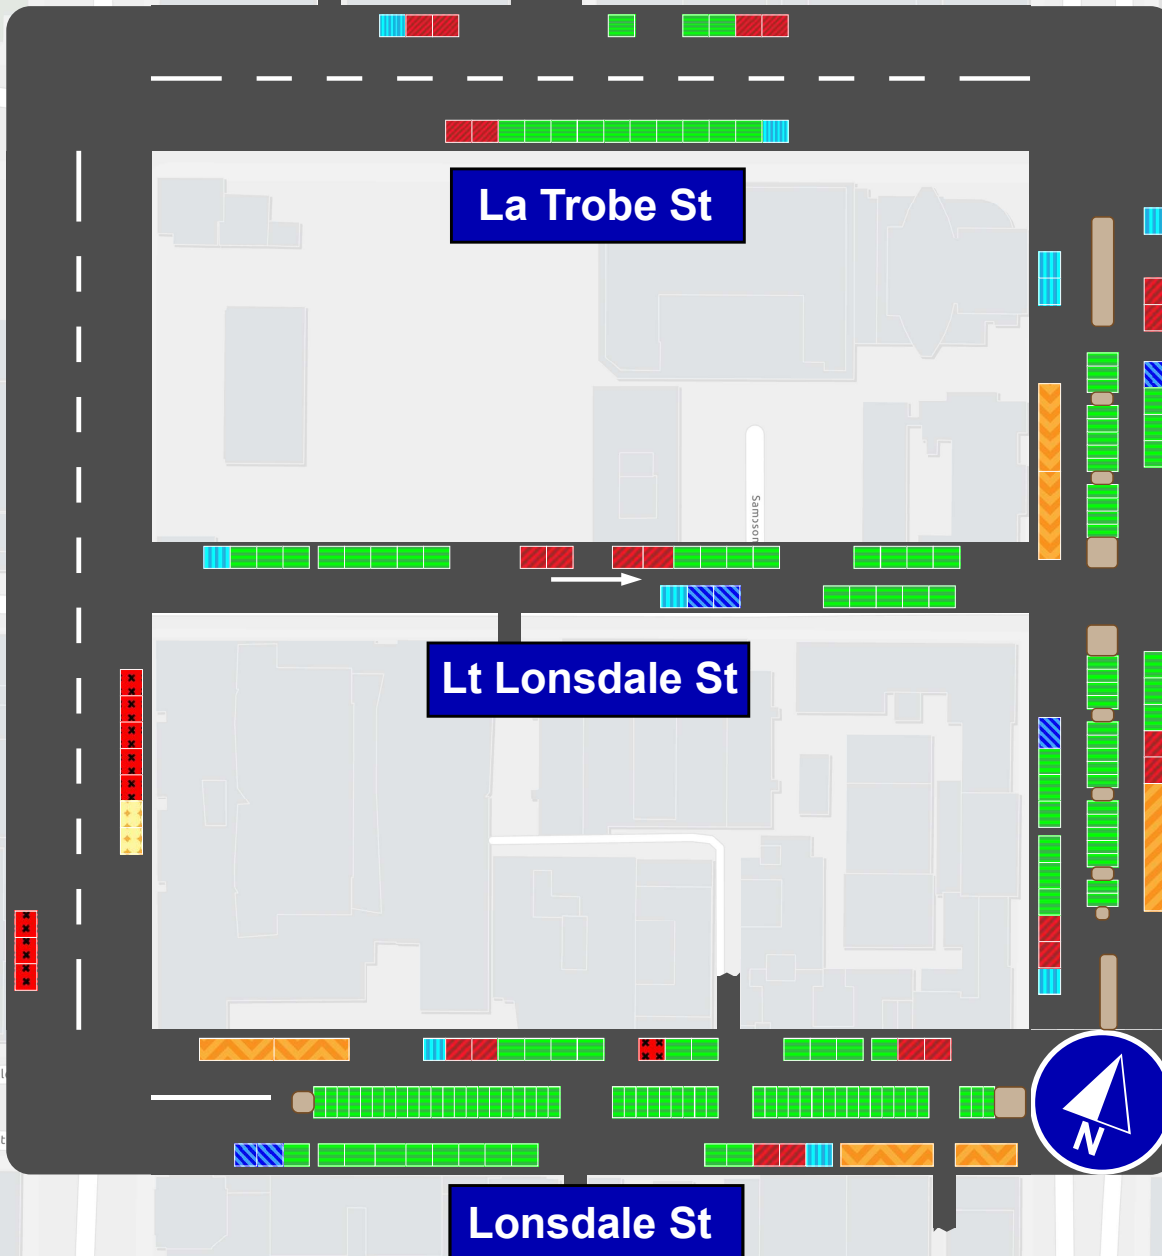

# Section four, block – La Trobe Street, Queen Street, Lonsdale Street, William Street

## LEGEND

-  Pick Up/ Drop Off
-  Metered Bay
-  Loading Zone
-  Accessible Bay
-  Motorcycle Bay
-  PTV Bus Zone
-  Authorised Vehicle Parking