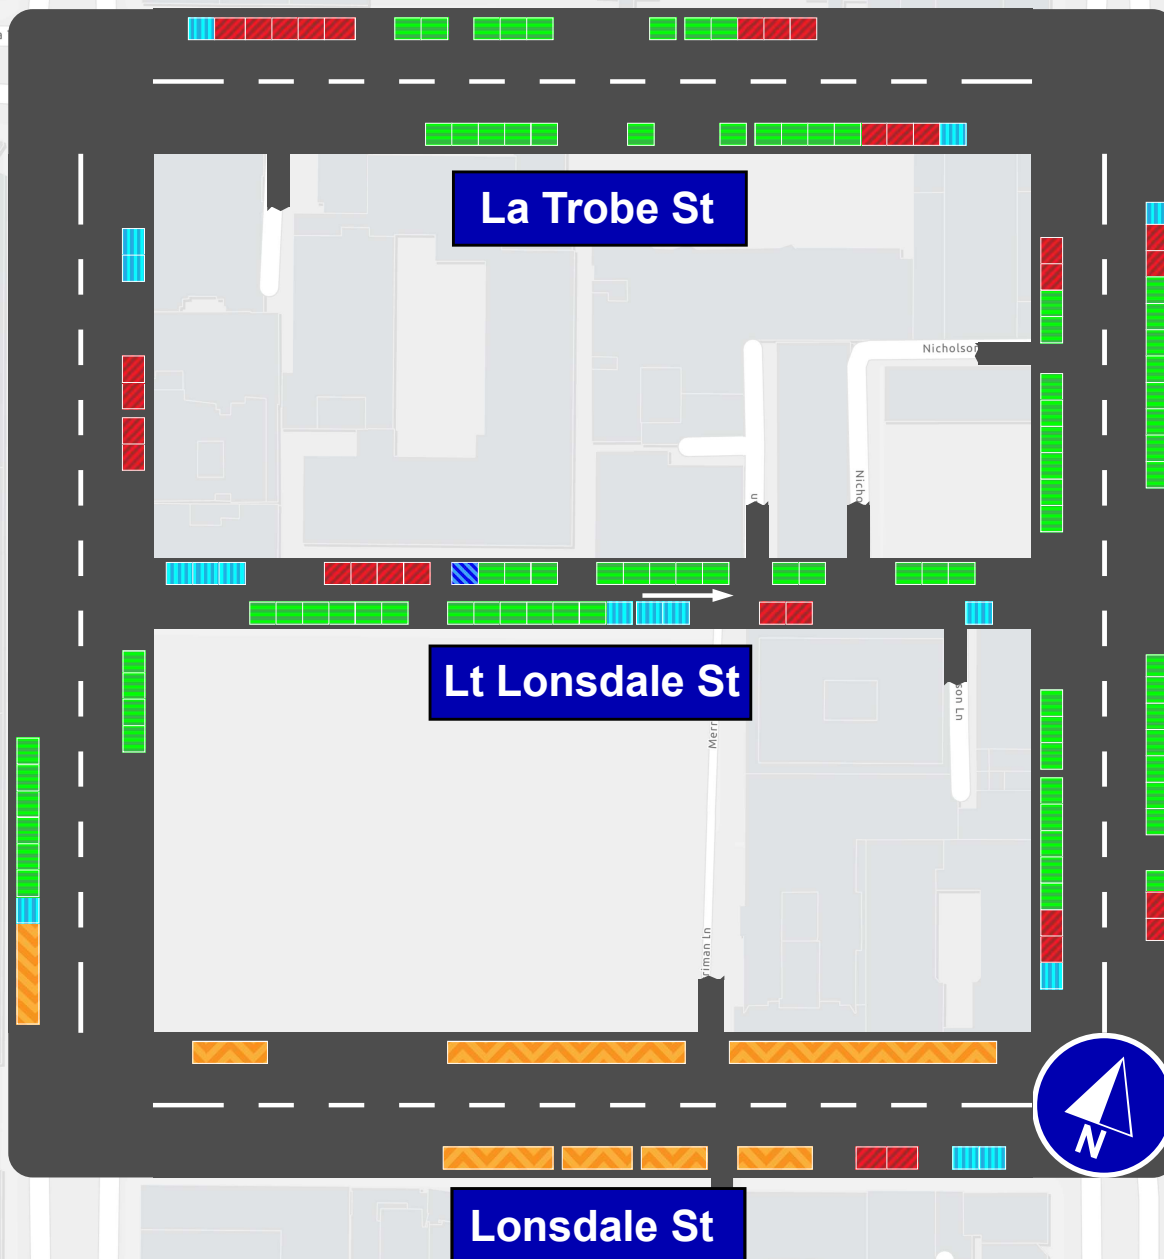

# Section four, block – La Trobe Street, King Street, Lonsdale Street, Spencer Street

CITY OF MELBOURNE

## LEGEND

- Pick Up/ Drop Off
- Metered Bay
- Loading Zone
- Accessible Bay
- Motorcycle Bay
- PTV Bus Zone