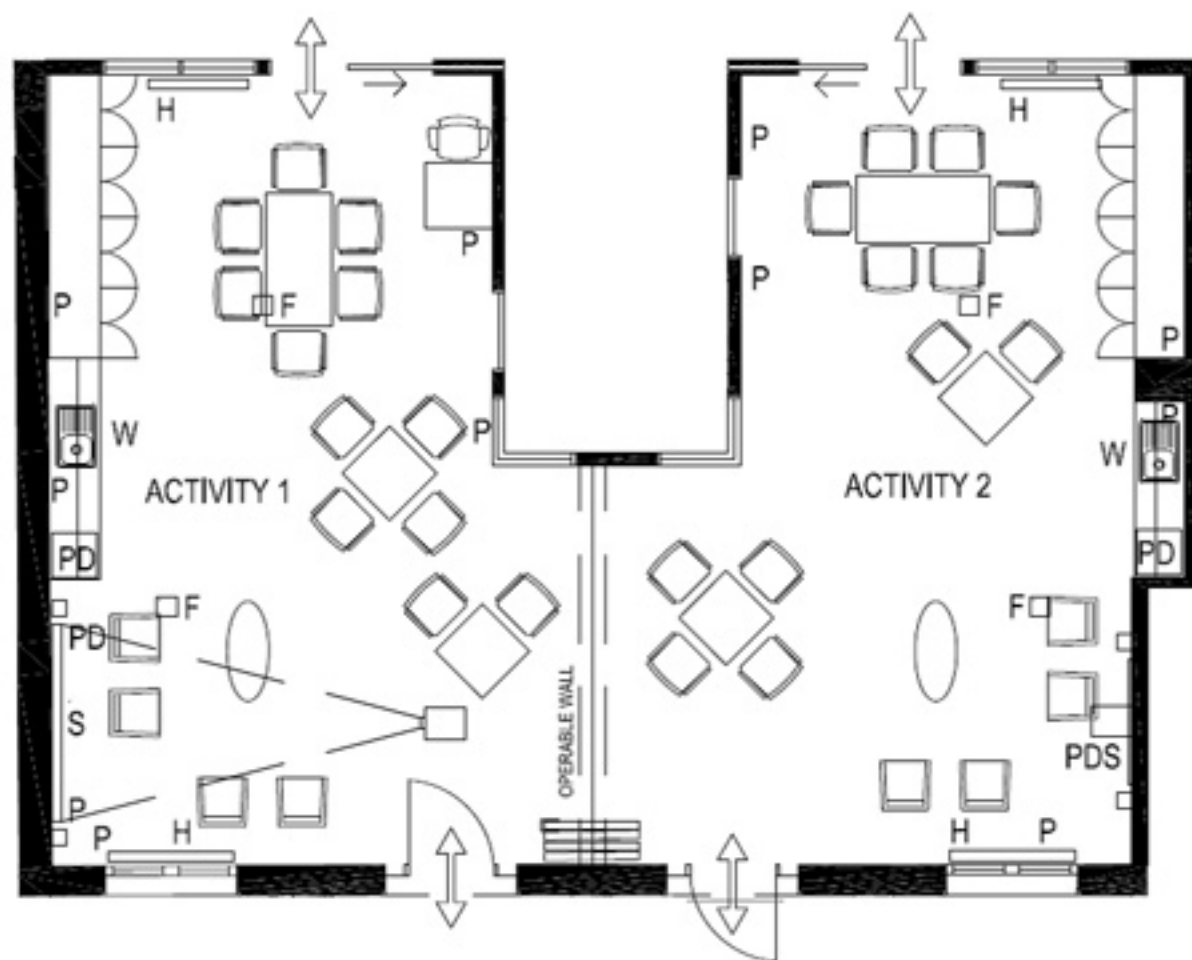

Room size: 112m<sup>2</sup>

- Access 
- Power points P
- Data / AV Points D
- Floor Boxes F
- Water W
- Screen S
- Heater H

Location **Ground Floor**

0 1m 2m 5m