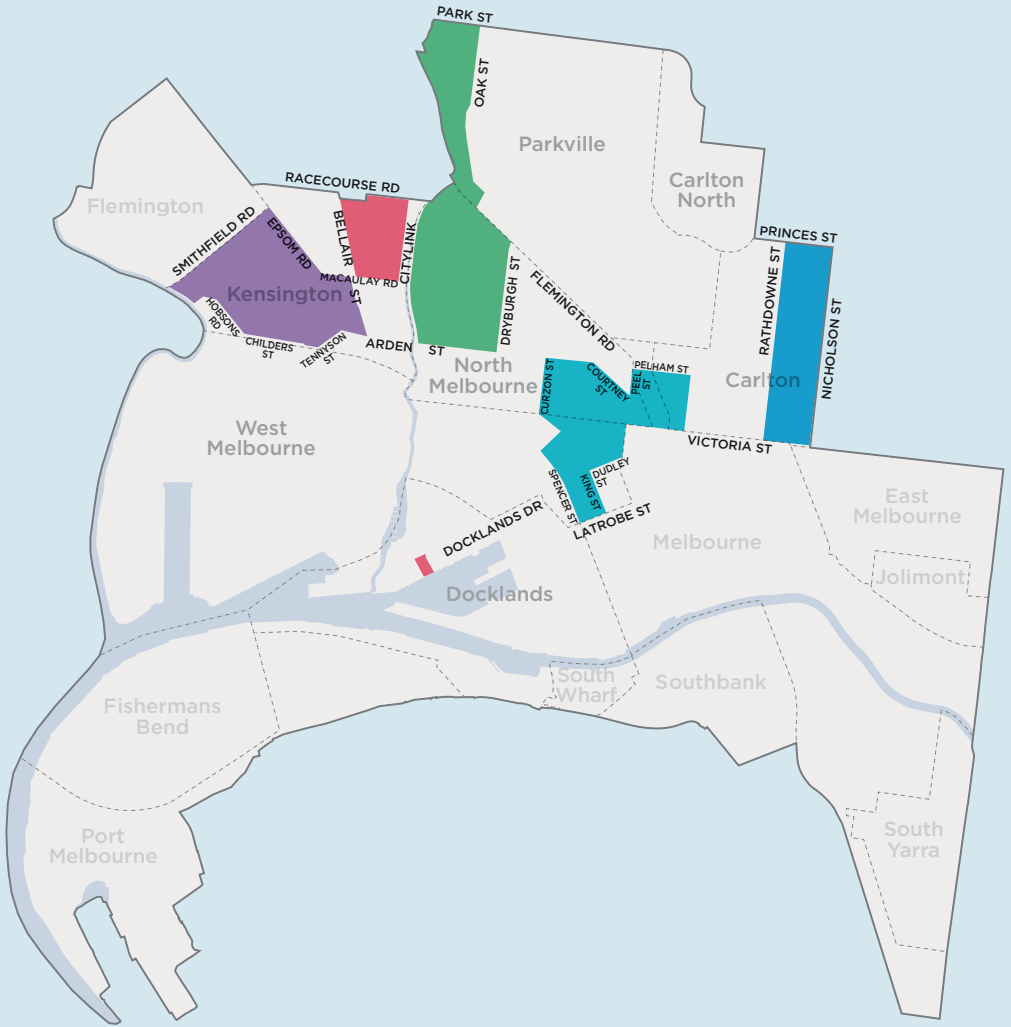

Waste collection calendar 2022-2023

Your food and garden waste bin and your general waste bin will be collected weekly on your regular bin collection day.

Your recycling bin will be collected fortnightly on your regular bin collection day.

JULY 2022

S	M	T	W	T	F	S
					1	2
3	4	5	6	7	8	9
10	11	12	13	14	15	16
17	18	19	20	21	22	23
24	25	26	27	28	29	30
31						

AUGUST 2022

S	M	T	W	T	F	S
	1	2	3	4	5	6
7	8	9	10	11	12	13
14	15	16	17	18	19	20
21	22	23	24	25	26	27
28	29	30	31			

SEPTEMBER 2022

S	M	T	W	T	F	S
				1	2	3
4	5	6	7	8	9	10
11	12	13	14	15	16	17
18	19	20	21	22	23	24
25	26	27	28	29	30	

OCTOBER 2022

S	M	T	W	T	F	S
						1
2	3	4	5	6	7	8
9	10	11	12	13	14	15
16	17	18	19	20	21	22
23	24	25	26	27	28	29
30	31					

NOVEMBER 2022

S	M	T	W	T	F	S
		1	2	3	4	5
6	7	8	9	10	11	12
13	14	15	16	17	18	19
20	21	22	23	24	25	26
27	28	29	30			

DECEMBER 2022

S	M	T	W	T	F	S
				1	2	3
4	5	6	7	8	9	10
11	12	13	14	15	16	17
18	19	20	21	22	23	24
25	26	27	28	29	30	31

JANUARY 2023

S	M	T	W	T	F	S
1	2	3	4	5	6	7
8	9	10	11	12	13	14
15	16	17	18	19	20	21
22	23	24	25	26	27	28
29	30	31				

FEBRUARY 2023

S	M	T	W	T	F	S
			1	2	3	4
5	6	7	8	9	10	11
12	13	14	15	16	17	18
19	20	21	22	23	24	25
26	27	28				

MARCH 2023

S	M	T	W	T	F	S
			1	2	3	4
5	6	7	8	9	10	11
12	13	14	15	16	17	18
19	20	21	22	23	24	25
26	27	28	29	30	31	

APRIL 2023

S	M	T	W	T	F	S
						1
2	3	4	5	6	7	8
9	10	11	12	13	14	15
16	17	18	19	20	21	22
23	24	25	26	27	28	29
30						

MAY 2023

S	M	T	W	T	F	S
	1	2	3	4	5	6
7	8	9	10	11	12	13
14	15	16	17	18	19	20
21	22	23	24	25	26	27
28	29	30	31			

JUNE 2023

S	M	T	W	T	F	S
				1	2	3
4	5	6	7	8	9	10
11	12	13	14	15	16	17
18	19	20	21	22	23	24
25	26	27	28	29	30	

- Food and garden waste and general waste collection - weekly
- Recycling collection - fortnightly

You are in Recycling Area A

COLLECTION DAY

- MONDAY
- TUESDAY
- WEDNESDAY
- THURSDAY
- FRIDAY