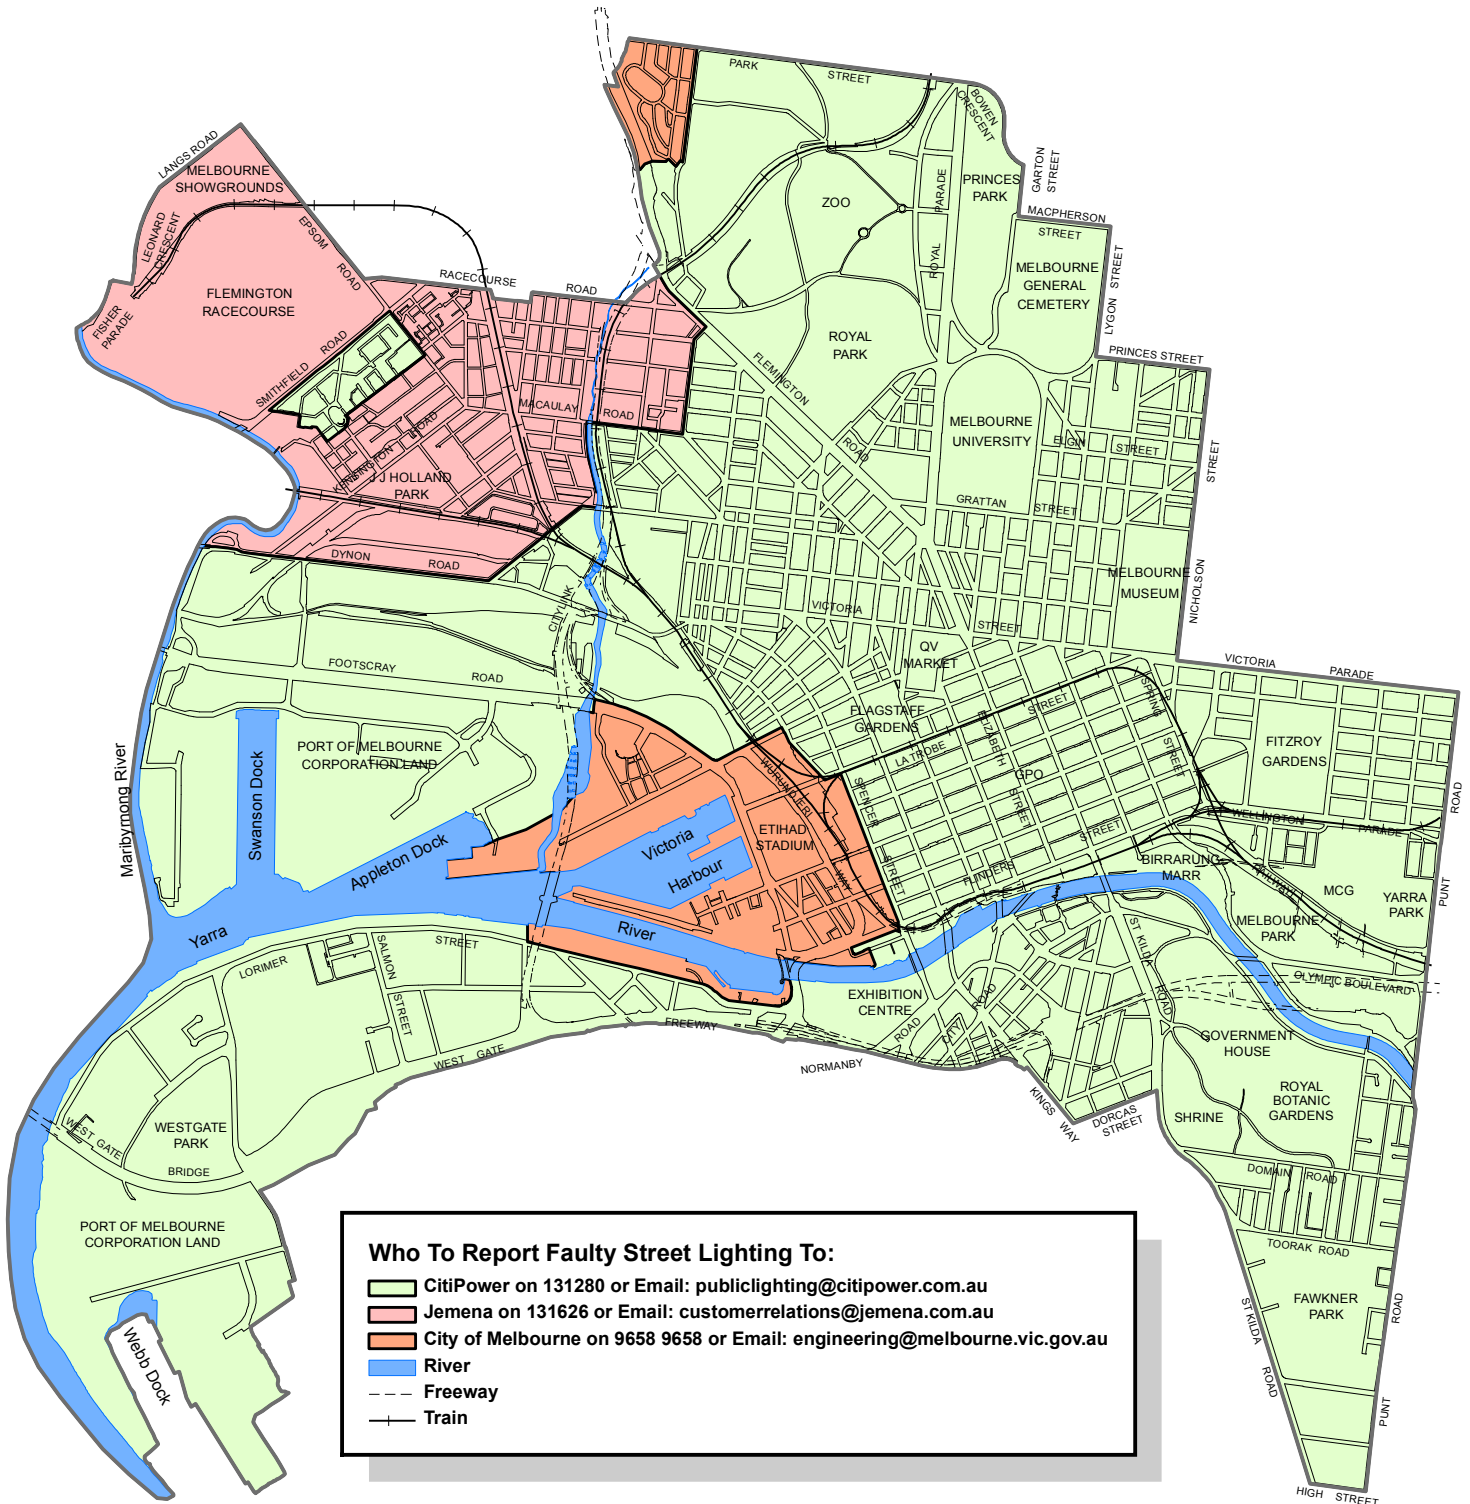

How to Report Faulty Street Lighting

City of Melbourne

MAP SCALE 1:43 000