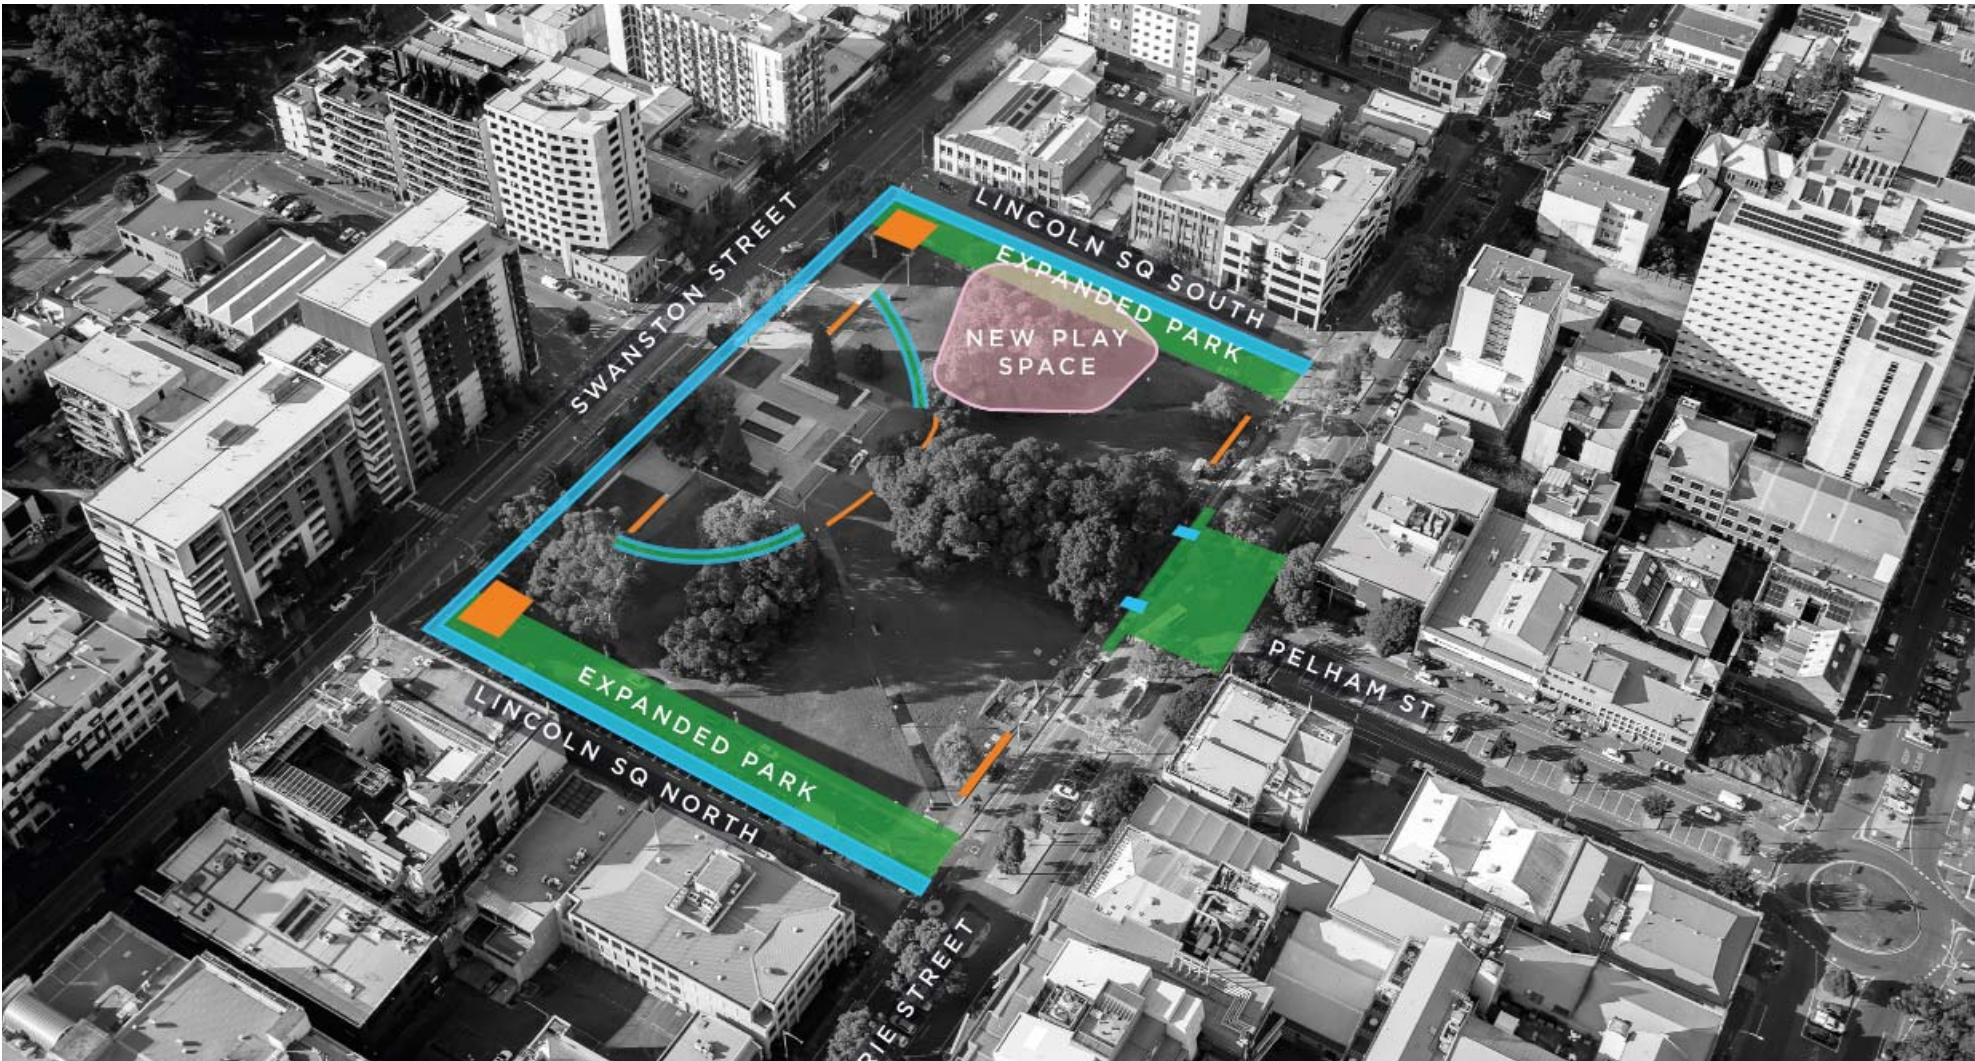

# LINCOLN SQUARE FINAL CONCEPT PLAN

1. EXPANDED PARK

2. NEW PLAY SPACE

3. PLANNING FOR TREES

4. IMPROVED PARK AMENITY

CITY OF MELBOURNE